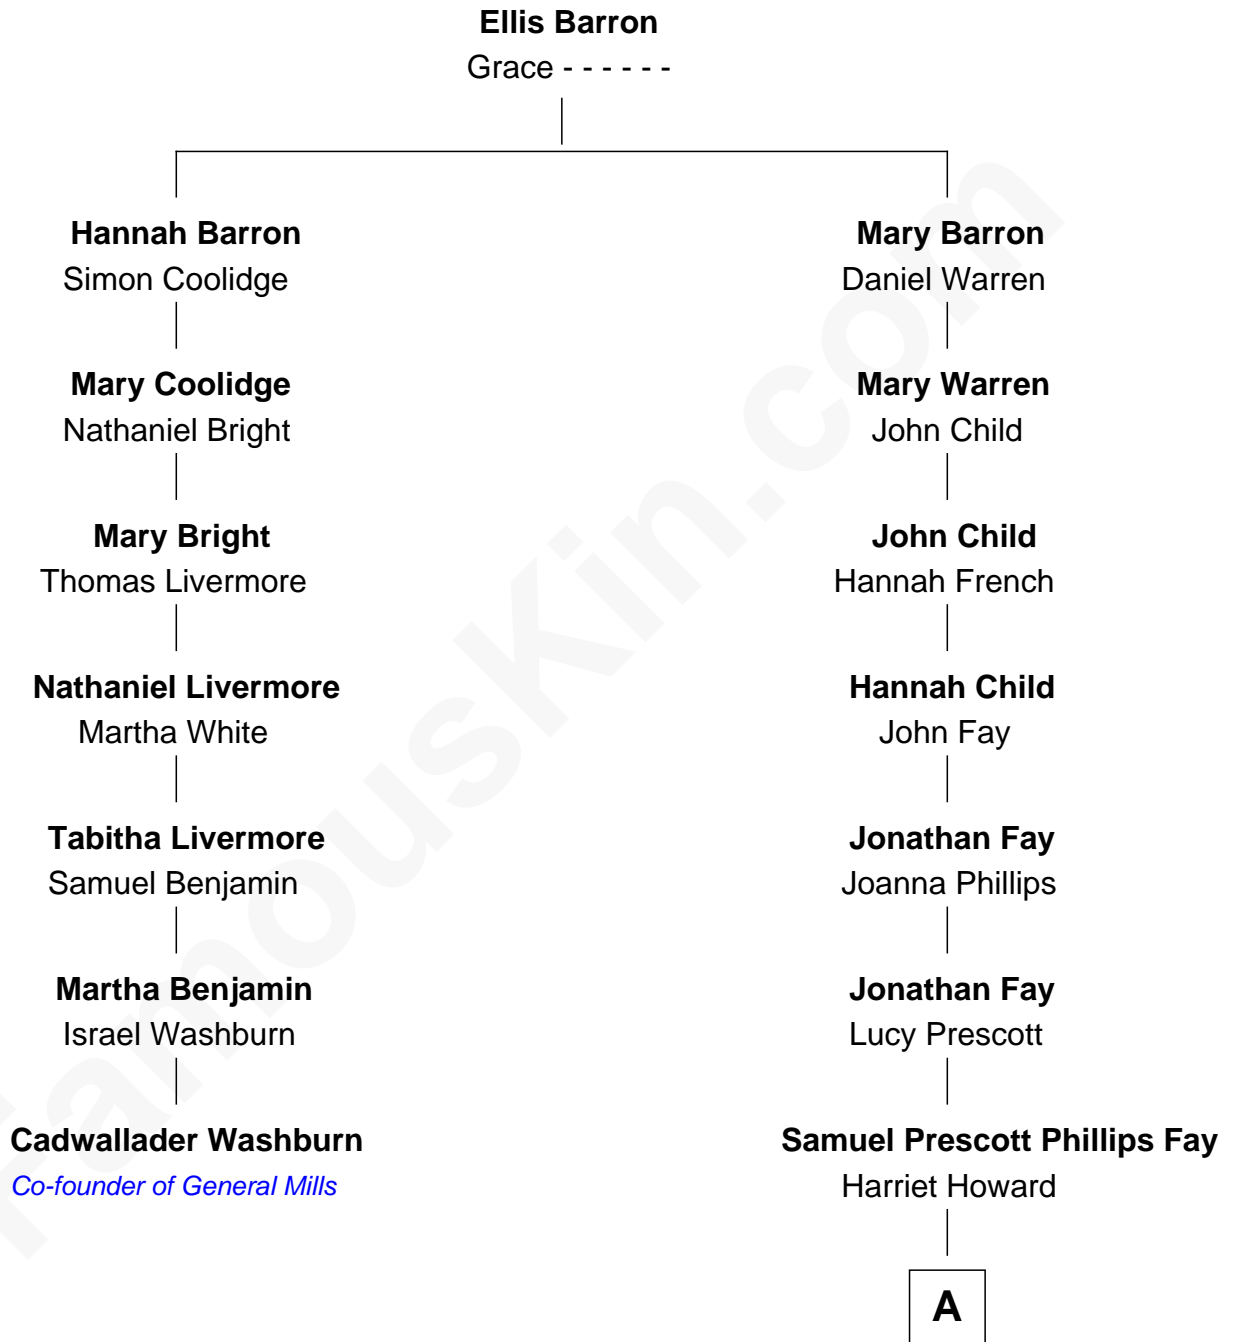

FamousKin.com

Relationship Chart of

Cadwallader Washburn

Co-founder of General Mills and 11th Governor of Wisconsin

6th cousin 6 times removed of

Jeb Bush

43rd Governor of Florida

A

—
Samuel Howard Fay
Susan Montfort Shellman

—
Harriet Eleanor Fay
Rev. James Smith Bush

—
Samuel Prescott Bush
Flora Sheldon

—
Prescott Sheldon Bush
Dorothy Wear Walker

—
George Herbert Walker Bush
Barbara Pierce