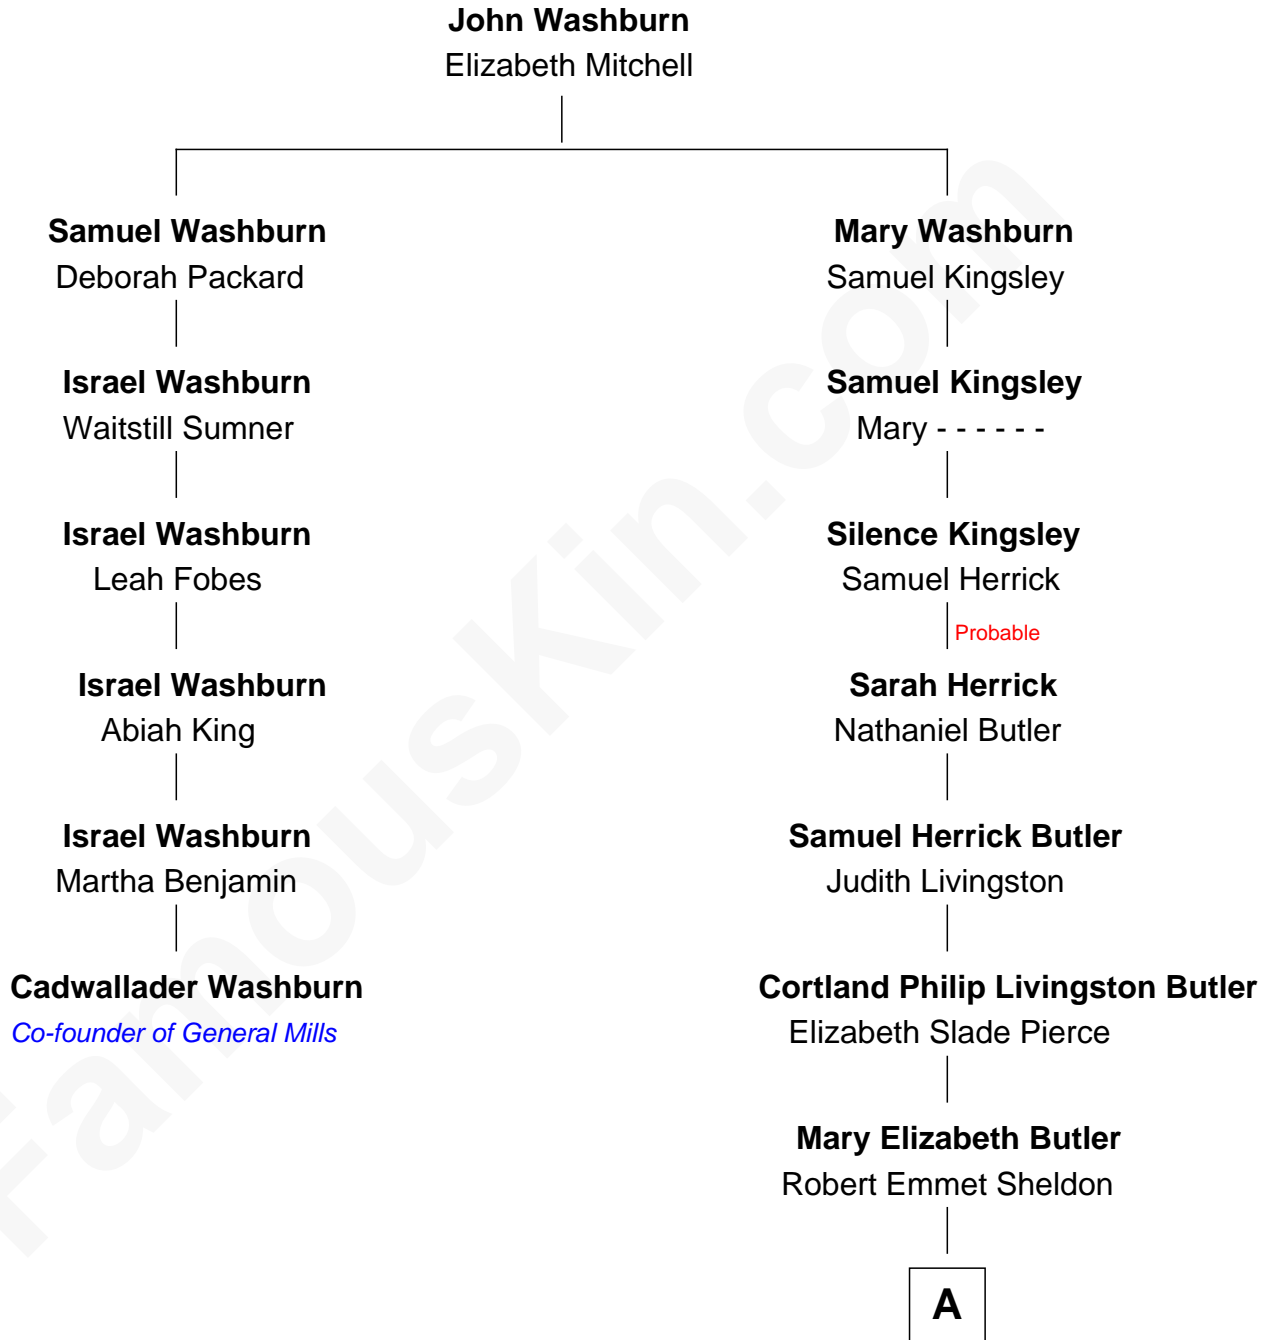

FamousKin.com

Relationship Chart of

Cadwallader Washburn

Co-founder of General Mills and 11th Governor of Wisconsin

5th cousin 5 times removed of

Jeb Bush

43rd Governor of Florida

A

—
Flora Sheldon
Samuel Prescott Bush

—
Prescott Sheldon Bush
Dorothy Wear Walker

—
George Herbert Walker Bush
Barbara Pierce

—
Jeb Bush
43rd Governor of Florida

FamousKin.com