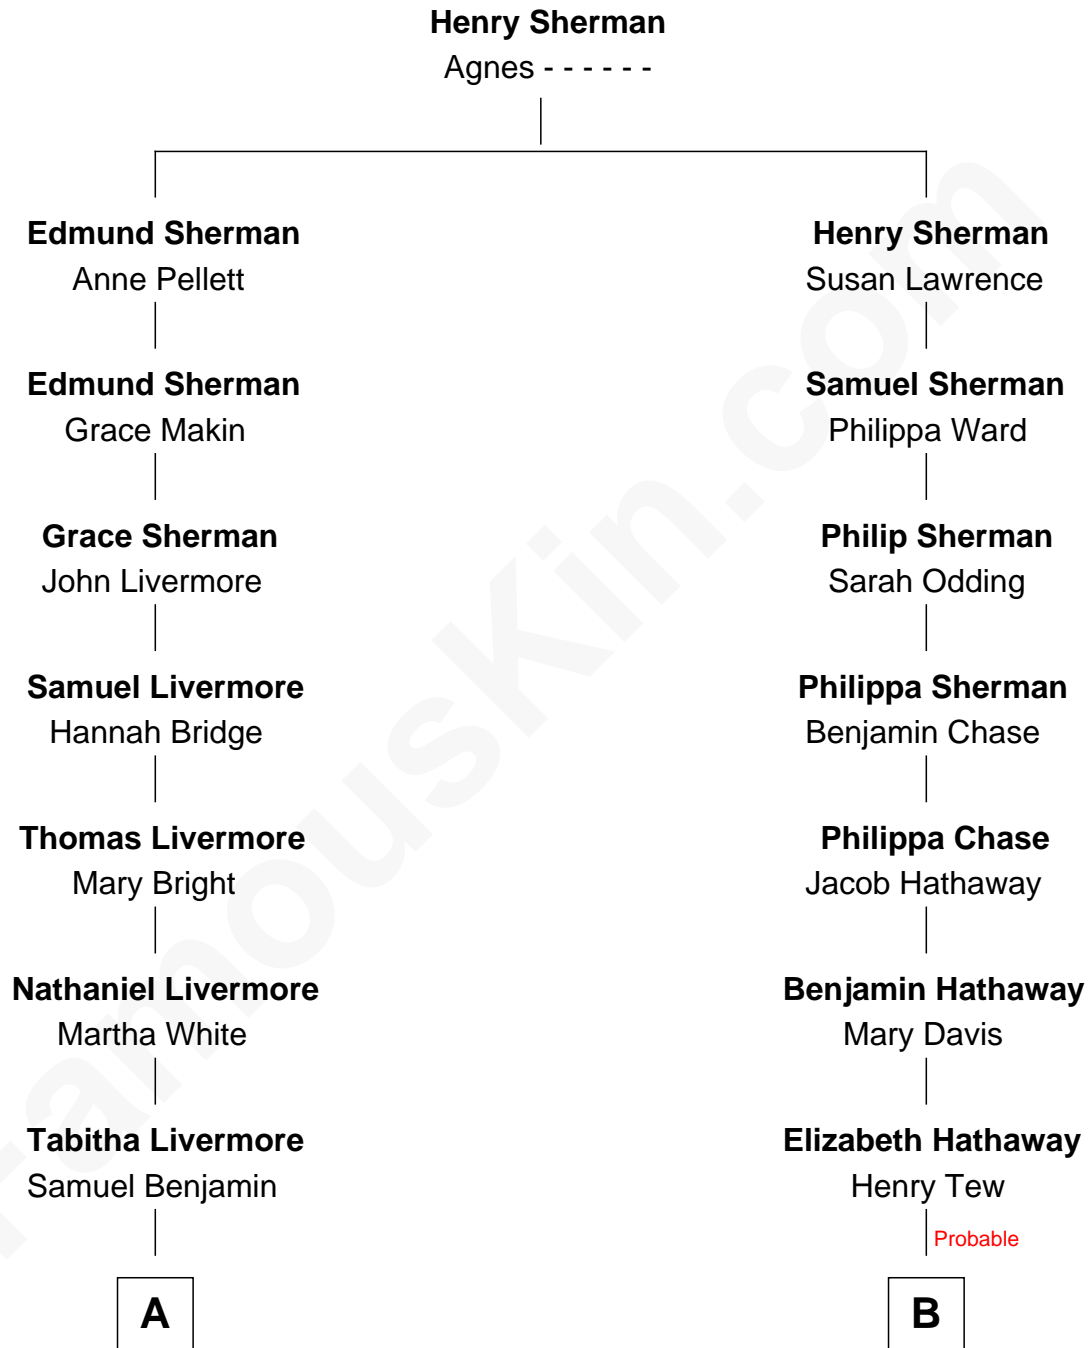

FamousKin.com

Relationship Chart of

Cadwallader Washburn

Co-founder of General Mills and 11th Governor of Wisconsin

8th cousin 5 times removed of

Paget Brewster
TV Actress

A

Martha Benjamin
Israel Washburn

Cadwallader Washburn
Co-founder of General Mills

B

William Tew
Priscilla Fish

William Henry Tew
Rhoda Burnham

Harvey William Tew
Susan D. Goodrich

James Dinsmore Tew
Elinor Edith Bechtel

John Bechtel Tew
Valerie Hathaway

Hathaway Tew
Galen Brewster

Paget Brewster
TV Actress