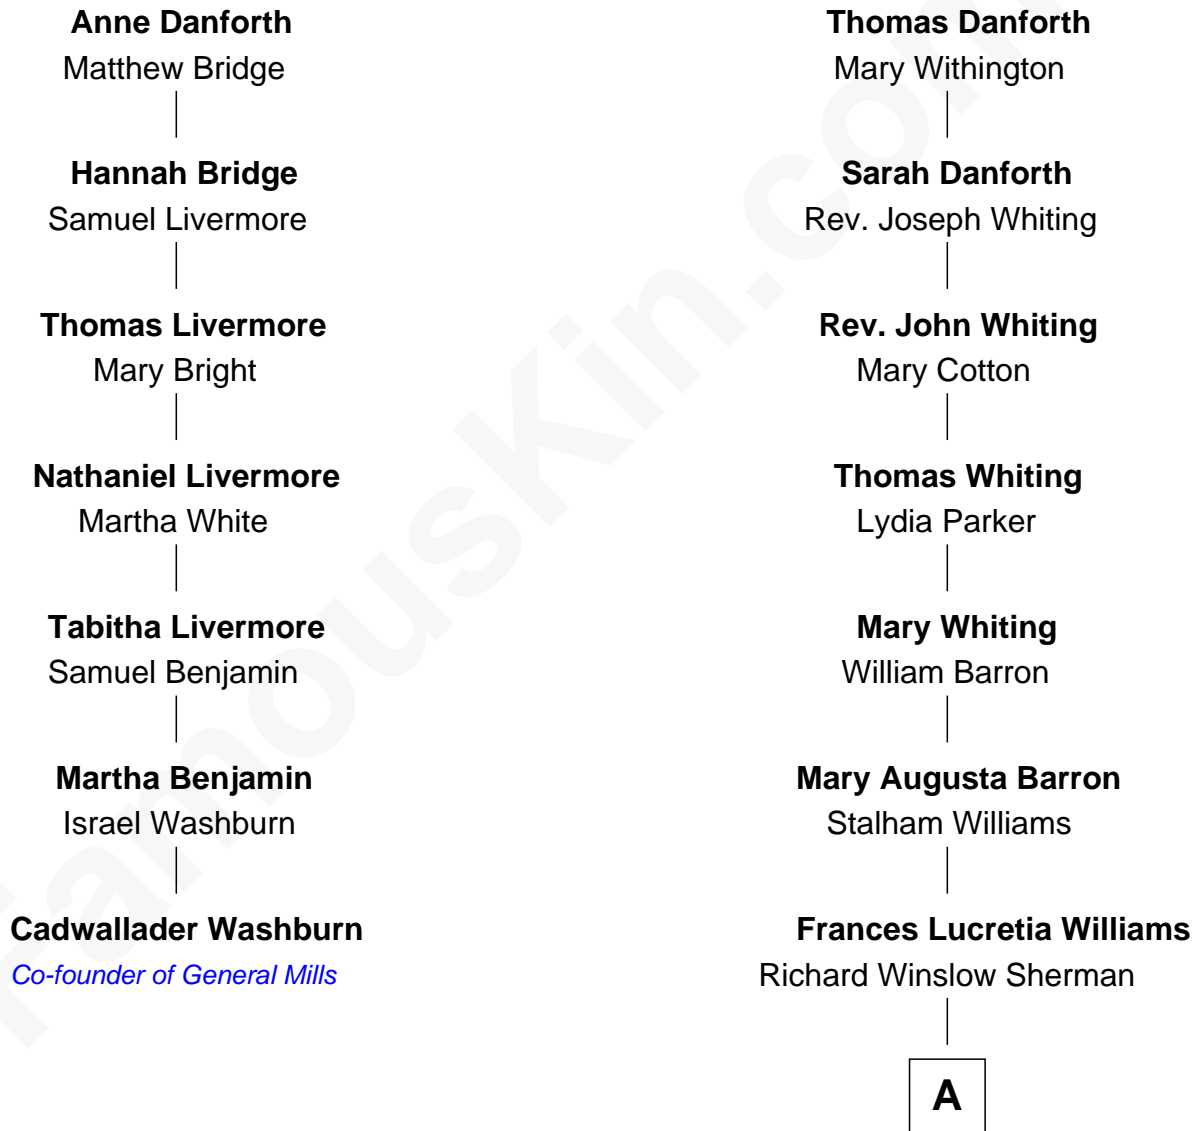

## Relationship Chart of

### Cadwallader Washburn

*Co-founder of General Mills and 11th Governor of Wisconsin*

6th cousin 2 times removed of

**James Sherman**

*27th U.S. Vice-President*

**Nicholas Danforth**

Elizabeth Barber

A

|  
**Mary Frances Sherman**  
Richard Updike Sherman

|  
**James Sherman**  
*27th U.S. Vice-President*

FamousKin.com