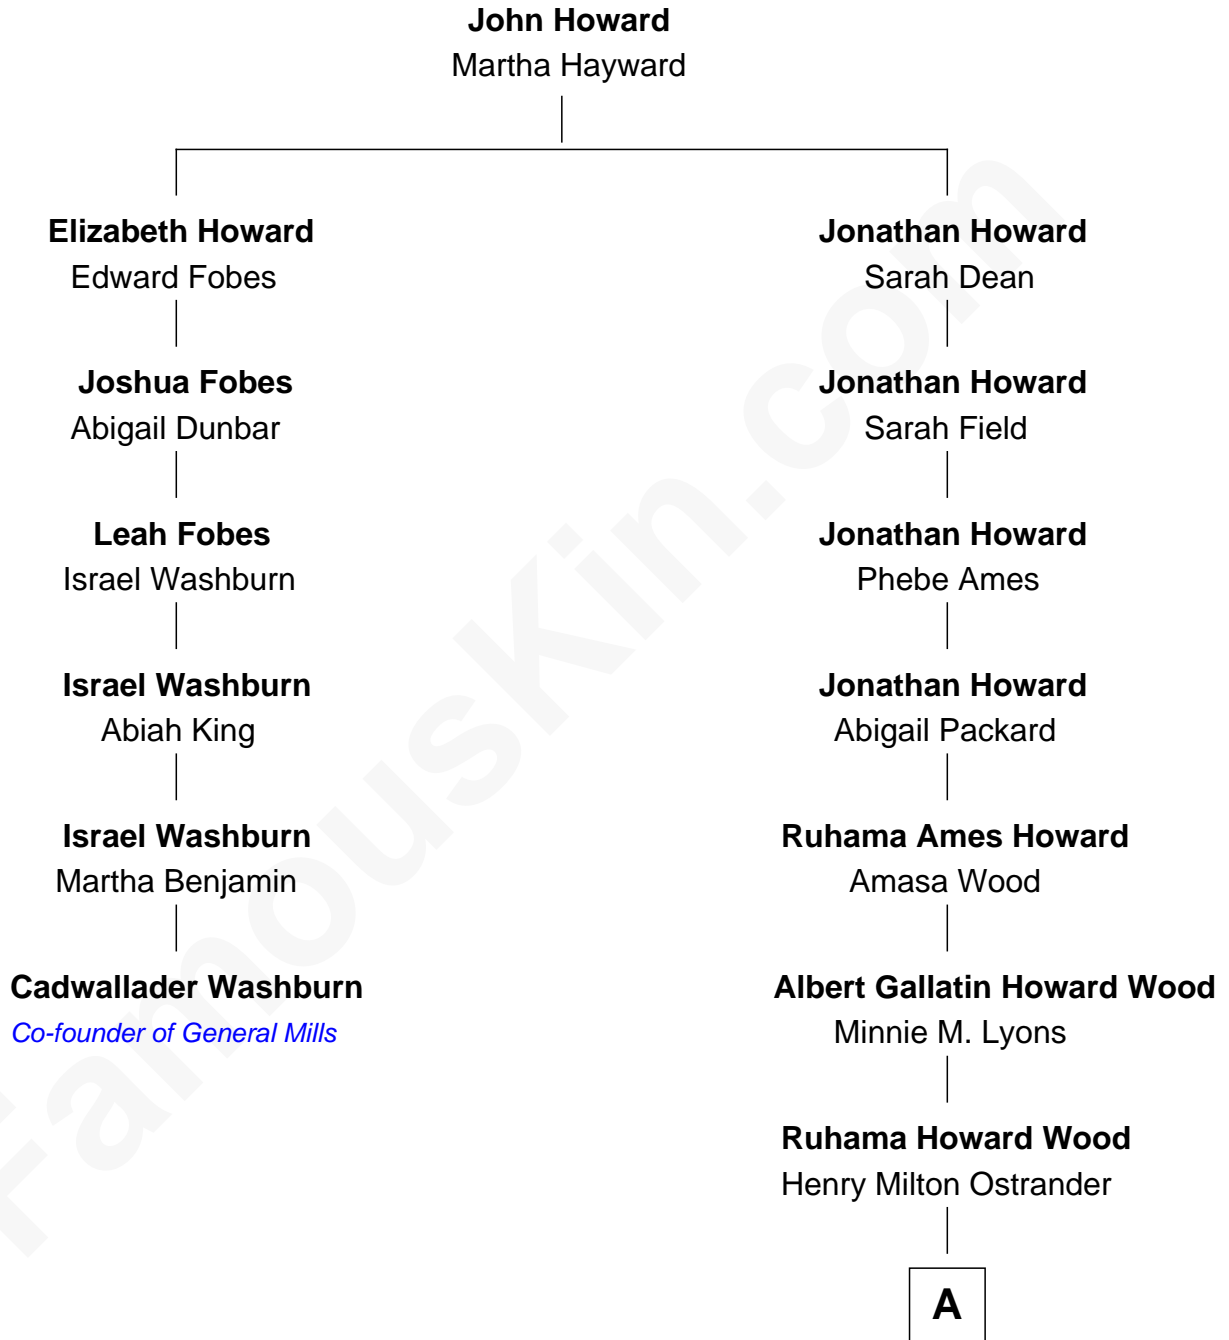

FamousKin.com

Relationship Chart of

Cadwallader Washburn

Co-founder of General Mills and 11th Governor of Wisconsin

5th cousin 5 times removed of

Wil Wheaton

TV and Movie Actor

A

—
Mary Frances Ostrander

Donald Ulysses Wheaton

—
Richard William Wheaton

Dorothy Virginia Morton

—
Richard William Wheaton

Debra Nordean O'Connor

—
Wil Wheaton

TV and Movie Actor