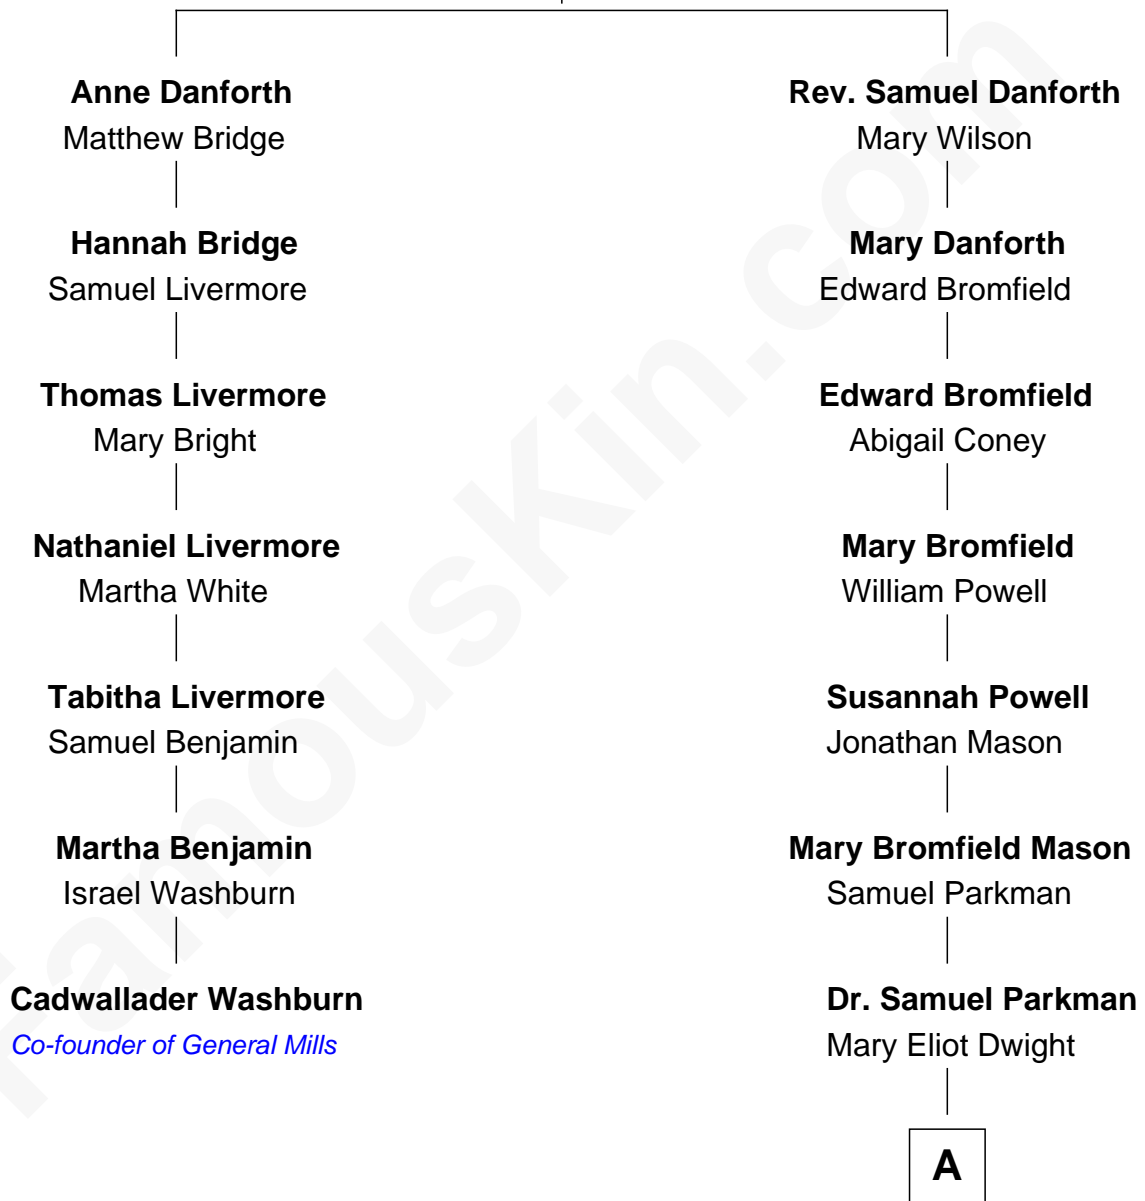

FamousKin.com

Relationship Chart of

Cadwallader Washburn

Co-founder of General Mills and 11th Governor of Wisconsin

6th cousin 3 times removed of

Endicott Peabody

62nd Governor of Massachusetts

Nicholas Danforth

Elizabeth Barber

A

Henry Parkman
Mary Frances Parker

Mary Elizabeth Parkman
Rt. Rev. Malcolm Endicott Peabody

Endicott Peabody
62nd Governor of Massachusetts

FamousKin.com