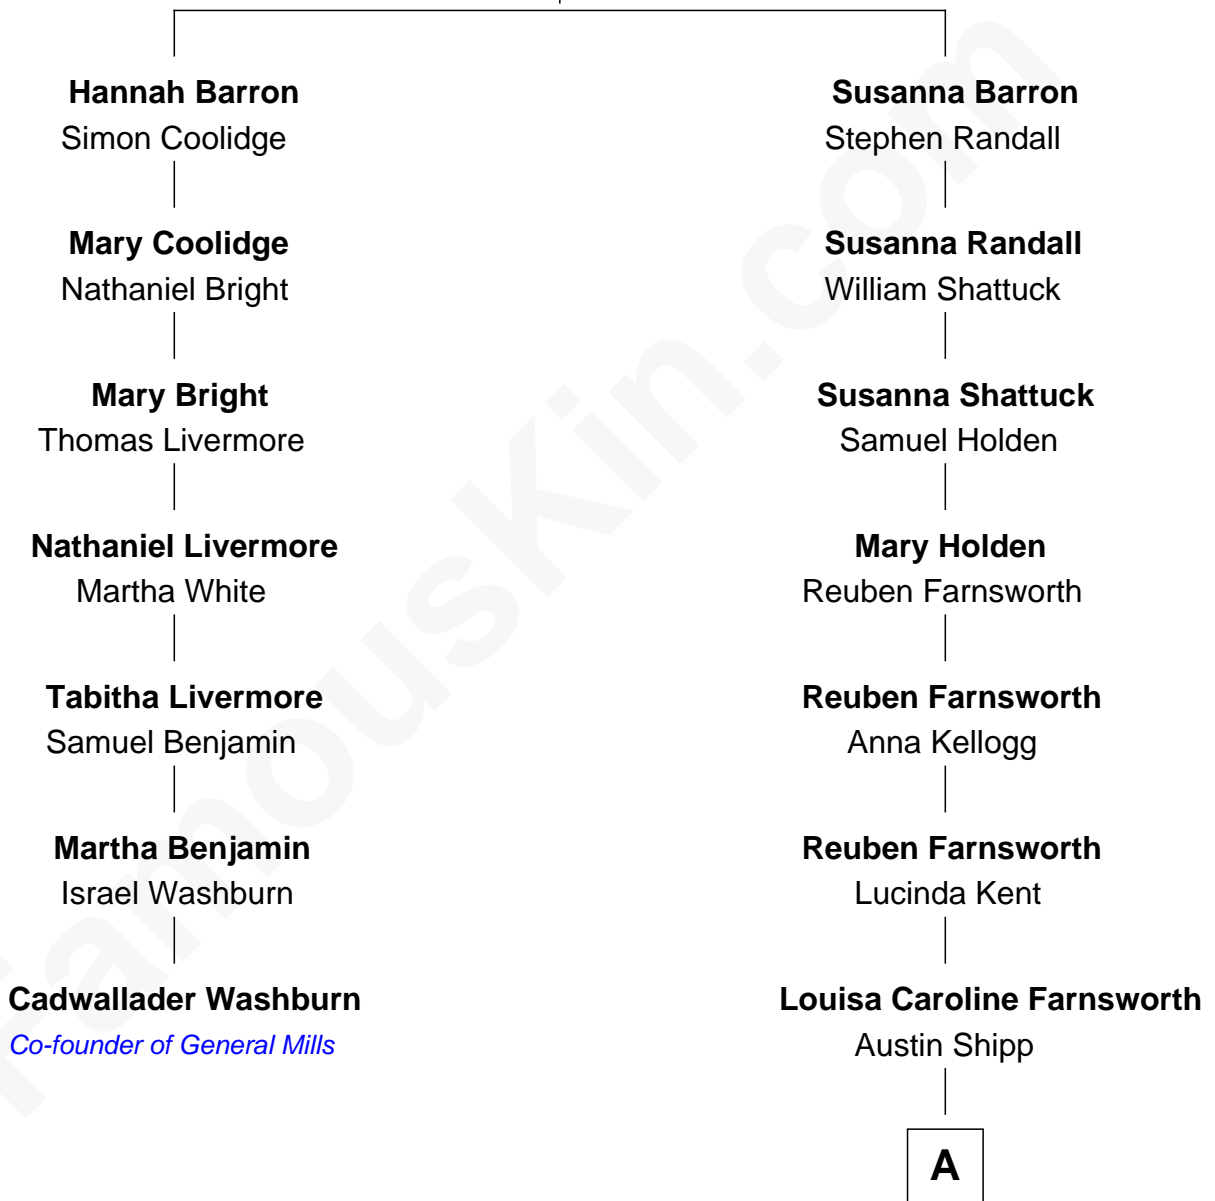

Amy Adams

Movie Actress

Ellis Barron

Grace - - - - -