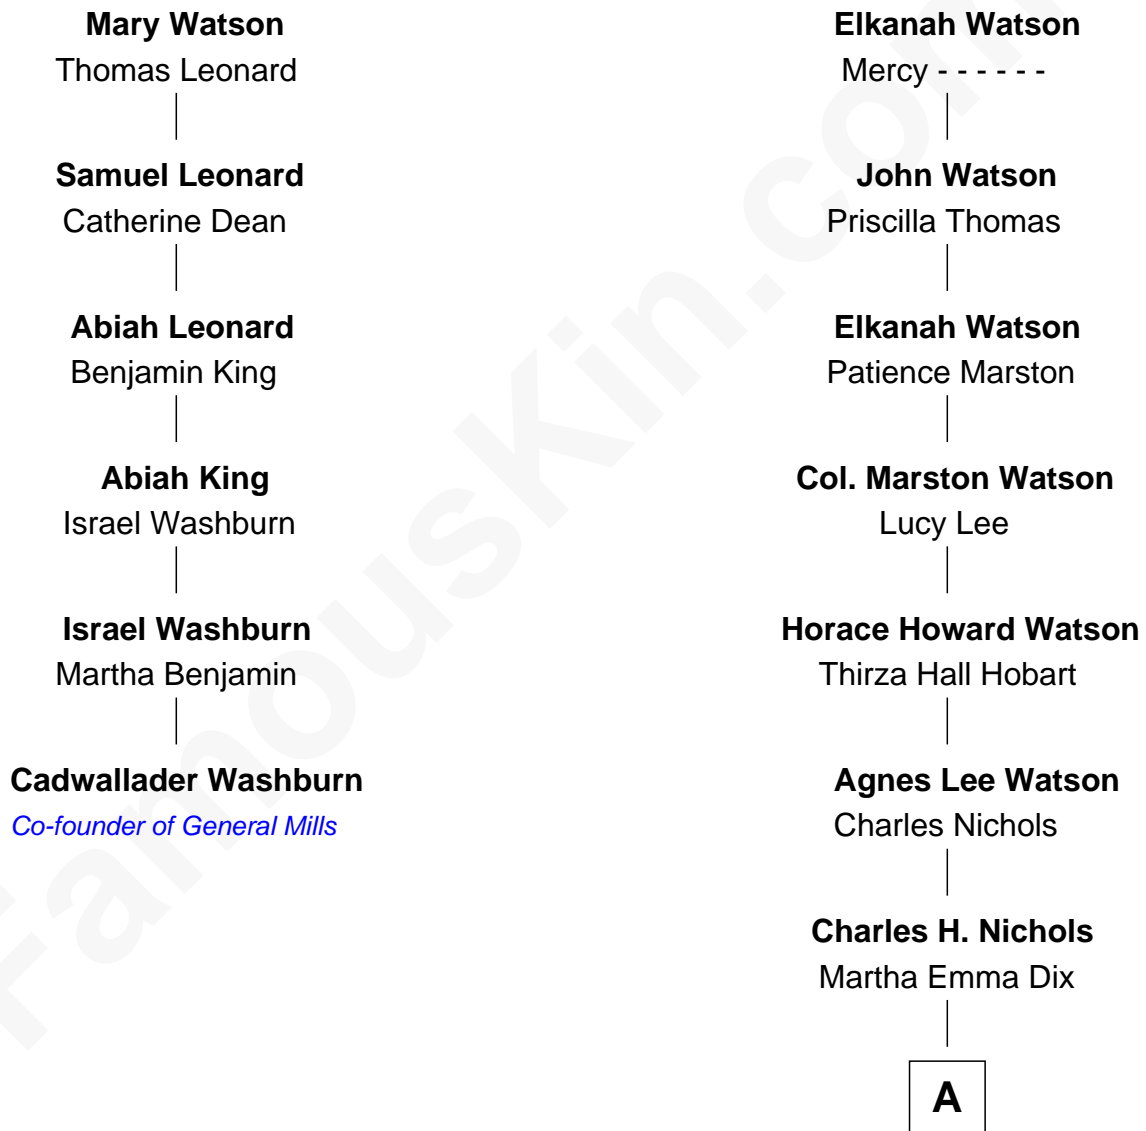

George Watson

Phoebe Hicks