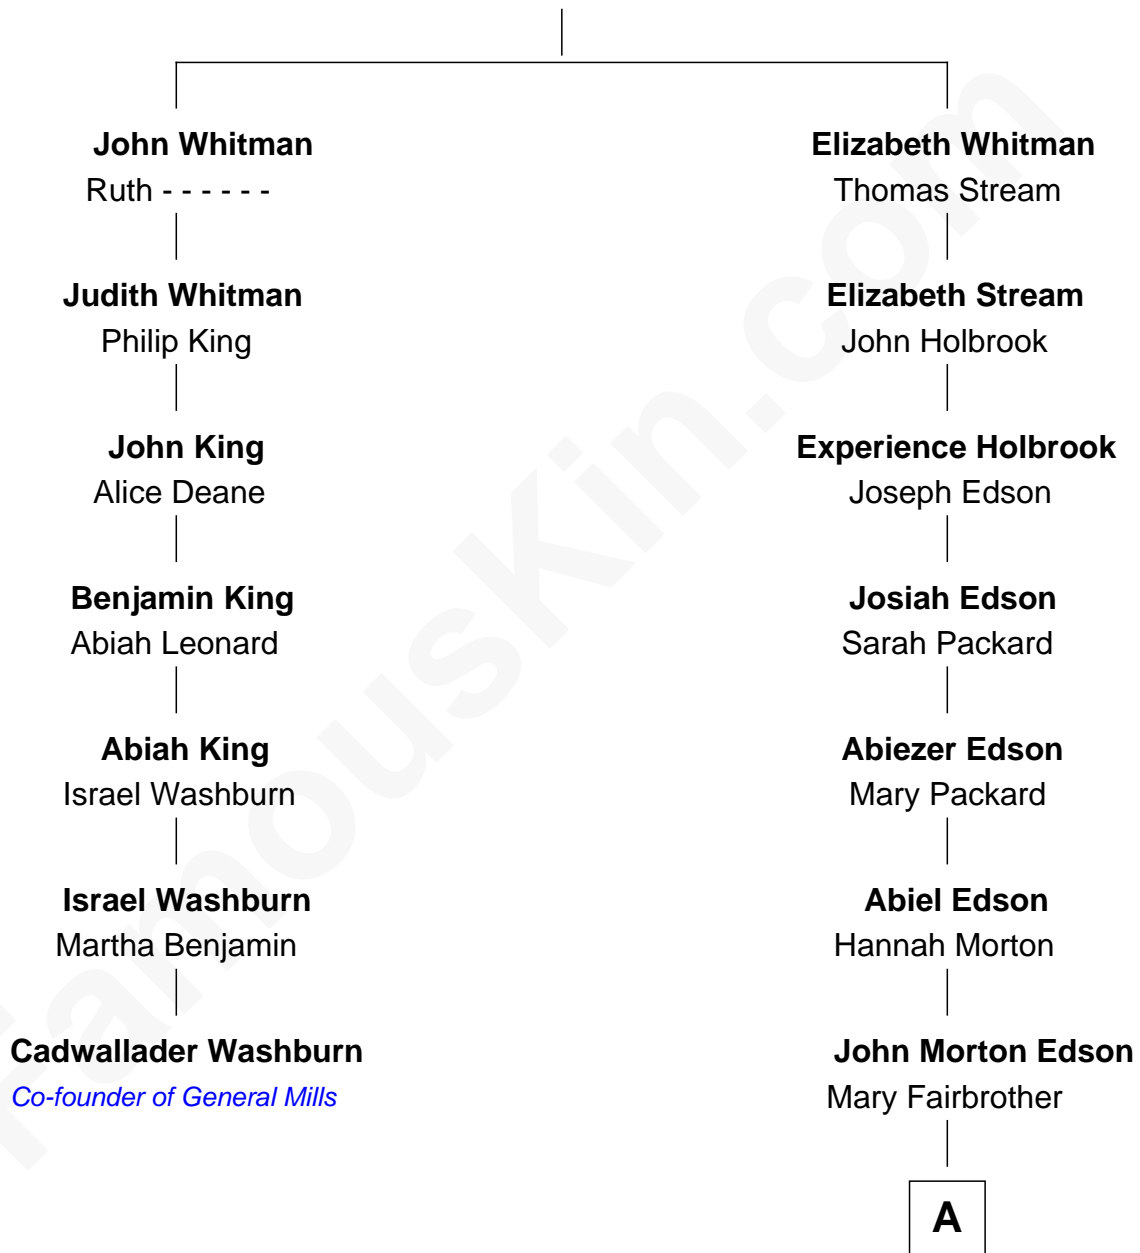

FamousKin.com

Relationship Chart of

Cadwallader Washburn

Co-founder of General Mills and 11th Governor of Wisconsin

6th cousin 6 times removed of

Marie-Chantal Miller

Crown Princess of Greece

Richard Whitman

A

John Morton Edson

Mary H. Stevens

Mary Helen Edson

George H. Appleton

Blanche Louise Appleton

Ellis John Springer Miller

Ellis Warren Appleton Miller