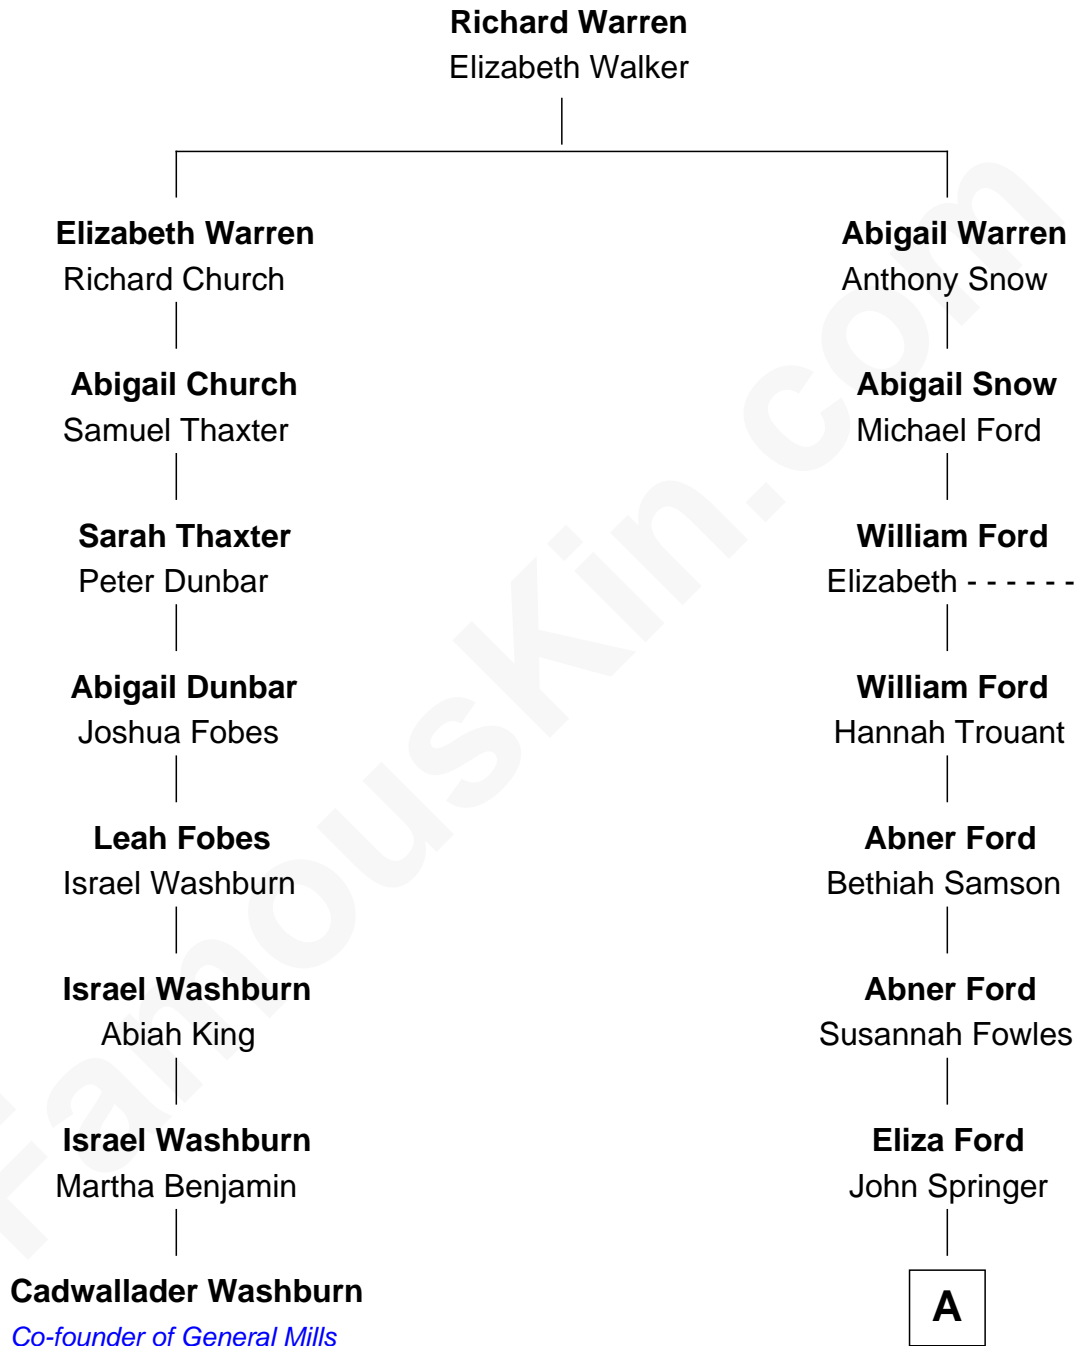

# FamousKin.com

## Relationship Chart of

### Cadwallader Washburn

*Co-founder of General Mills and 11th Governor of Wisconsin*

7th cousin 4 times removed of

**Marie-Chantal Miller**  
*Crown Princess of Greece*

A

**Elizabeth Ann Springer**

Charles Herman Miller