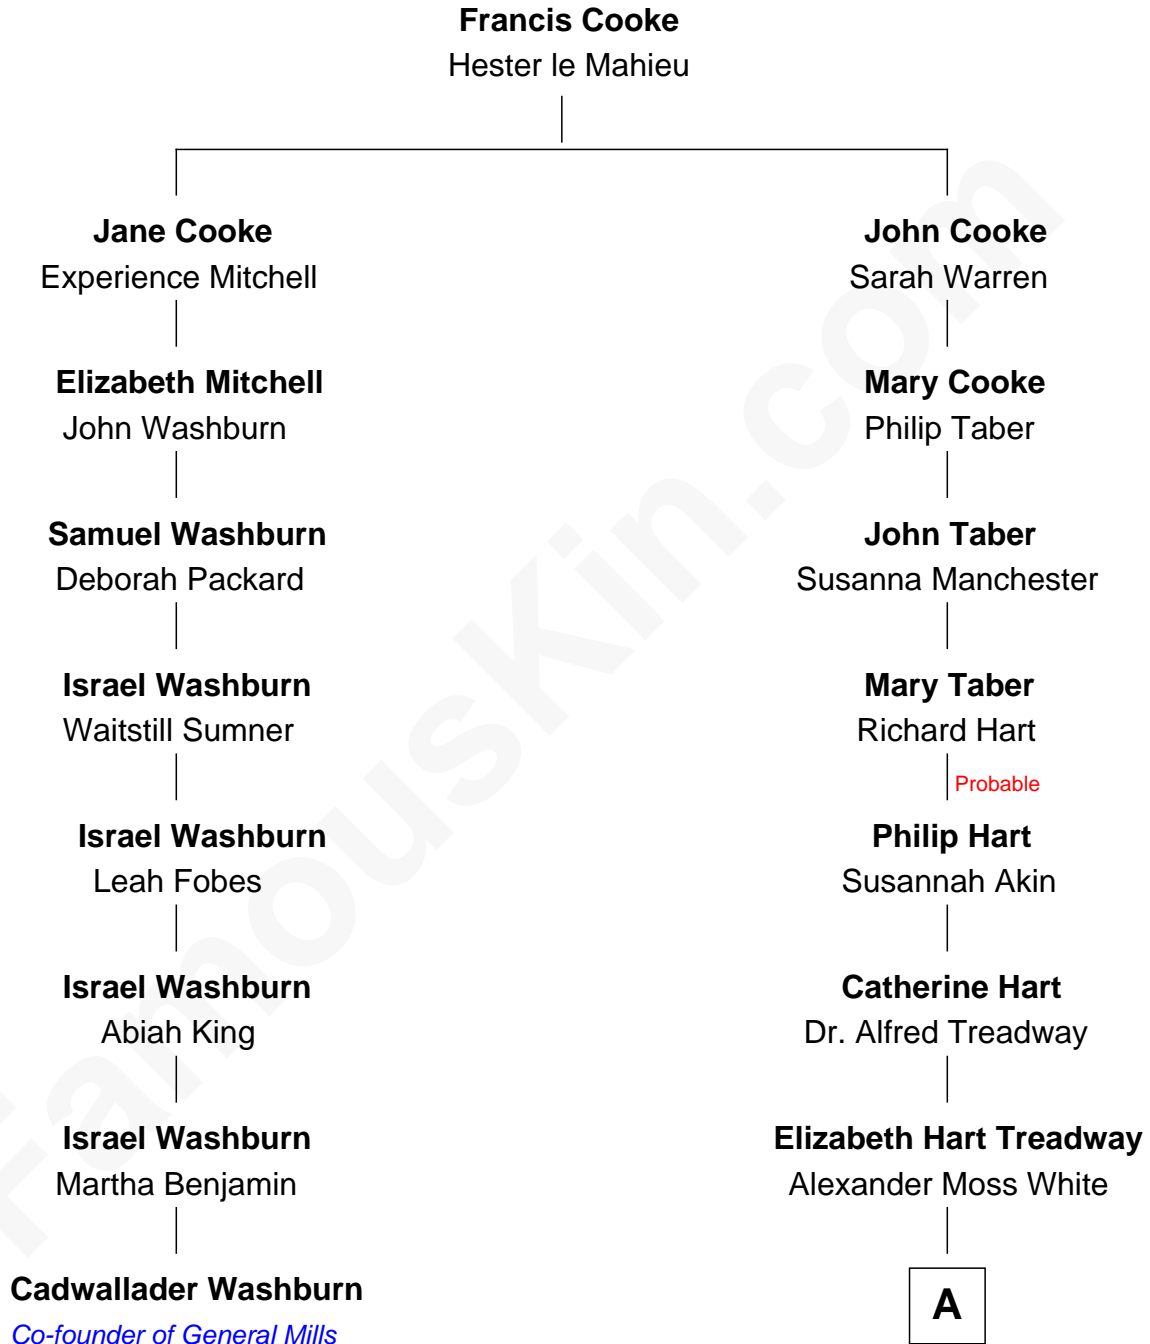

## Relationship Chart of

### Cadwallader Washburn

*Co-founder of General Mills and 11th Governor of Wisconsin*

7th cousin 3 times removed of

**Bill Weld**

*68th Governor of Massachusetts*

A

William Augustus White

Harriet Hillard