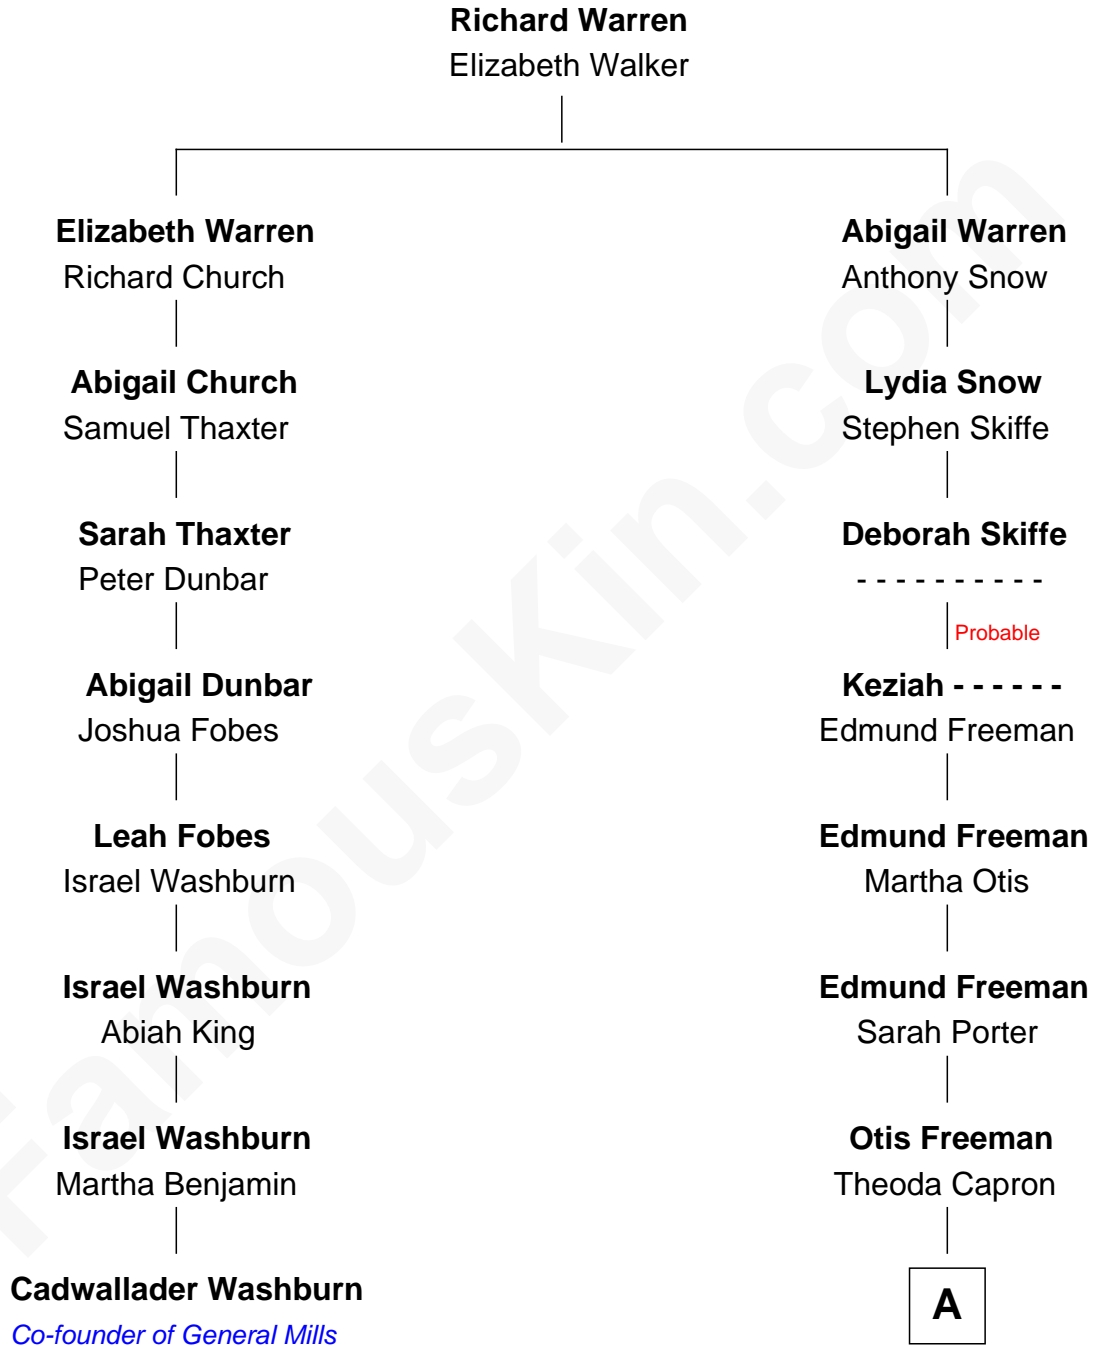

FamousKin.com

Relationship Chart of

Cadwallader Washburn

Co-founder of General Mills and 11th Governor of Wisconsin

7th cousin 3 times removed of

Thomas Edmund Dewey
47th Governor of New York

A

—
Harriet B. Freeman

Granville Dewey

—
George Martin Dewey

Emma Bingham

—
George Martin Dewey

Annie L. Thomas

—
Thomas Edmund Dewey

47th Governor of New York

FamousKin.com