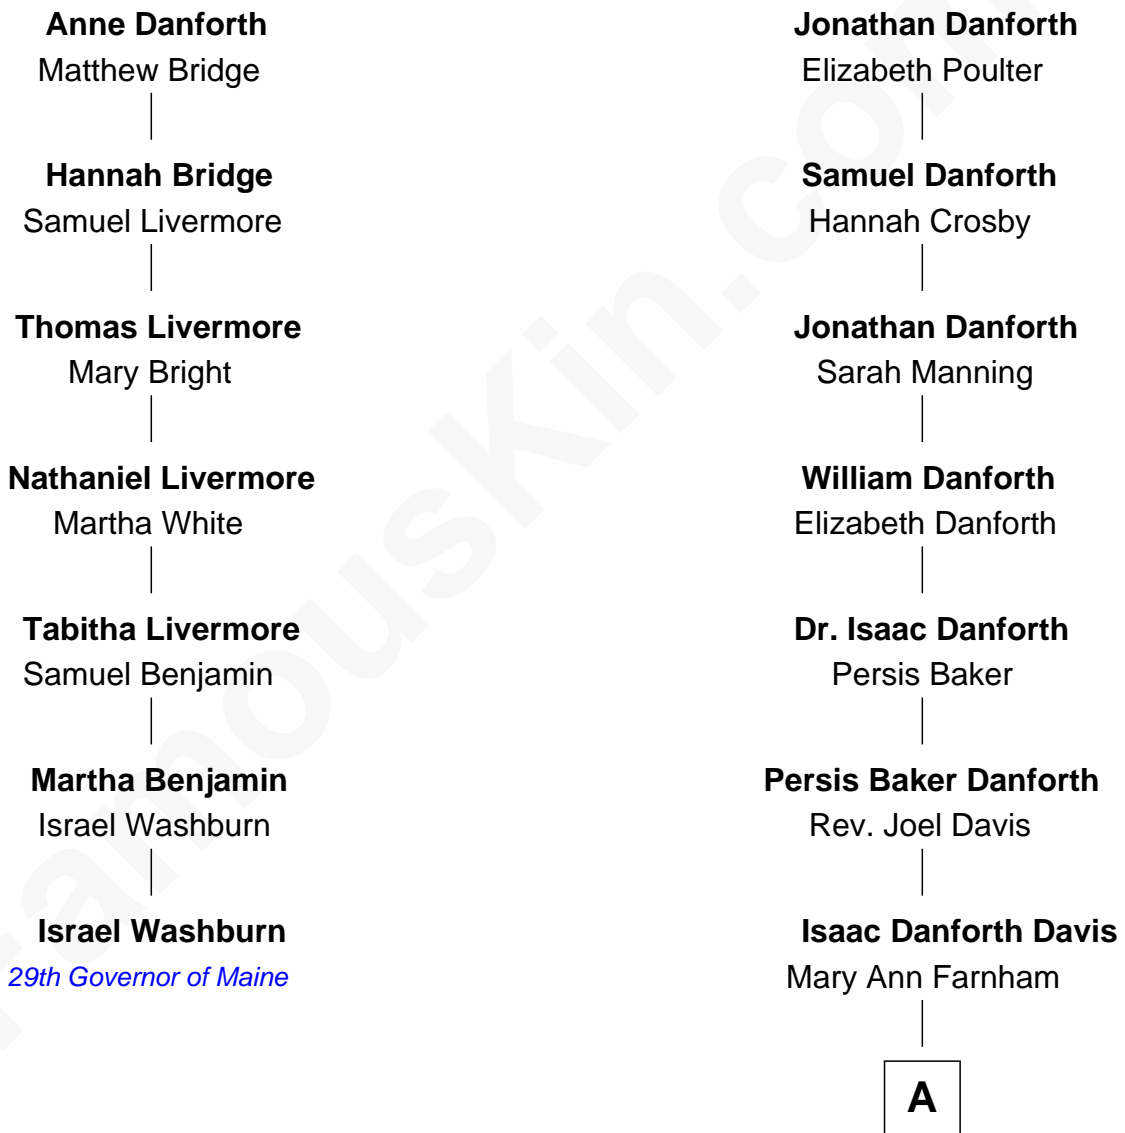

FamousKin.com Relationship Chart of

Israel Washburn

29th Governor of Maine

6th cousin 4 times removed of

Geena Davis

Movie and TV Actress

Nicholas Danforth

Elizabeth Barber

A

|
William Farnham Davis

Nancy May Greene

|
Isaac Danforth Davis

Edna Frances Greene

|
William Frank Davis

Lucille Martha Cook

|
Geena Davis