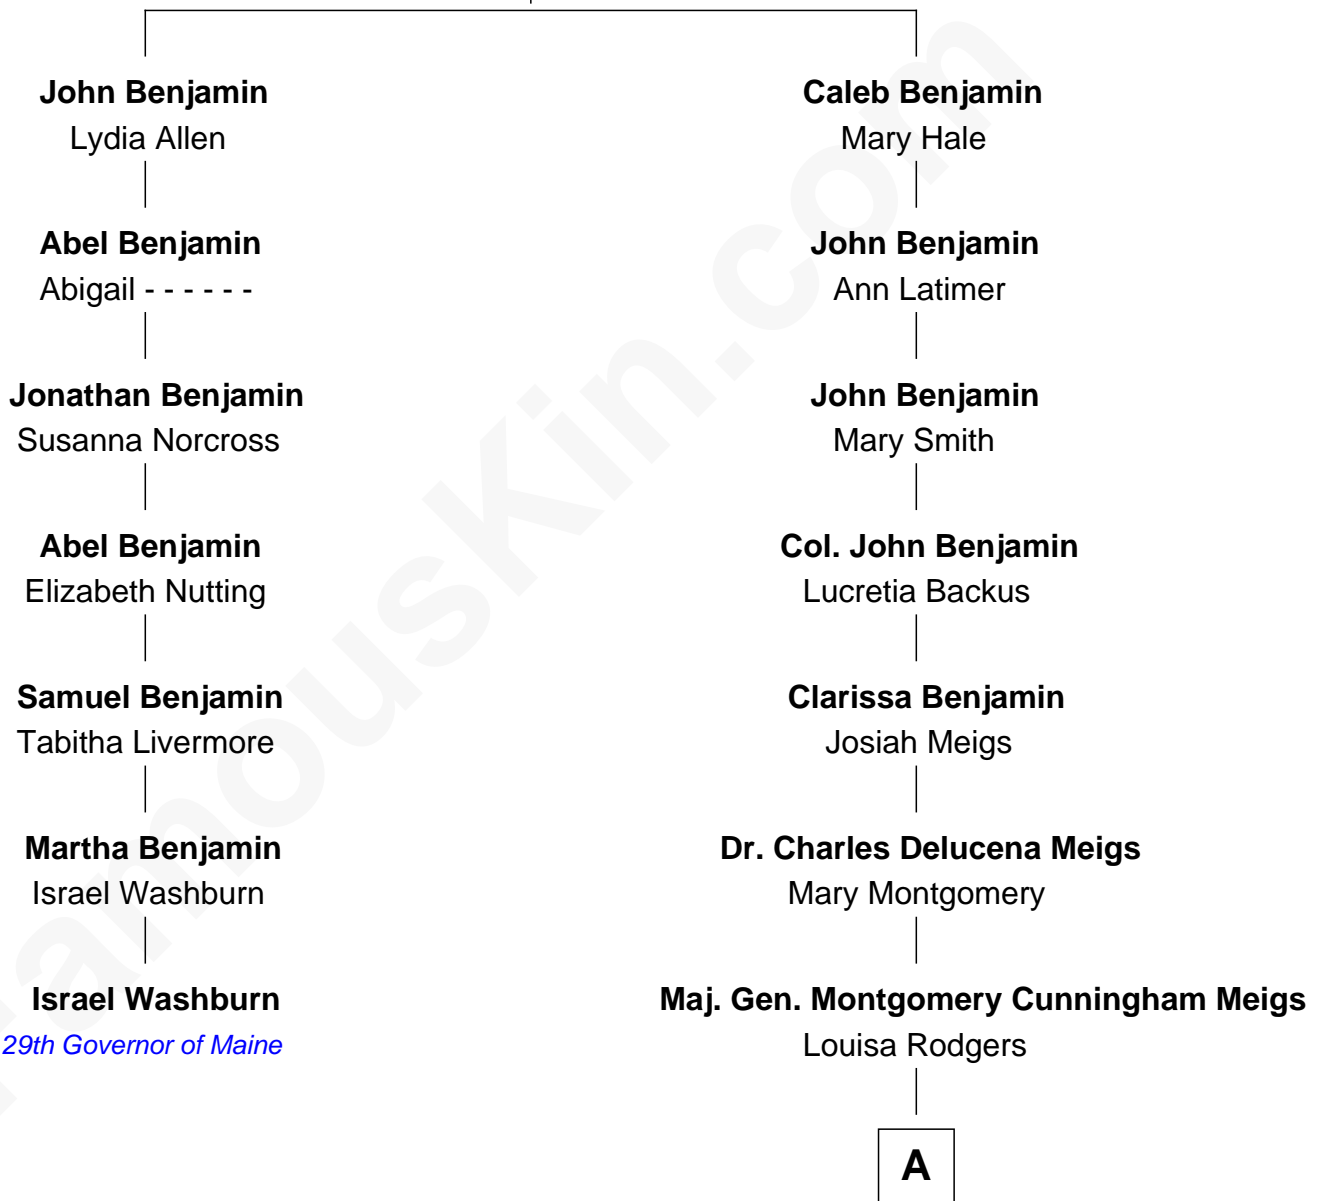

FamousKin.com Relationship Chart of

Israel Washburn

29th Governor of Maine

6th cousin 5 times removed of

Parker Stevenson

TV and Movie Actor

John Benjamin

Abigail Eddy

A

Mary Montgomery Meigs
Col. Joseph Hancock Taylor

Evelyn Taylor
Eli Kirk Price

Philip Price
Sarah Meade Harrison

Sarah Meade Price
Richard Stevenson Parker

Parker Stevenson
TV and Movie Actor

FamousKin.com