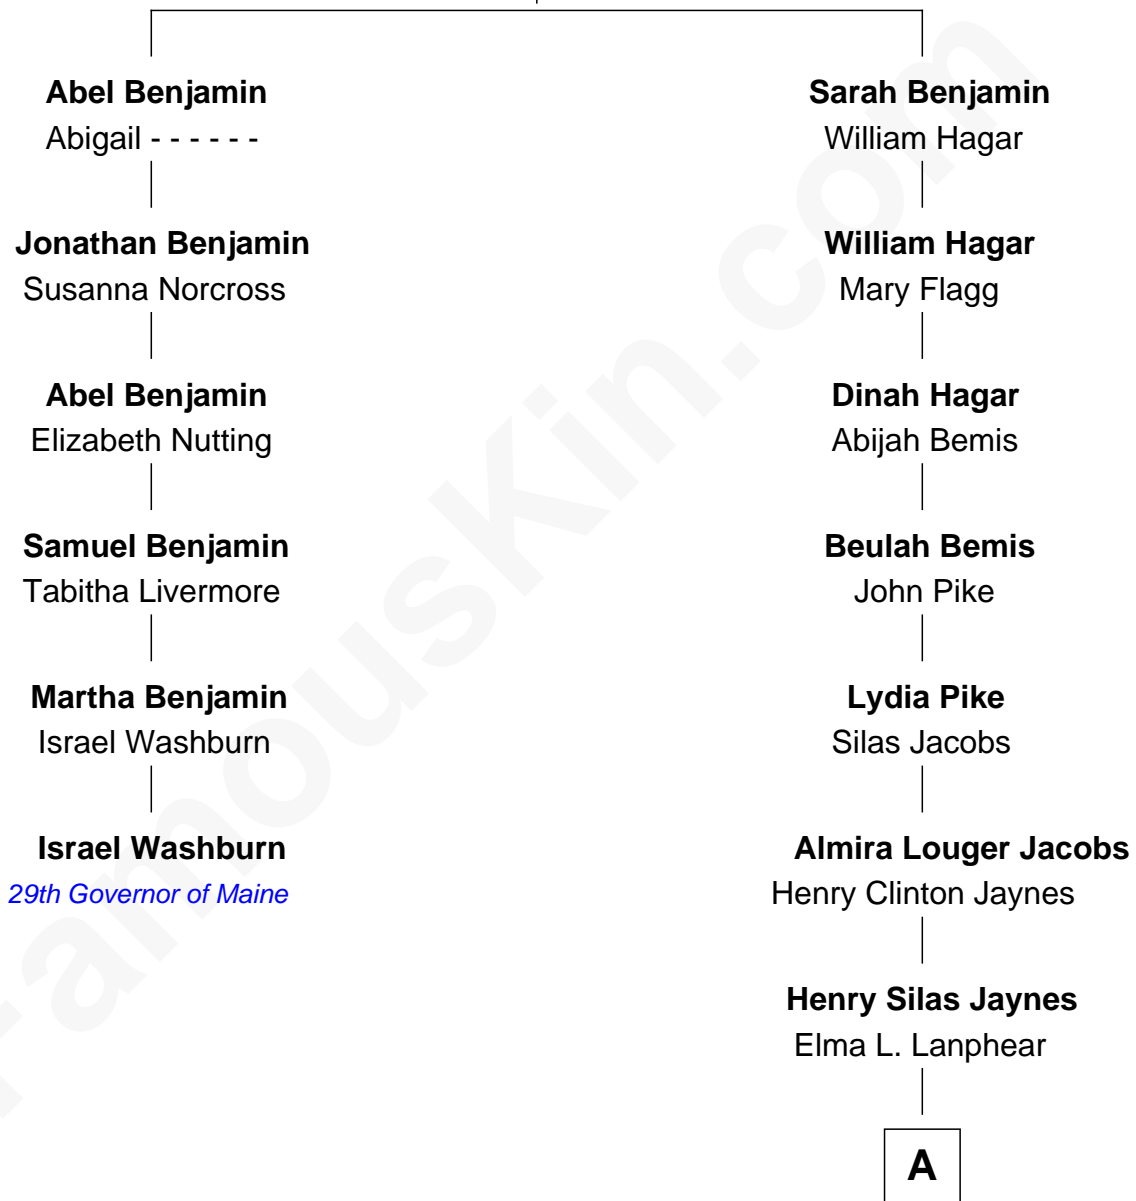

FamousKin.com Relationship Chart of

Israel Washburn

29th Governor of Maine

5th cousin 5 times removed of

Bridget Fonda

Movie Actress

John Benjamin

Lydia Allen

A

Herberta Elma Jaynes

William Brace Fonda

Henry Jaynes Fonda

Frances Ford Seymour

Peter H. Fonda

Susan Jane Brewer

Bridget Fonda