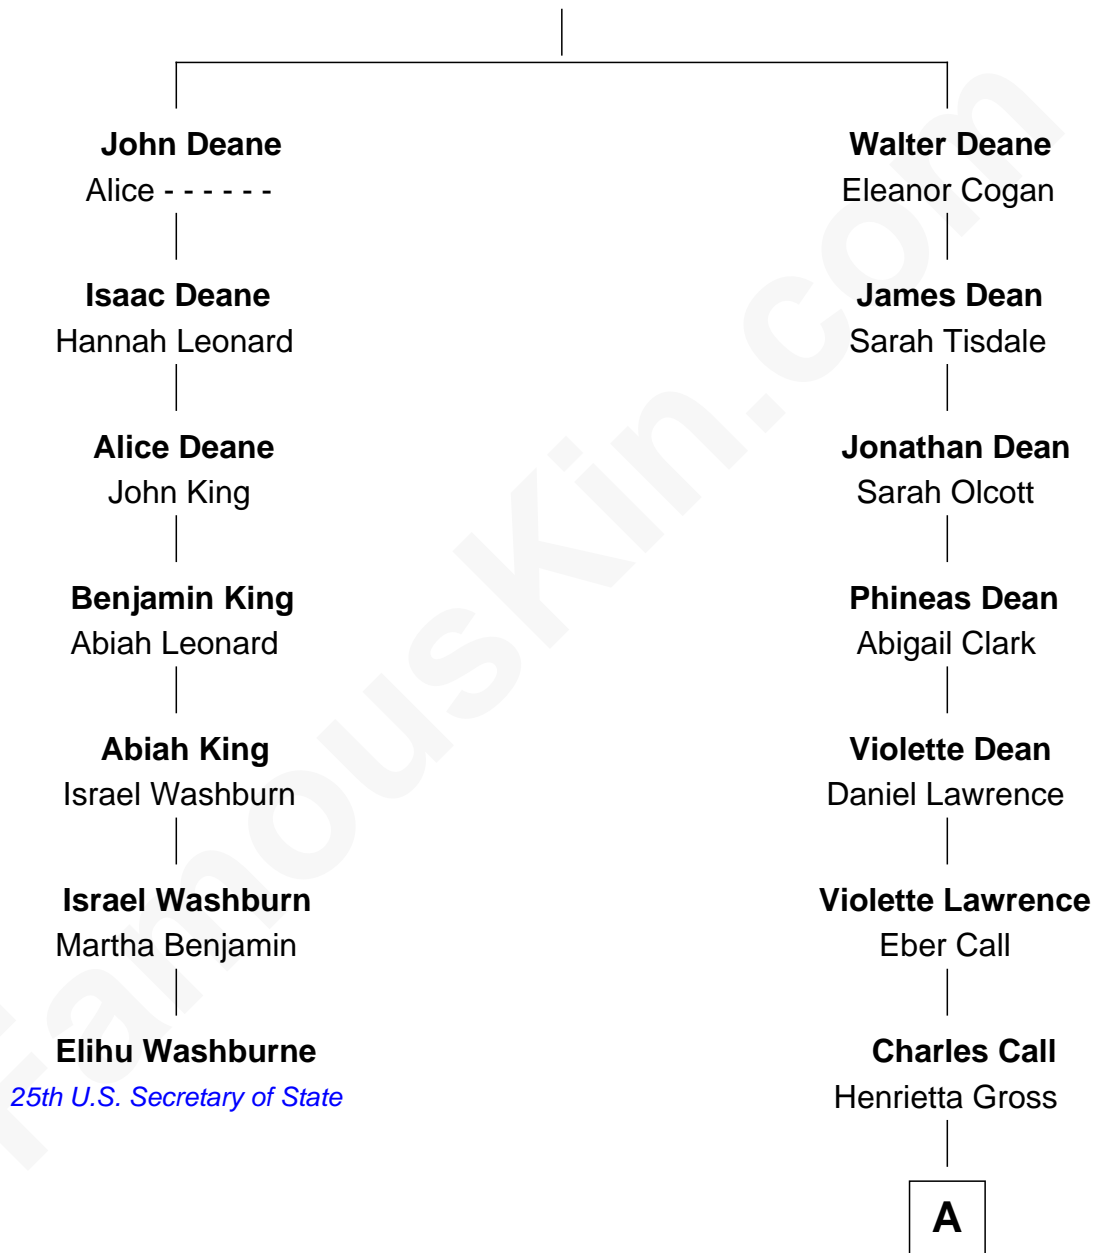

## Relationship Chart of

### Elihu Washburne

25th U.S. Secretary of State

6th cousin 2 times removed of

**Walt Disney**

Co-Founder of The Walt Disney Company

William Deane

**A**

—  
**Flora Call**