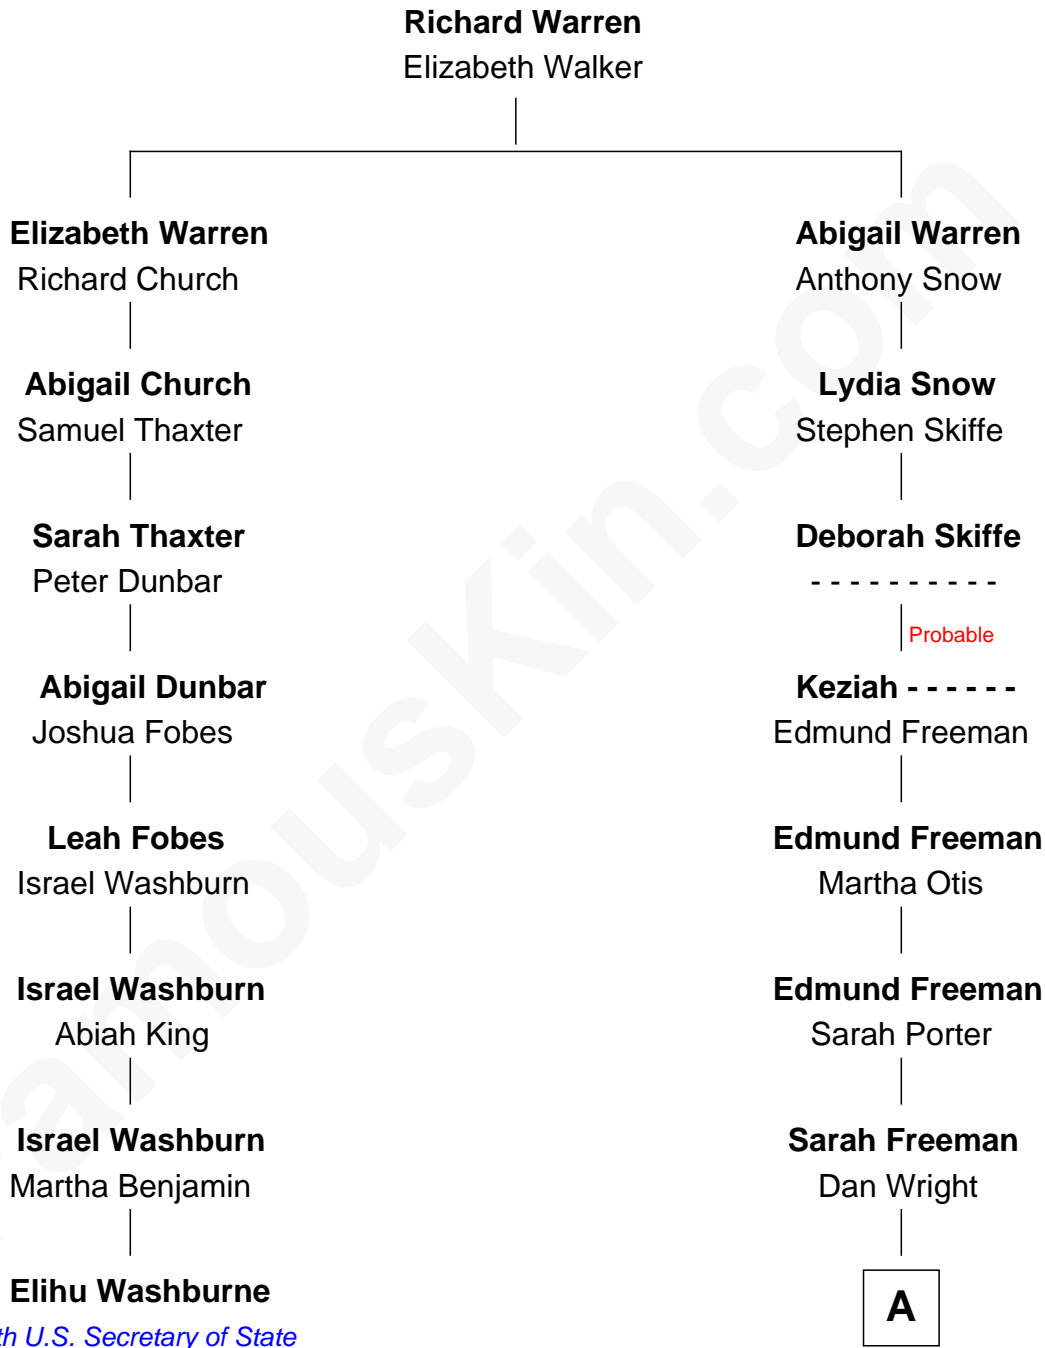

## Relationship Chart of

### Elihu Washburne

25th U.S. Secretary of State

7th cousin 2 times removed of

**Orville Wright**

Wright Brothers - Aviation Pioneer

**A**

**Dan Wright**  
Catherine Reeder

**Bishop Milton Wright**  
Susan Catherine Koerner