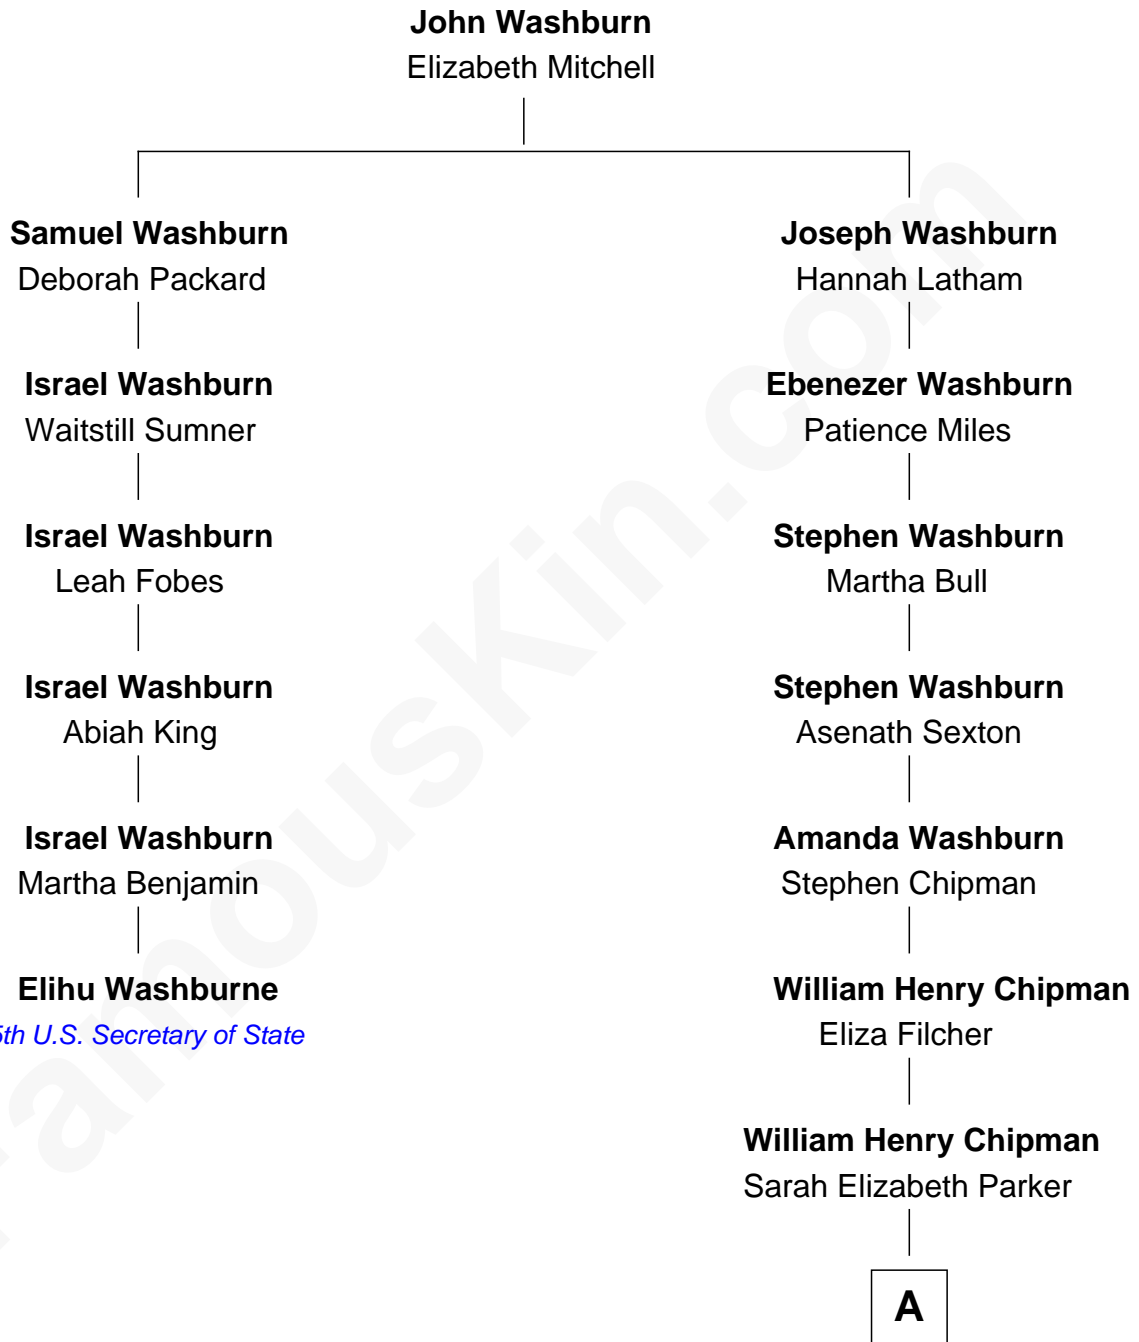

FamousKin.com

Relationship Chart of

Elihu Washburne

25th U.S. Secretary of State

5th cousin 4 times removed of

Gary Herbert

17th Governor of Utah

A

Eliza Chipman
James Edward Peters

Paul Richard Peters
Carol Boley

Gary Herbert
17th Governor of Utah

FamousKin.com