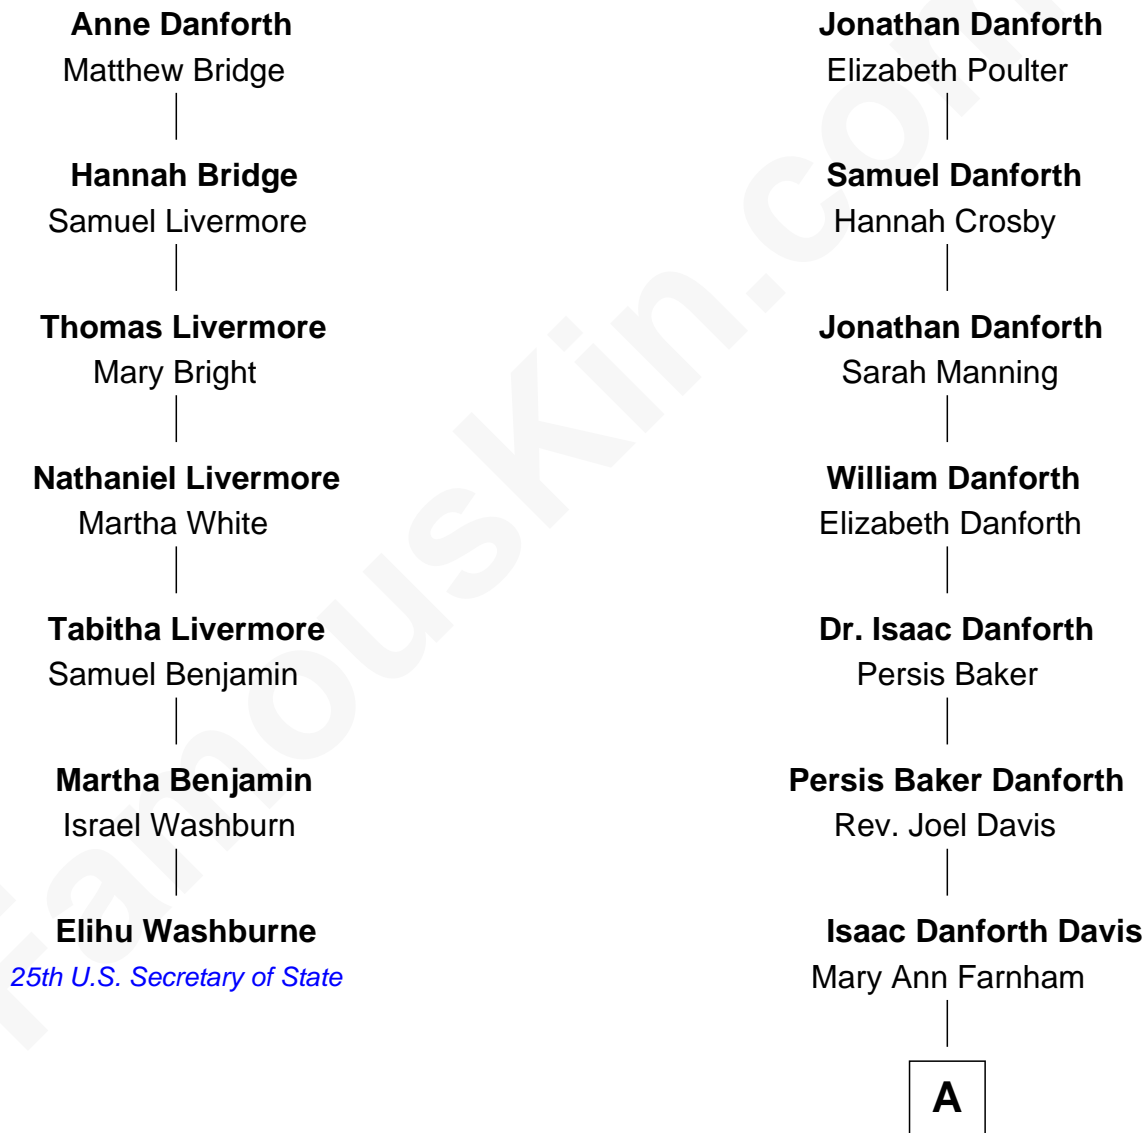

FamousKin.com Relationship Chart of

Elihu Washburne

25th U.S. Secretary of State

6th cousin 4 times removed of

Geena Davis

Movie and TV Actress

Nicholas Danforth

Elizabeth Barber

A

|
William Farnham Davis

Nancy May Greene

|
Isaac Danforth Davis

Edna Frances Greene

|
William Frank Davis

Lucille Martha Cook

|
Geena Davis