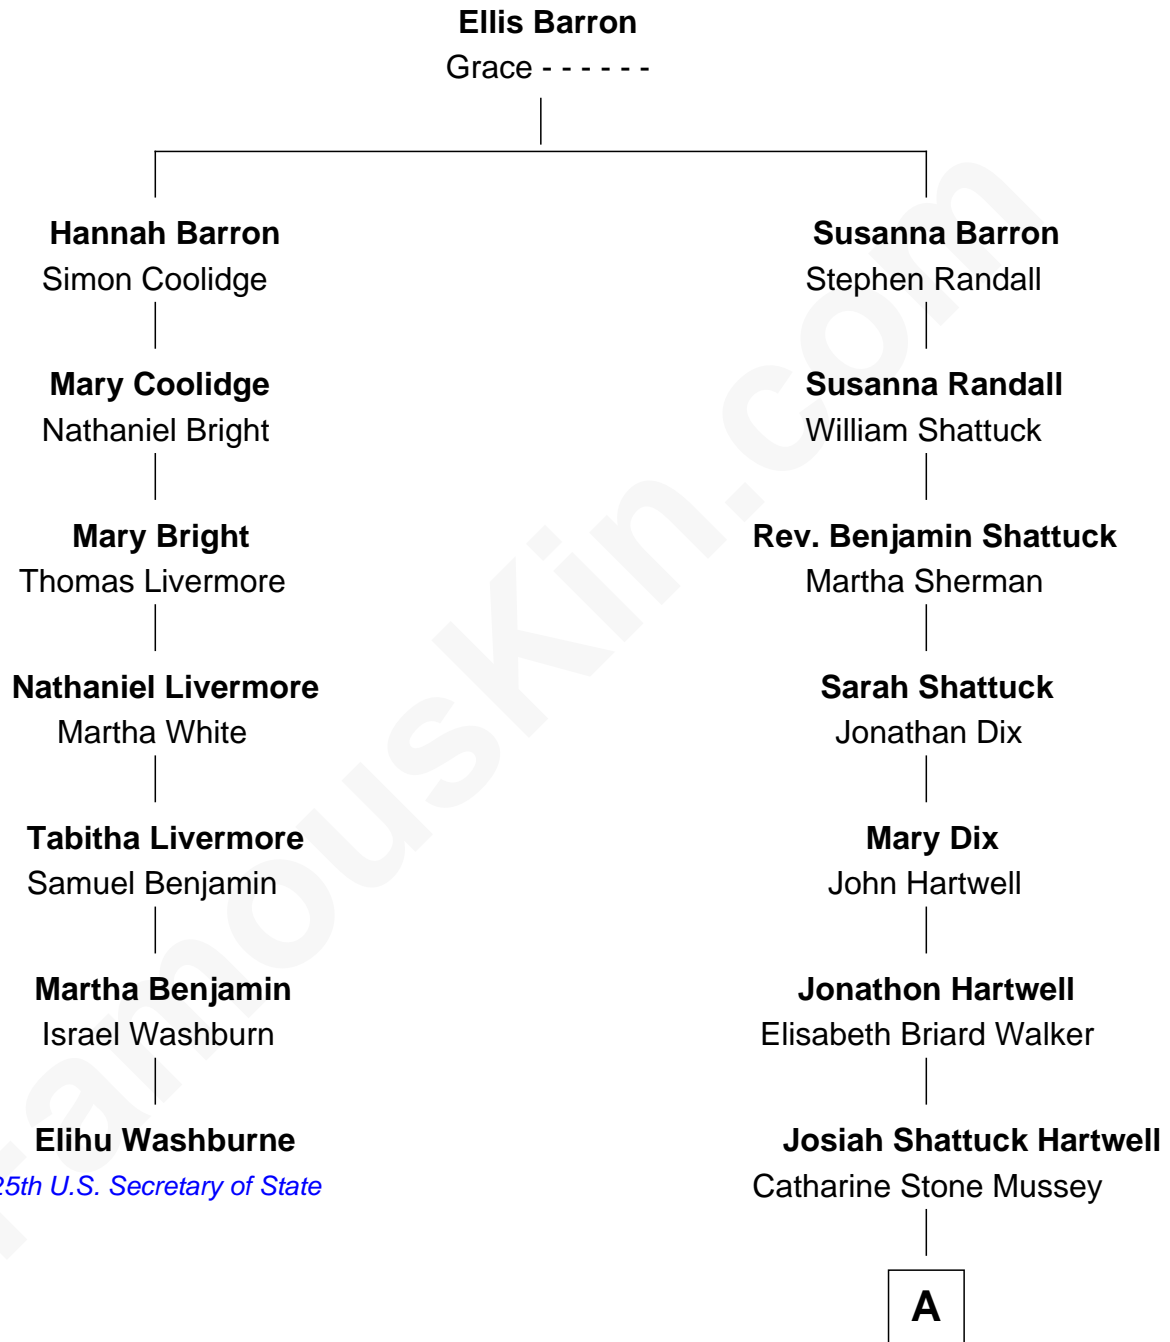

FamousKin.com

Relationship Chart of

Elihu Washburne

25th U.S. Secretary of State

6th cousin 5 times removed of

Charlie Day

TV and Movie Actor

A

Katharine Mussey Hartwell

Rev. John Ladd Sewall

Katharine Mussey Sewall

Roswell Mears Austin

Katharine Hartwell Austin

Dr. Lawton Parker Greenman Peckham

Mary Adelaide Peckham

Thomas Charles Day