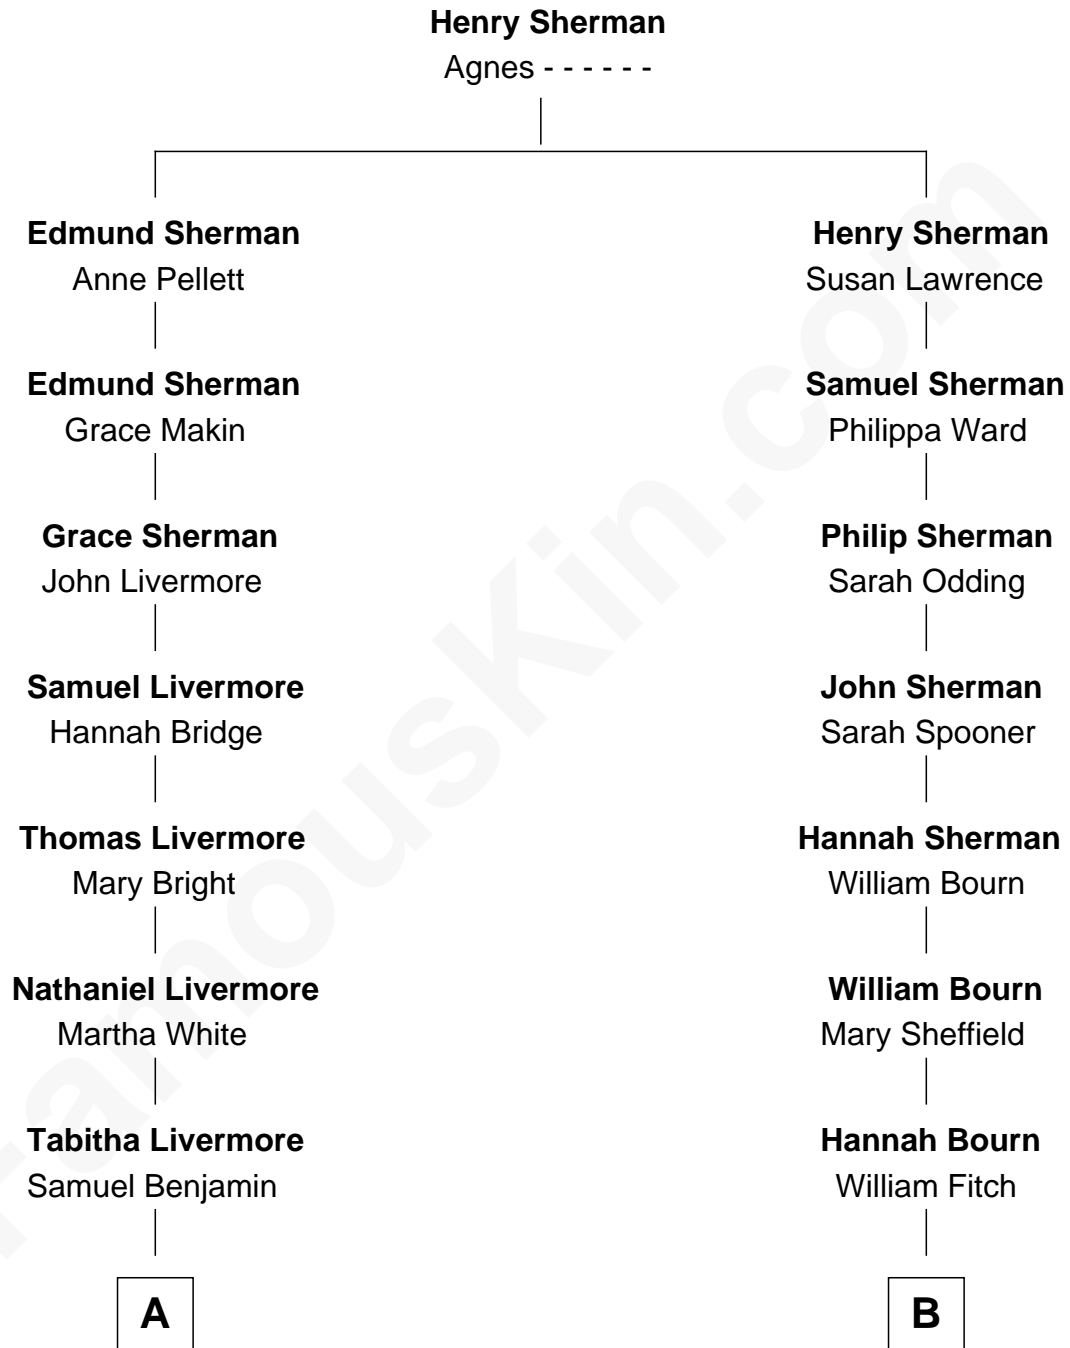

## Relationship Chart of

### Elihu Washburne

25th U.S. Secretary of State

8th cousin 6 times removed of

**Nat Faxon**

Actor, Comedian, Director and Screenwriter

**A**

**Martha Benjamin**  
Israel Washburn

**Elihu Washburne**  
*25th U.S. Secretary of State*

**B**

**Anna Fitch**  
Isaac Pierce

**Levi Pierce**  
Betsey S. Wheeler

**Warren S. Pierce**  
Eliza M. Sturdy

**Alleda B. Pierce**  
Herbert Ira Conant

**Marie Bassett Conant**  
Dr. Nathaniel Wales Faxon