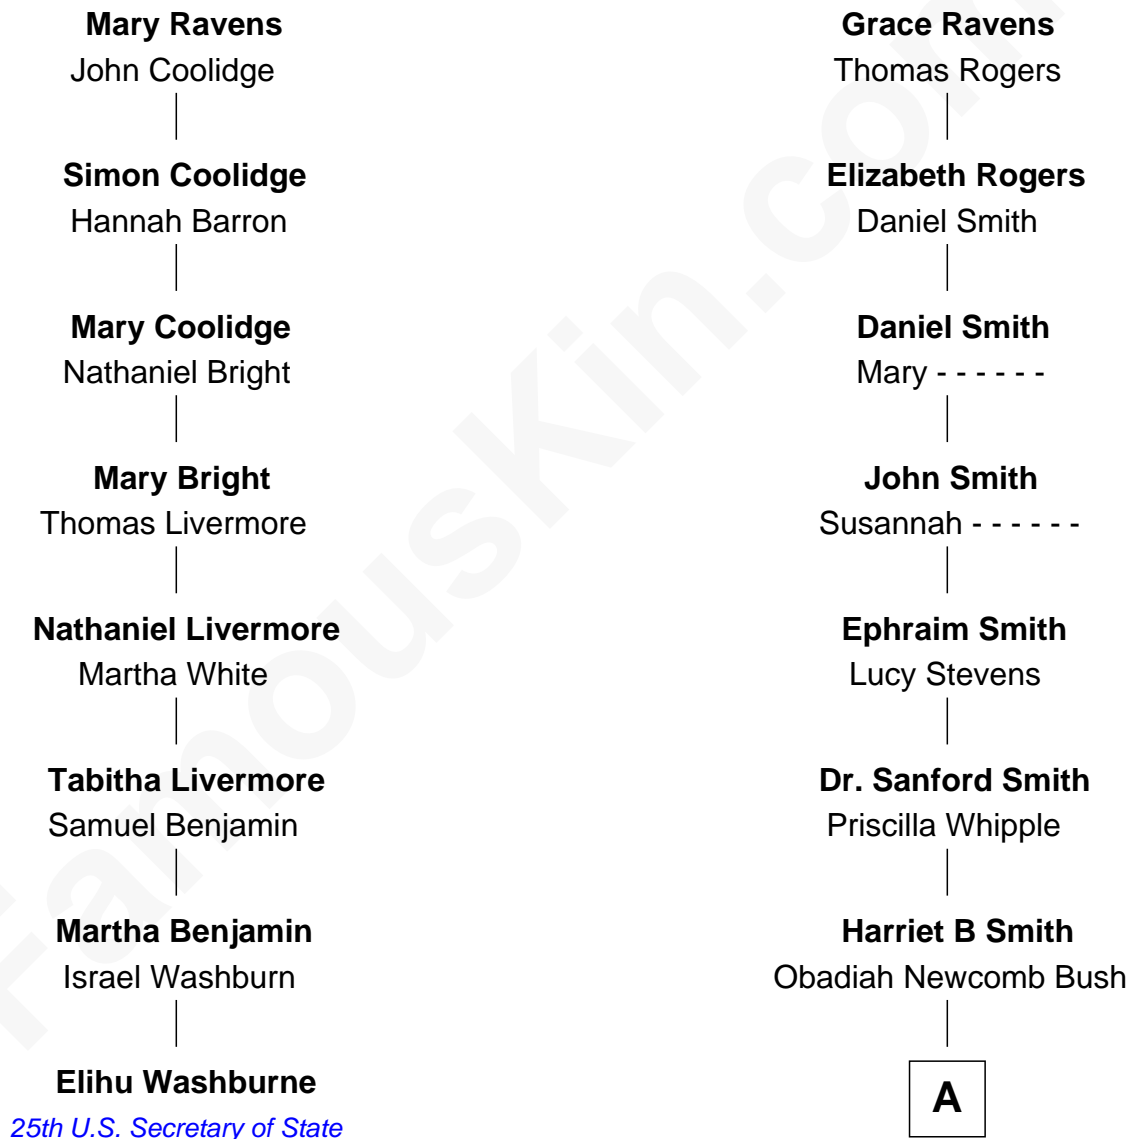

FamousKin.com Relationship Chart of

Elihu Washburne

25th U.S. Secretary of State

7th cousin 3 times removed of

George H. W. Bush

41st U.S. President

Rev. Richard Ravens

Elizabeth Hedge

A

Rev. James Smith Bush

Harriet Eleanor Fay

Samuel Prescott Bush

Flora Sheldon

Prescott Sheldon Bush

Dorothy Wear Walker

George H. W. Bush

41st U.S. President

FamousKin.com