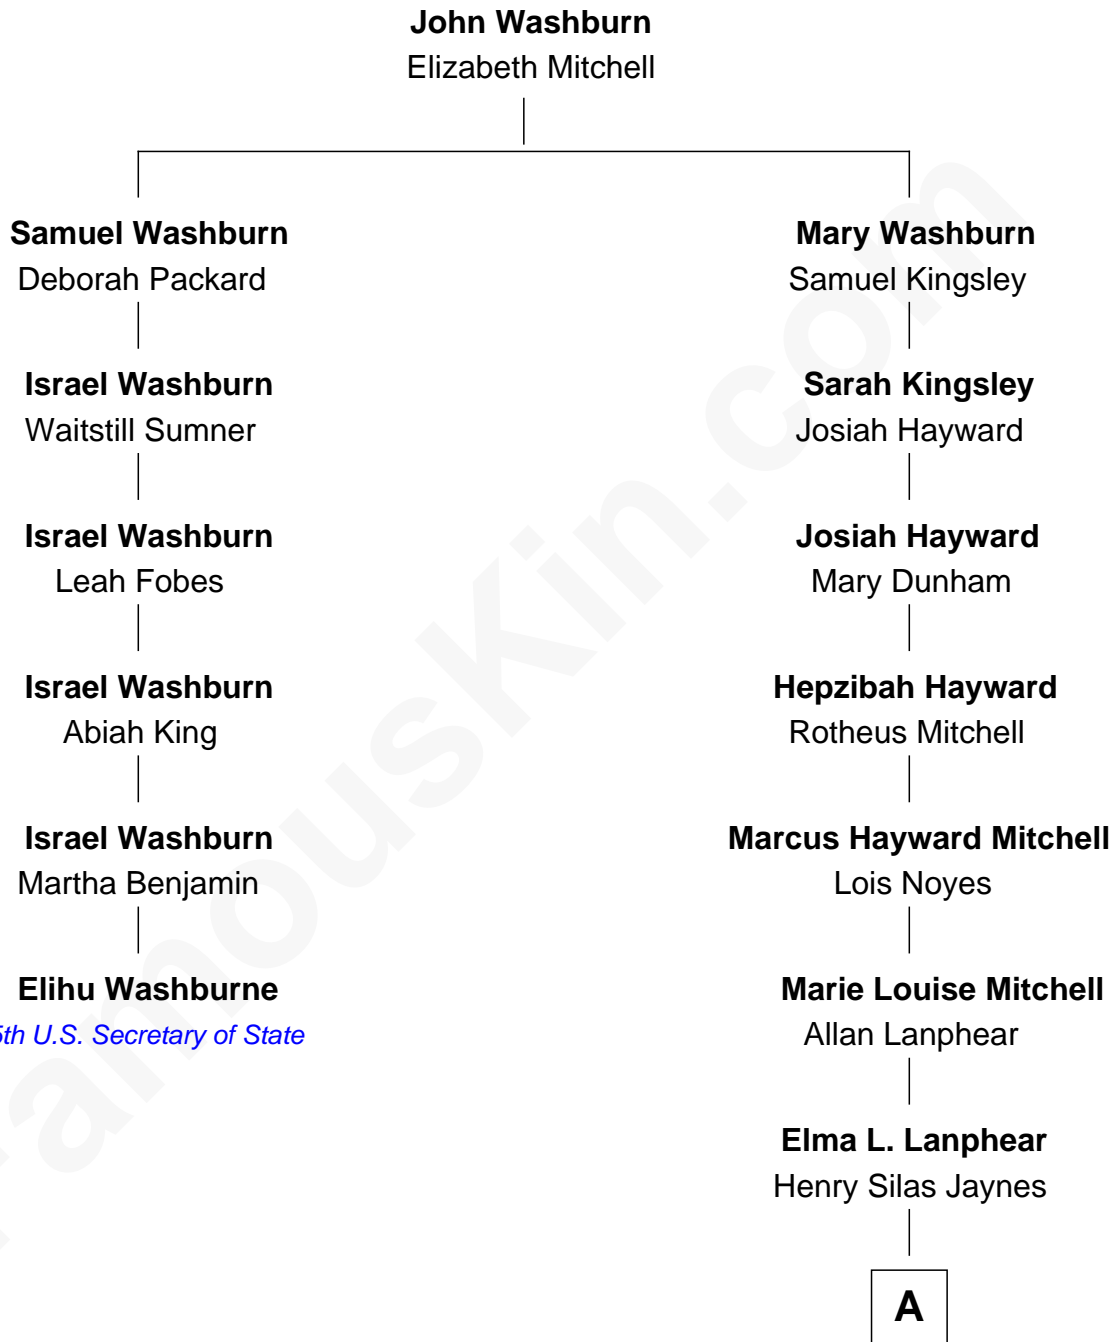

FamousKin.com

Relationship Chart of

Elihu Washburne

25th U.S. Secretary of State

5th cousin 3 times removed of

Henry Fonda
Movie Actor

A

|
Herberta Elma Jaynes