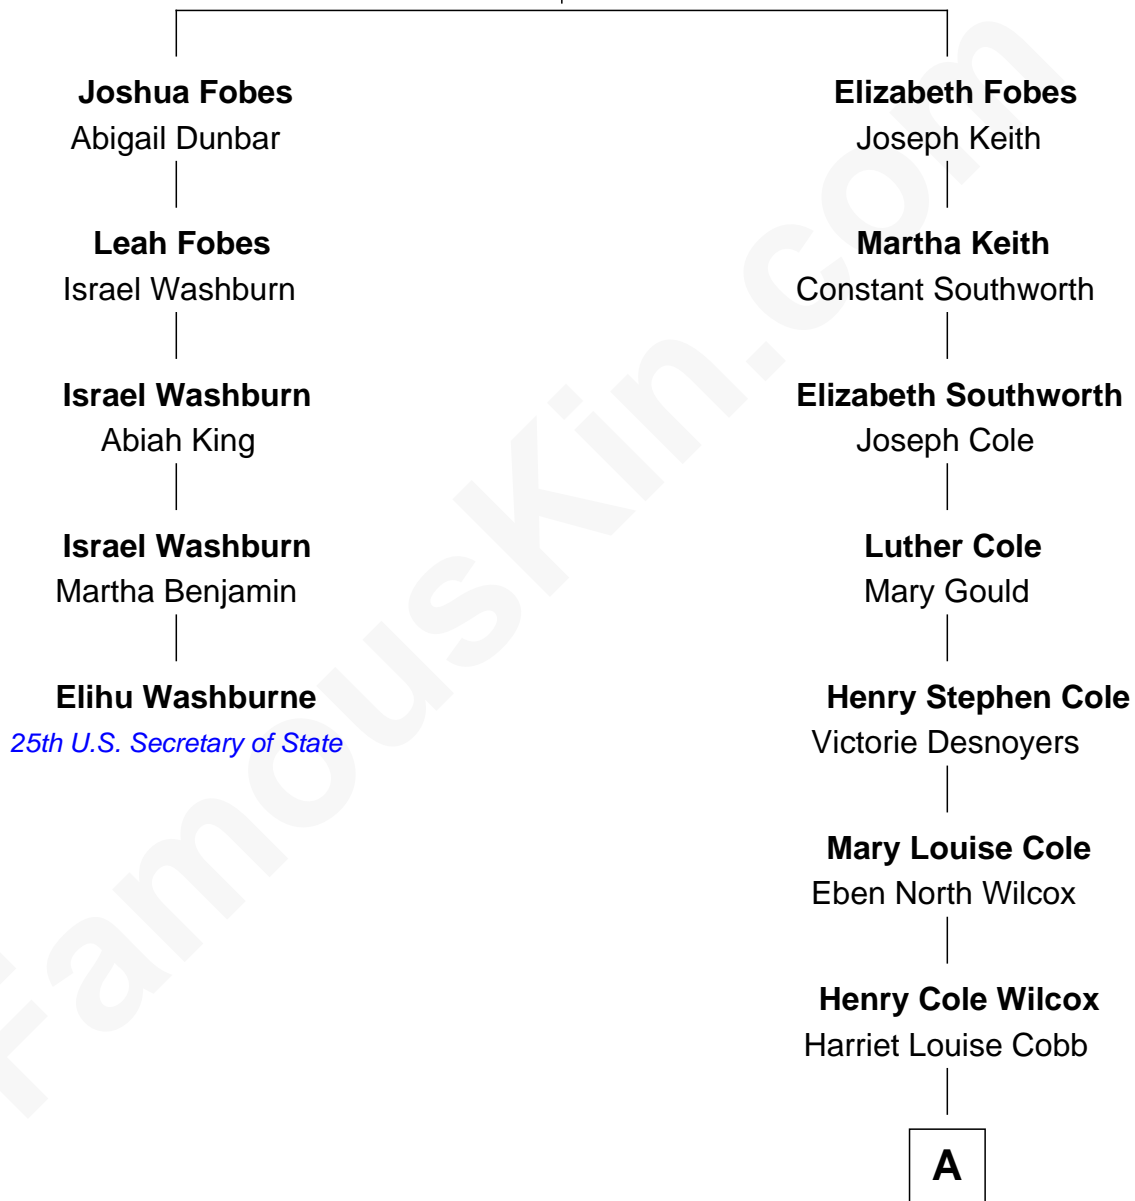

FamousKin.com

Relationship Chart of

Elihu Washburne

25th U.S. Secretary of State

4th cousin 4 times removed of

Vincent Price

Movie Actor

Edward Fobes
Elizabeth Howard

A

|
Marguerite Cobb Wilcox

Vincent Leonard Price

|
Vincent Price

Movie Actor

FamousKin.com