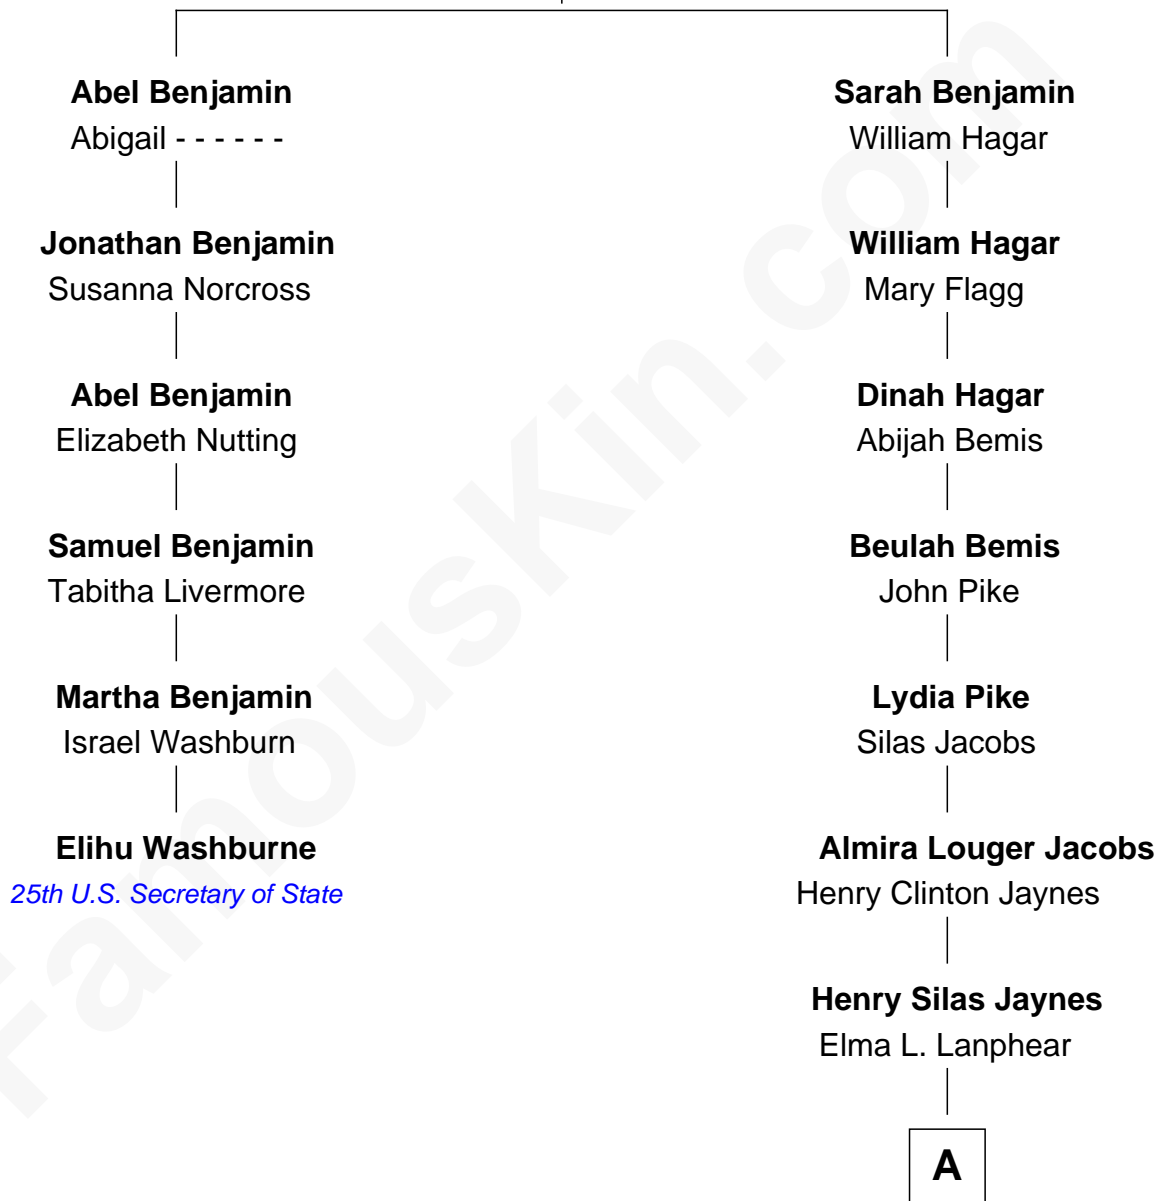

FamousKin.com

Relationship Chart of

Elihu Washburne

25th U.S. Secretary of State

5th cousin 4 times removed of

Jane Fonda
Movie Actress

John Benjamin
Lydia Allen

A

Herberta Elma Jaynes

William Brace Fonda

Henry Jaynes Fonda

Frances Ford Seymour

Jane Fonda

Movie Actress

FamousKin.com