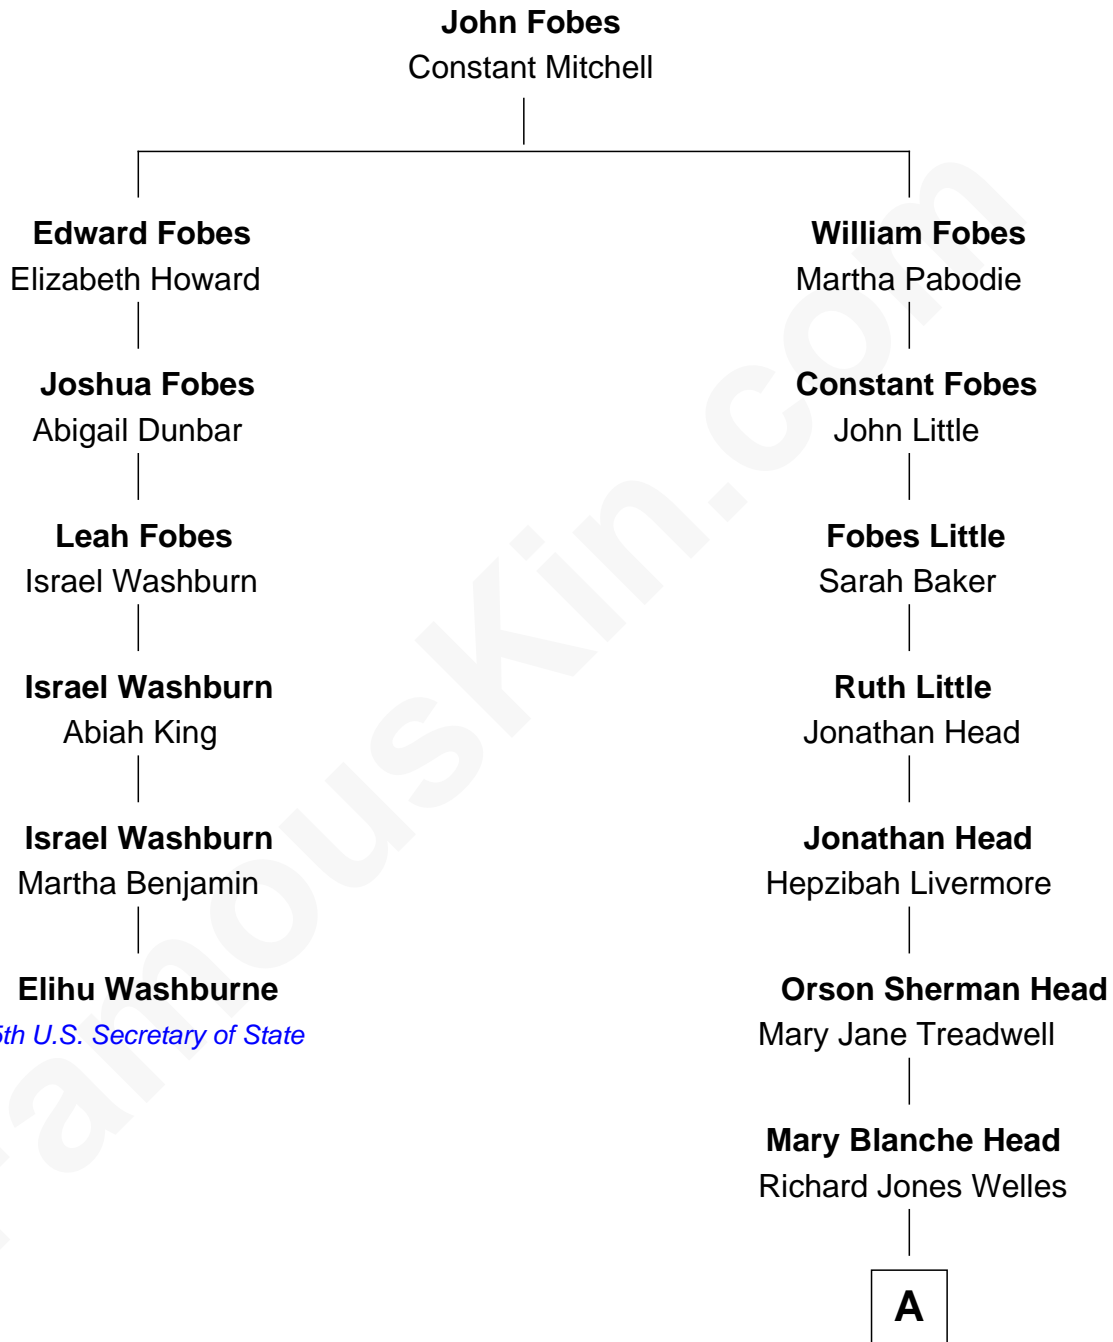

FamousKin.com

Relationship Chart of

Elihu Washburne

25th U.S. Secretary of State

5th cousin 3 times removed of

Orson Welles

Radio, Stage, and Movie Actor

A