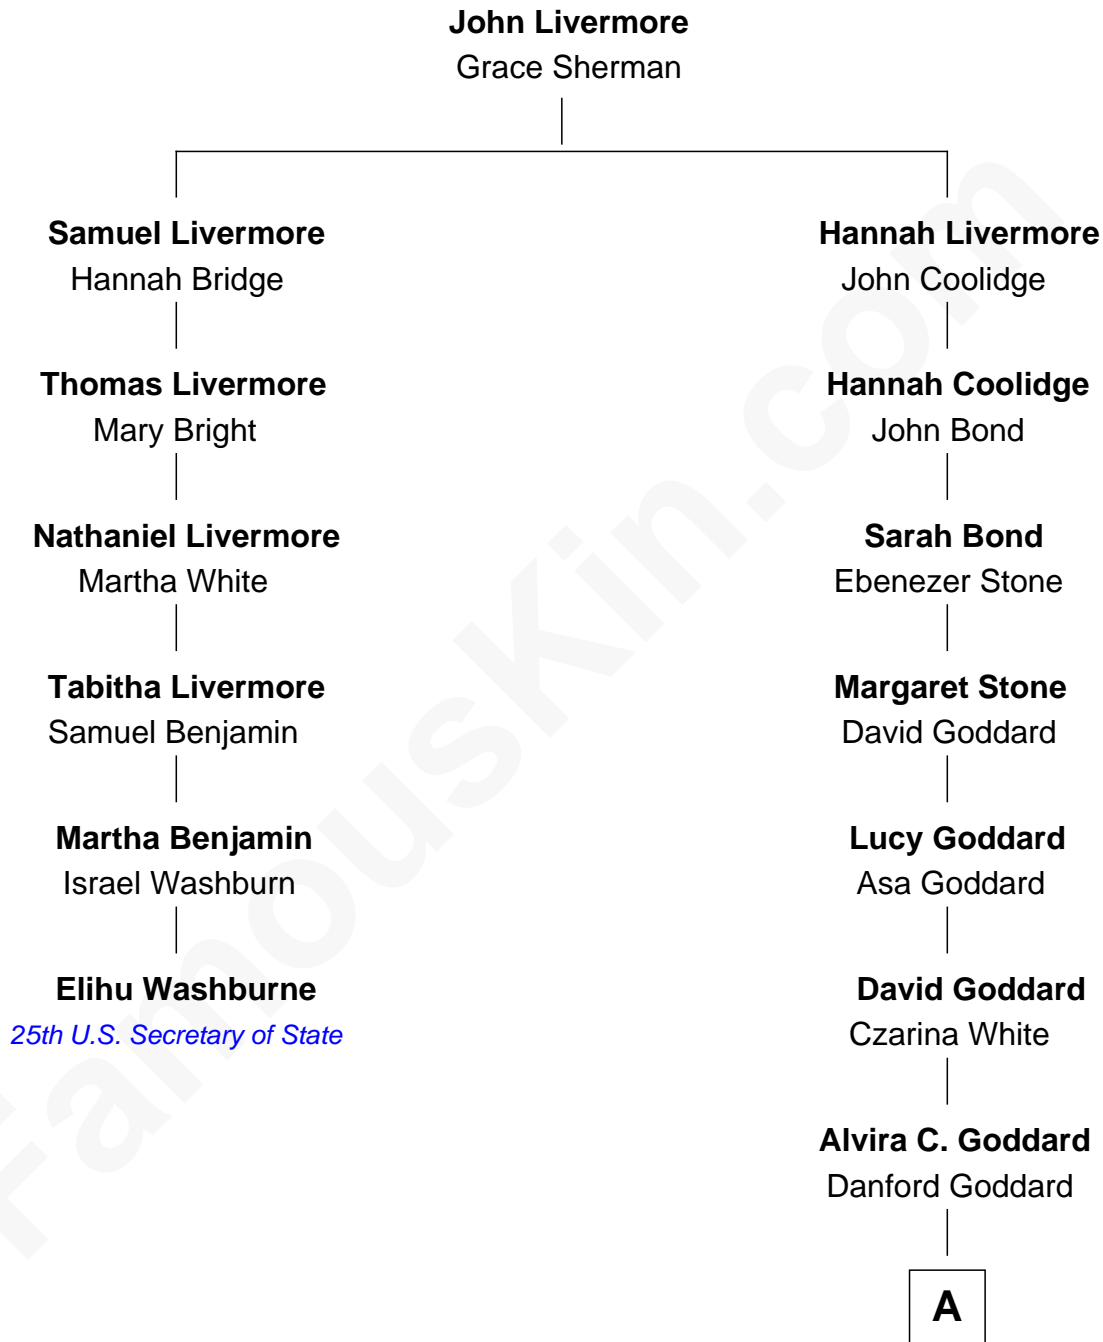

FamousKin.com

Relationship Chart of

Elihu Washburne

25th U.S. Secretary of State

5th cousin 4 times removed of

Robert H. Goddard

Inventor of First Liquid-propelled Rocket