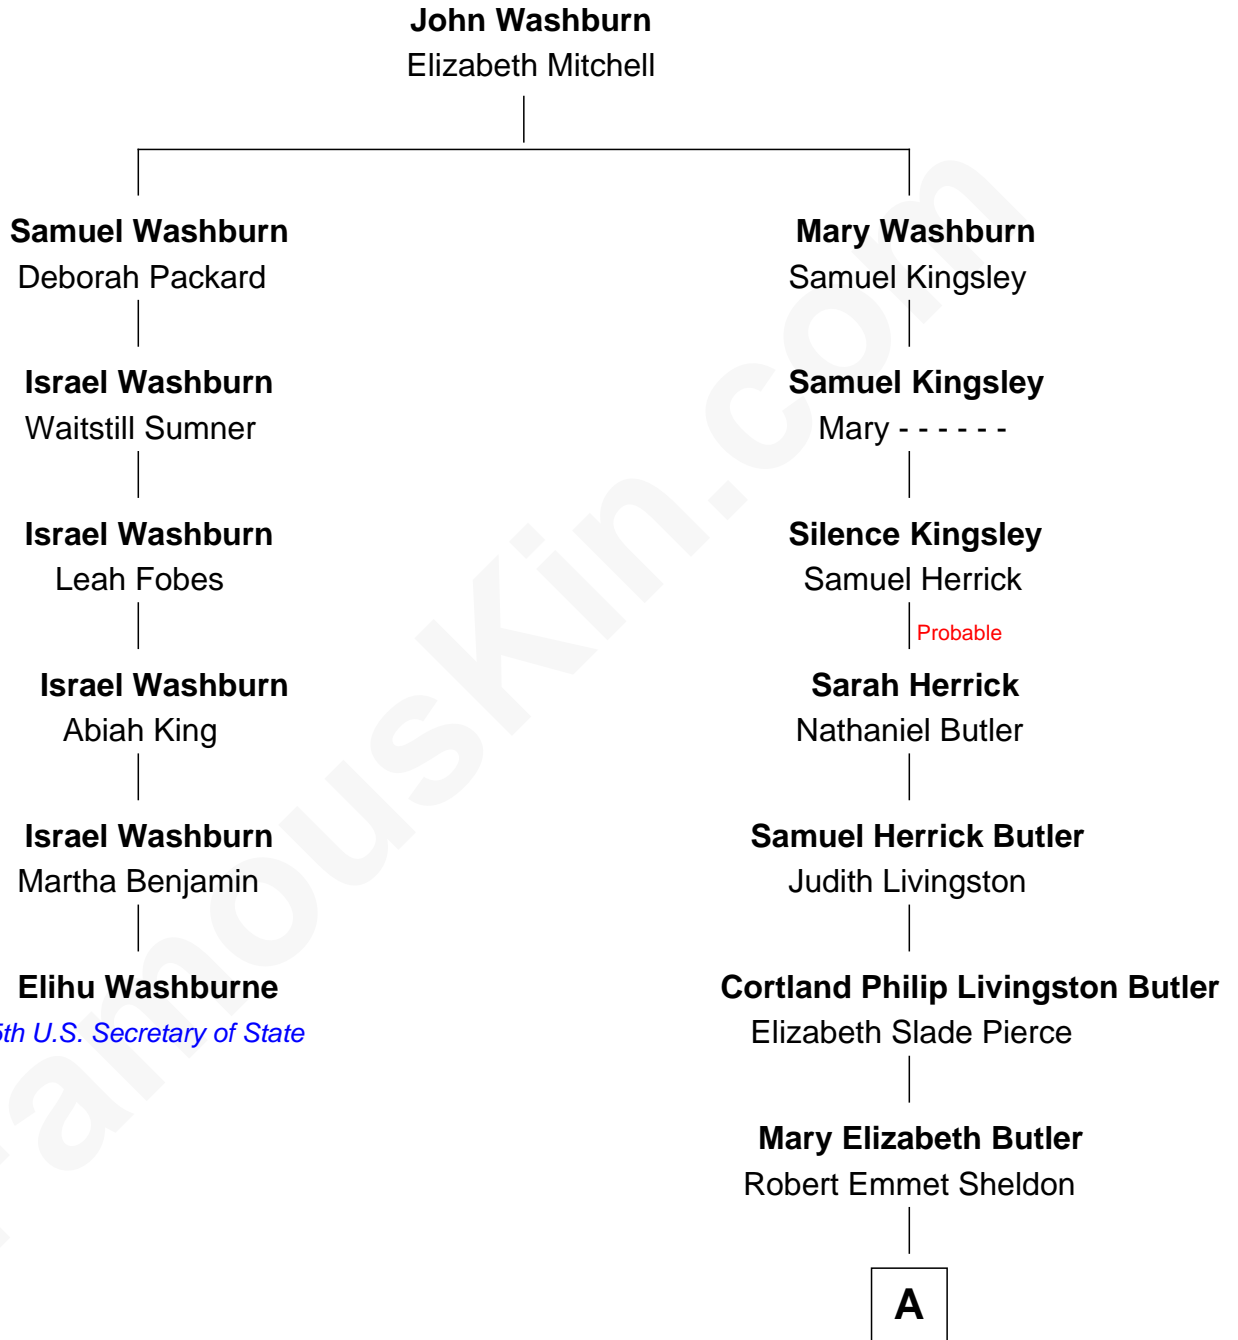

FamousKin.com

Relationship Chart of

Elihu Washburne

25th U.S. Secretary of State

5th cousin 5 times removed of

Jeb Bush

43rd Governor of Florida

A

—
Flora Sheldon
Samuel Prescott Bush

—
Prescott Sheldon Bush
Dorothy Wear Walker

—
George Herbert Walker Bush
Barbara Pierce

—
Jeb Bush
43rd Governor of Florida

FamousKin.com