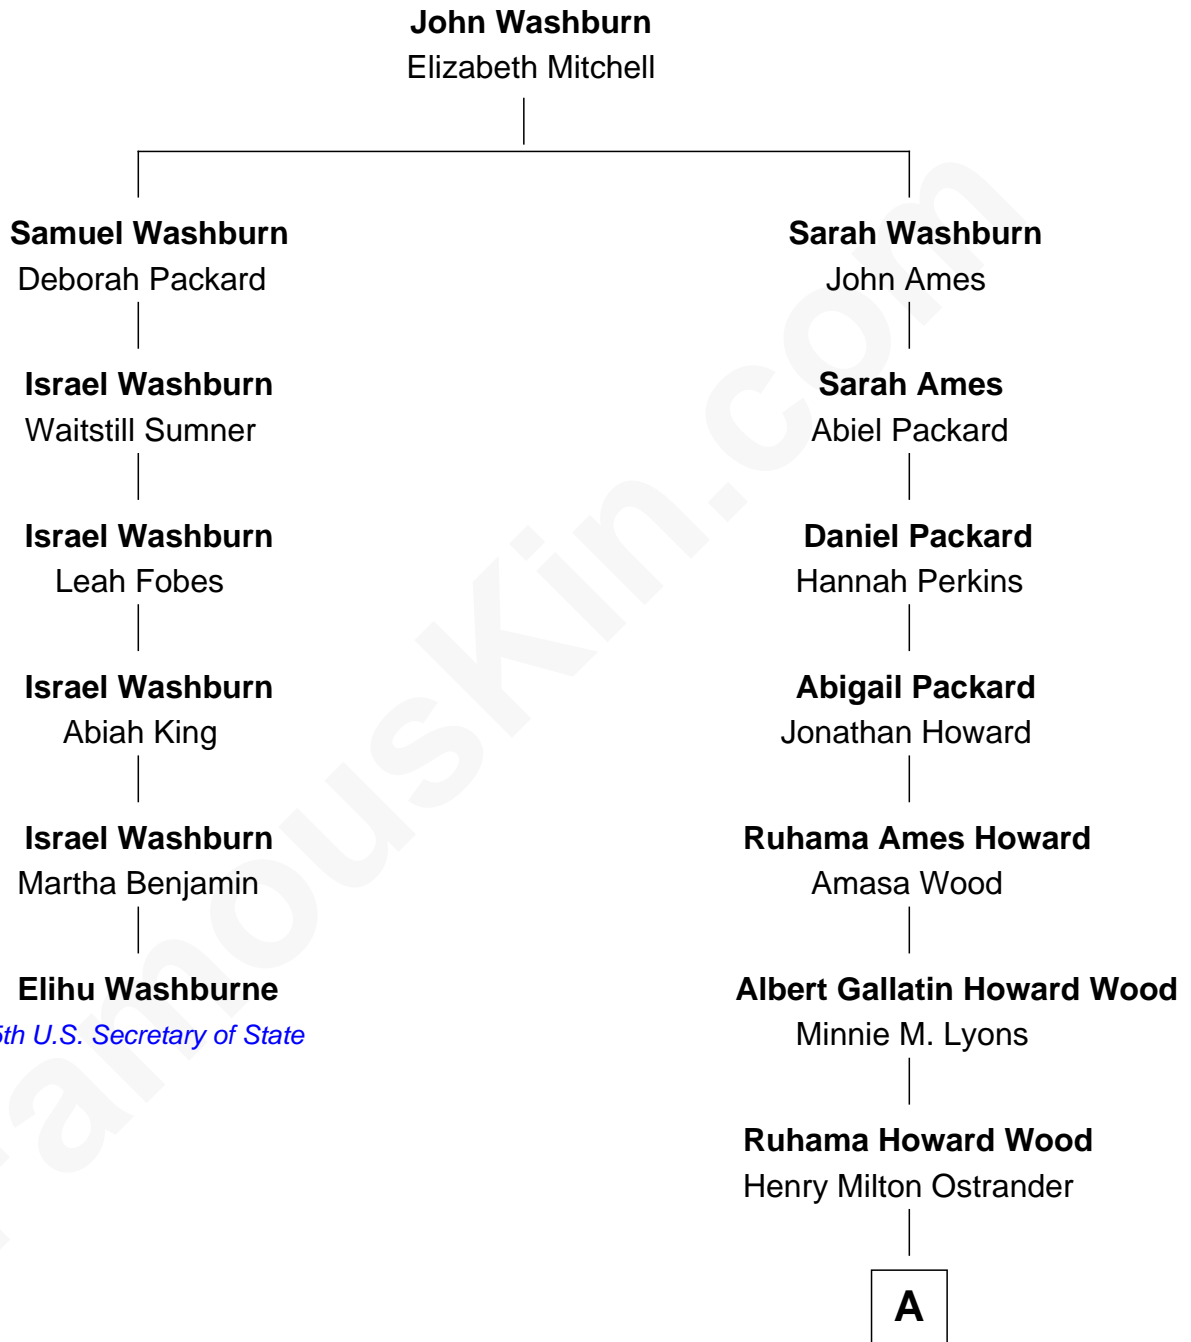

FamousKin.com

Relationship Chart of

Elihu Washburne

25th U.S. Secretary of State

5th cousin 5 times removed of

Wil Wheaton

TV and Movie Actor

A

—
Mary Frances Ostrander

Donald Ulysses Wheaton

—
Richard William Wheaton

Dorothy Virginia Morton

—
Richard William Wheaton

Debra Nordean O'Connor

—
Wil Wheaton

TV and Movie Actor