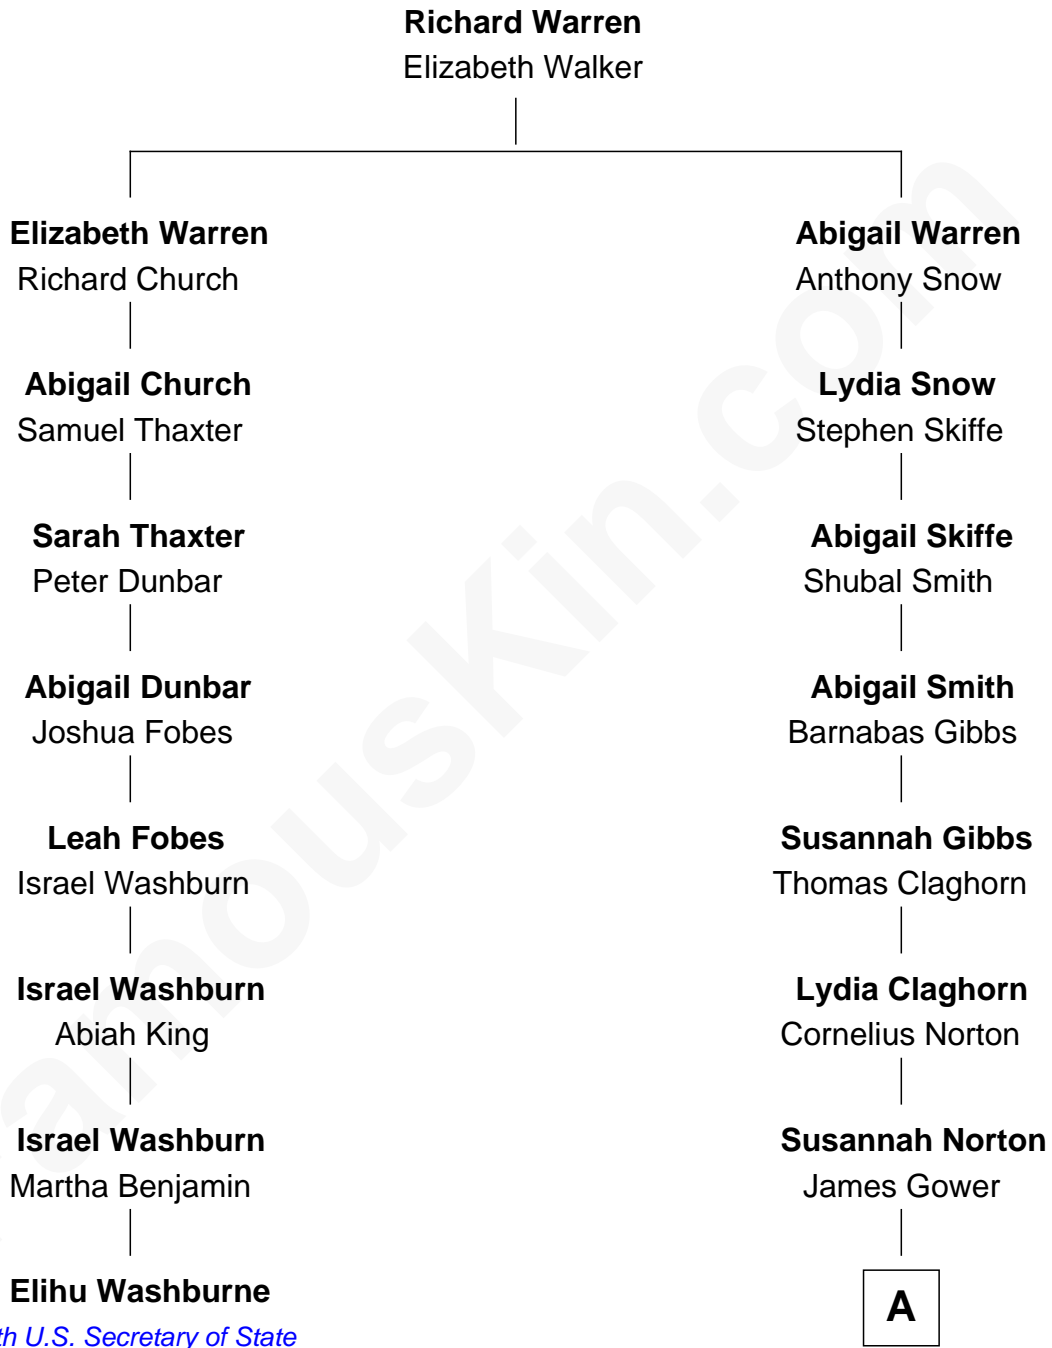

FamousKin.com

Relationship Chart of

Elihu Washburne

25th U.S. Secretary of State

7th cousin 5 times removed of

Sarah Palin

9th Governor of Alaska

A

—
Cornelius Norton Gower

Abigail Hawes

—
Arthur Collins Gower

Mary Schmolz

—
James Carl Gower

Cora Godfrey Strong

—
Helen Louise Gower

Clement James Sheeran

—
Sarah Sheeran

Charles Richard Heath

—
Sarah Palin

9th Governor of Alaska

FamousKin.com