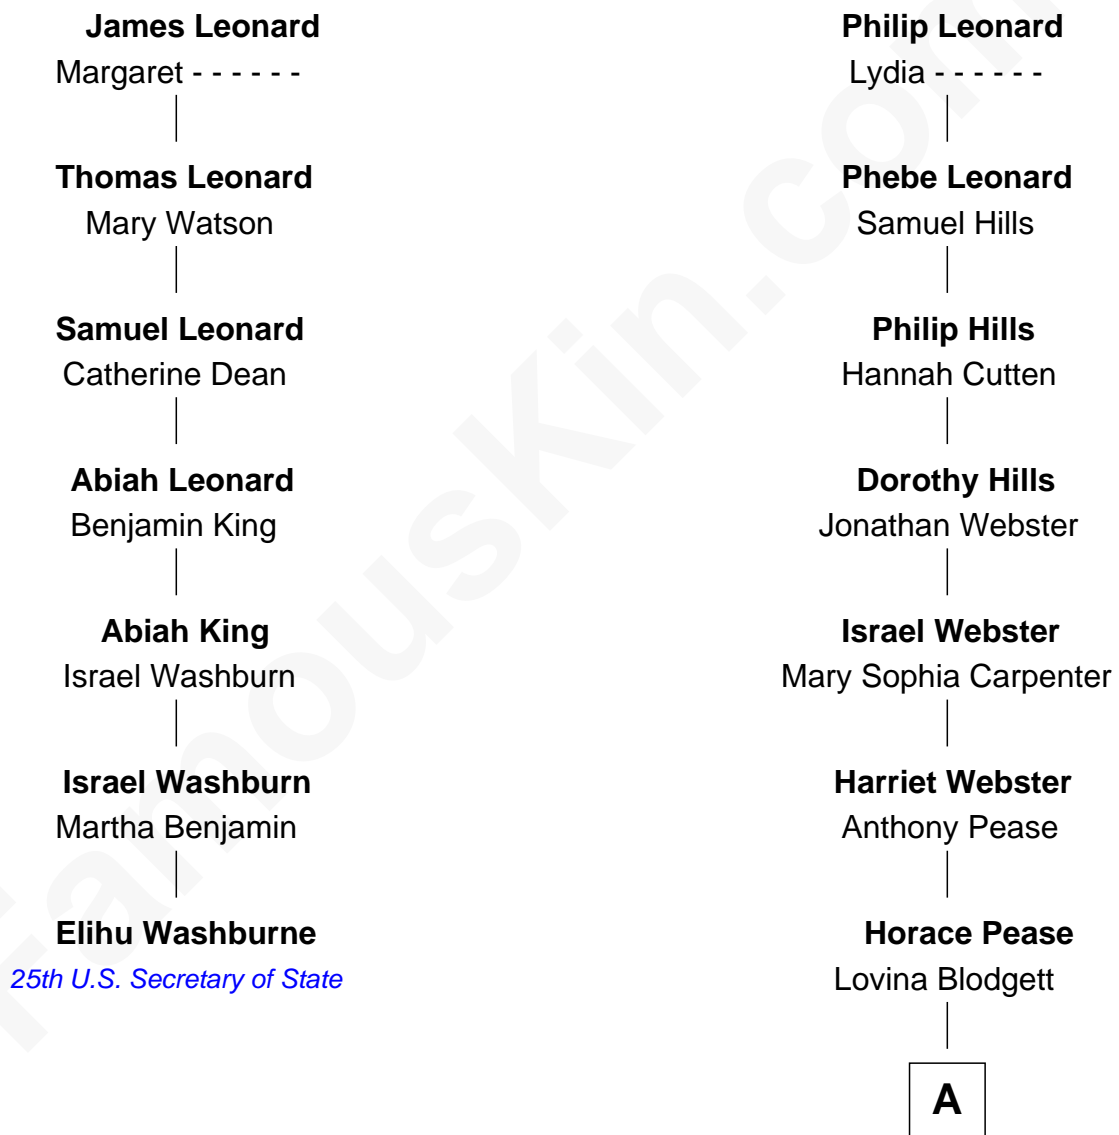

FamousKin.com

Relationship Chart of

Elihu Washburne

25th U.S. Secretary of State

6th cousin 4 times removed of

Mark David Chapman

Assassinated John Lennon

Thomas Leonard