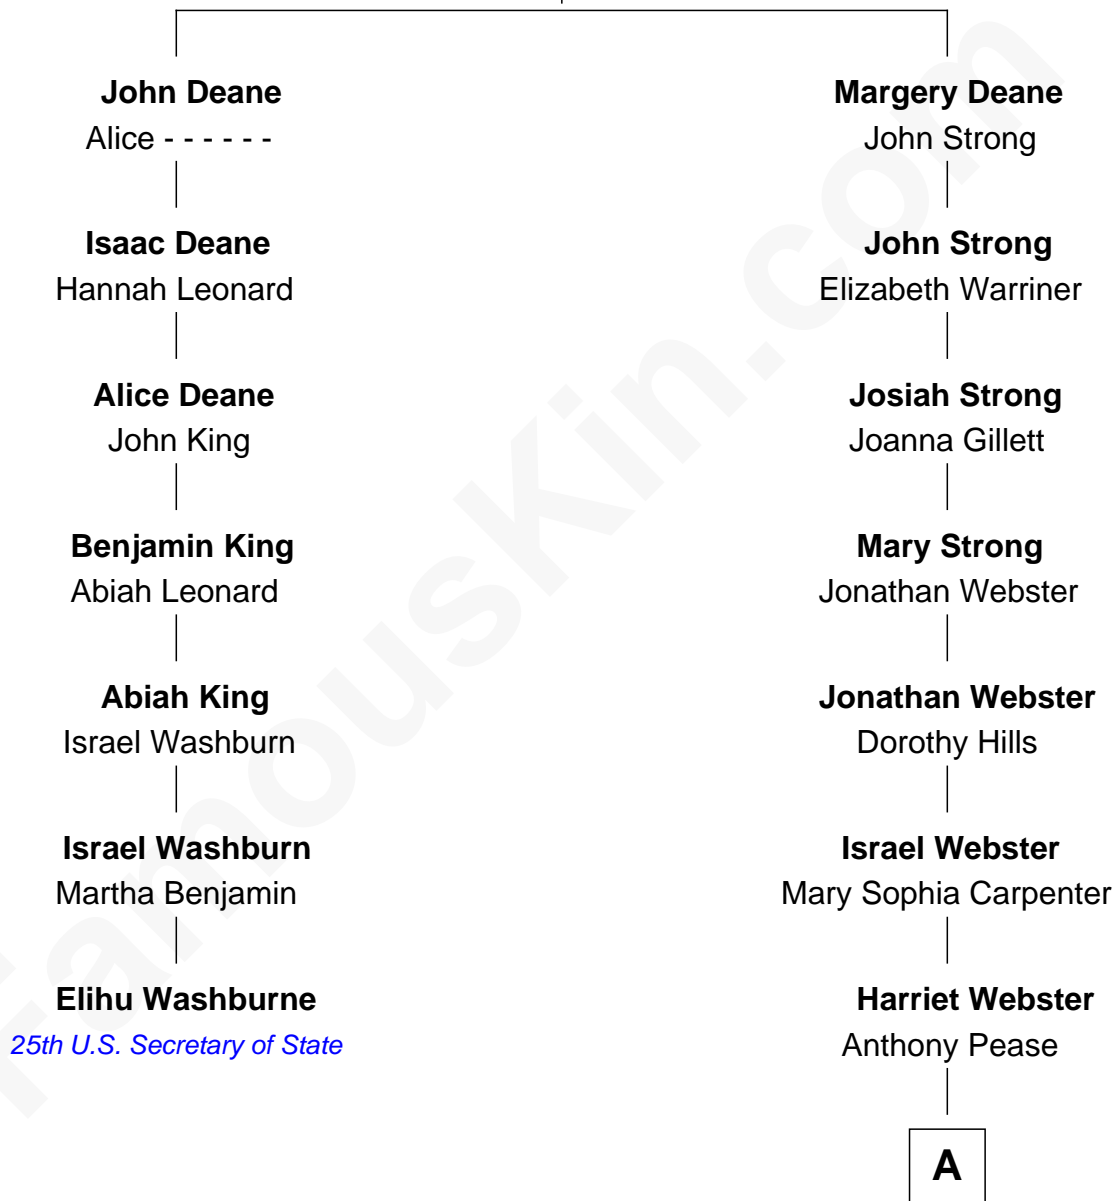

# FamousKin.com Relationship Chart of

**Elihu Washburne**

*25th U.S. Secretary of State*

6th cousin 5 times removed of

**Mark David Chapman**

*Assassinated John Lennon*

**William Deane**

**A**

**Horace Pease**

Lovina Blodgett

**Stephen F. Pease**

Bertha Genevieve - - - - -

**Henry Horace Pease**

Myrtle S. Nelson

**Diane Elizabeth Pease**

David Curtis Chapman