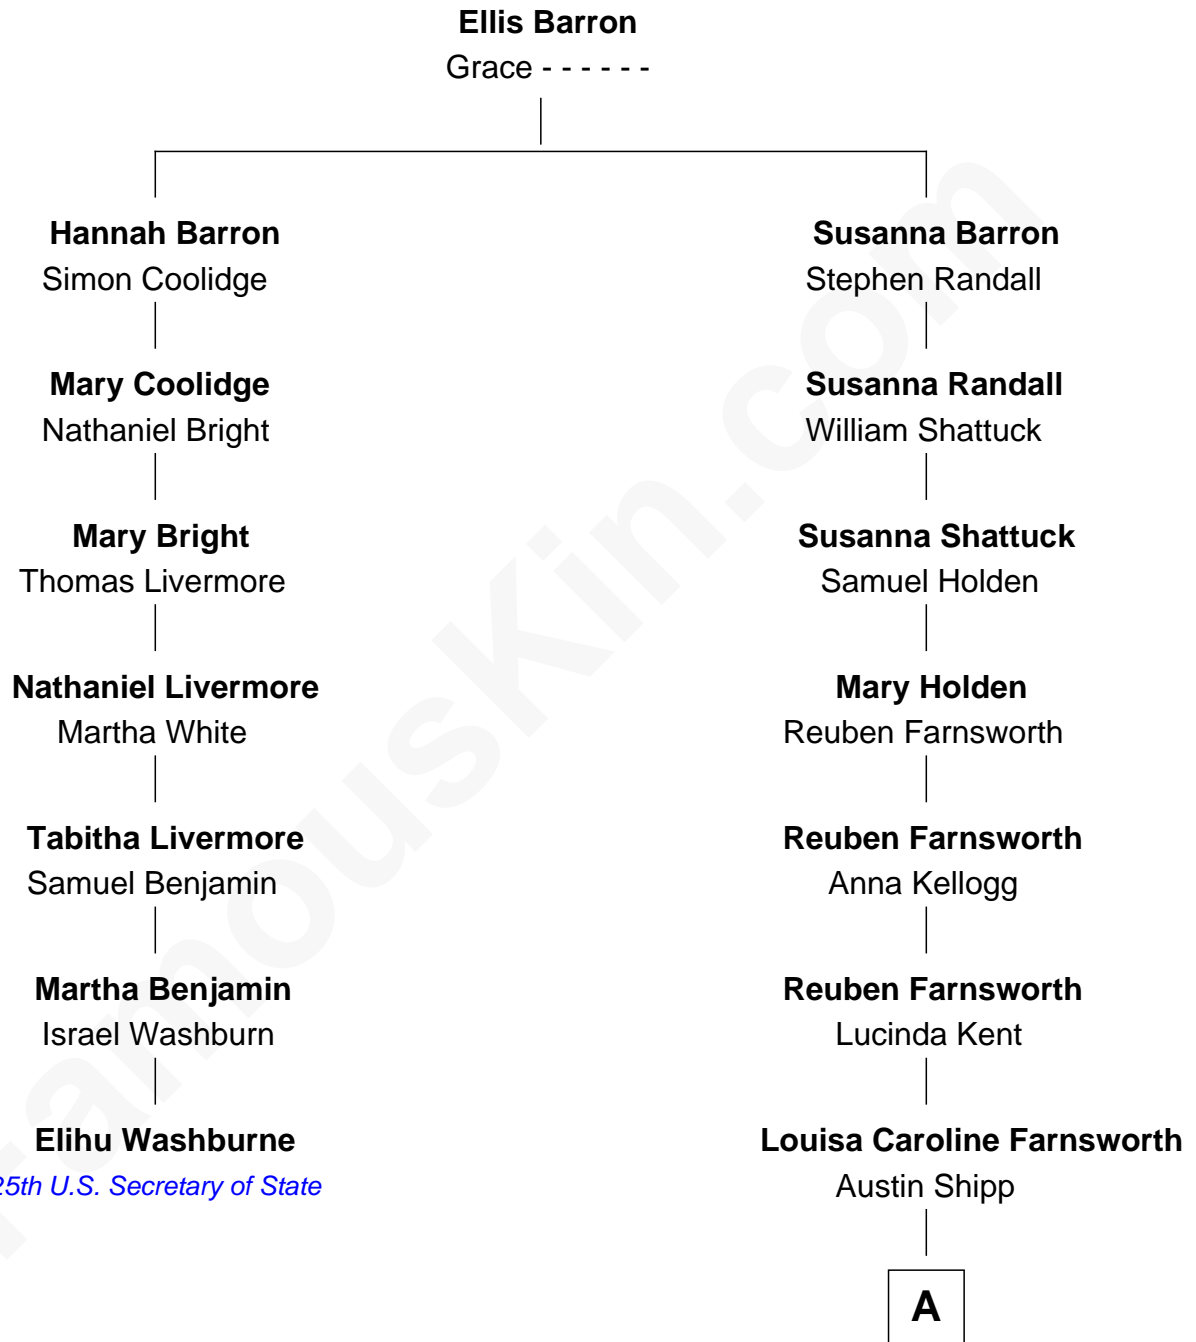

## Relationship Chart of

### Elihu Washburne

25th U.S. Secretary of State

6th cousin 5 times removed of

**Amy Adams**

Movie Actress

**A**

**Dr. Milford Bard Shipp**

Ellis Reynolds