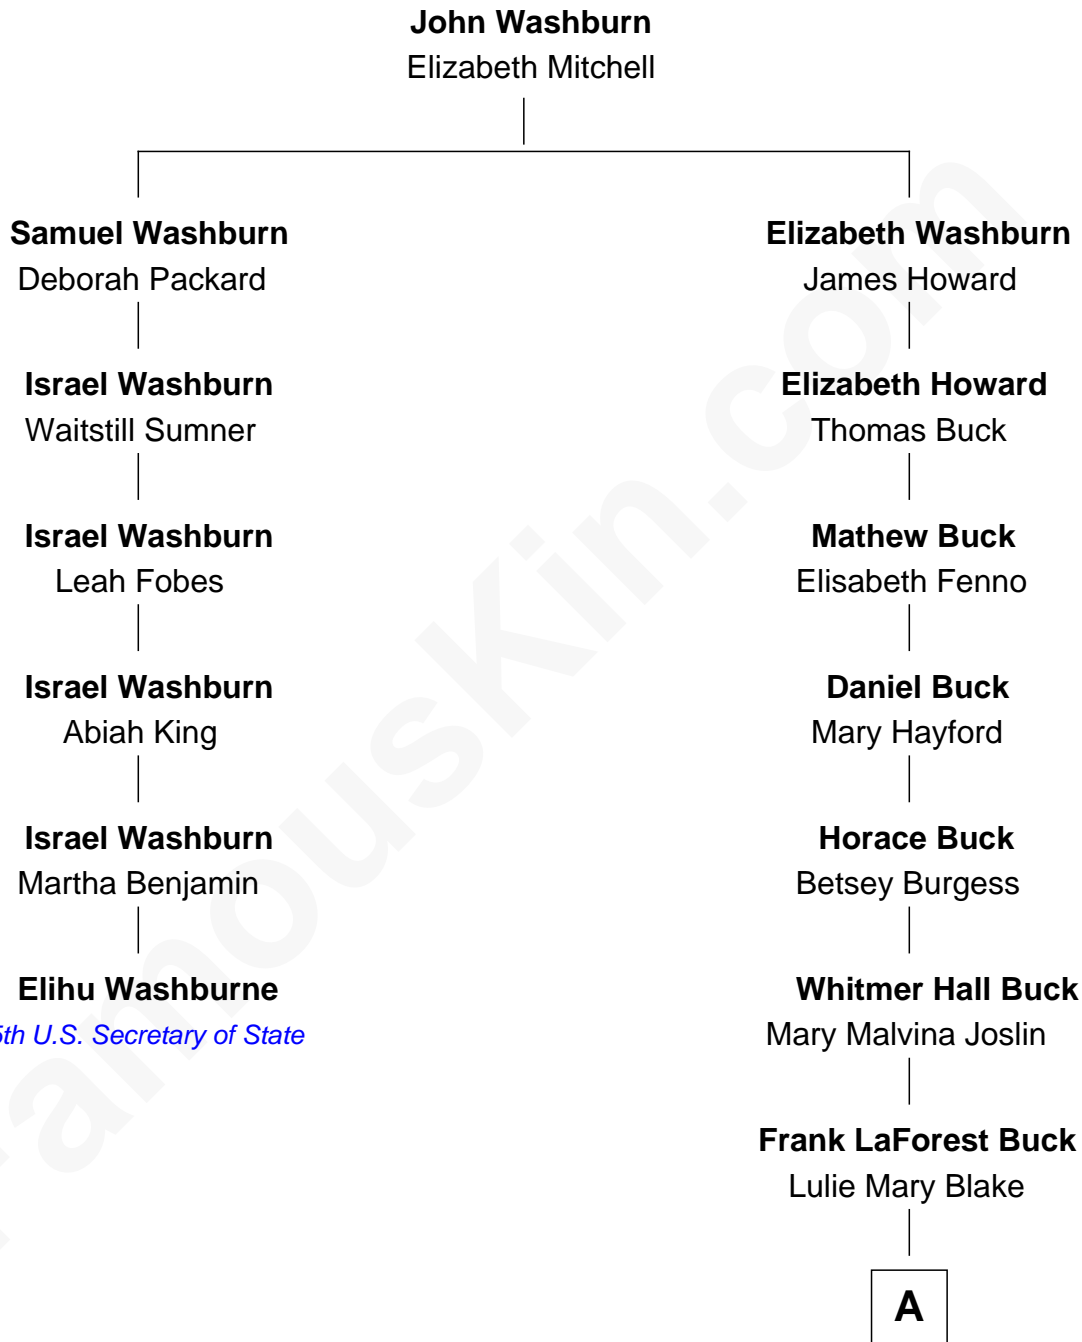

FamousKin.com

Relationship Chart of

Elihu Washburne

25th U.S. Secretary of State

5th cousin 4 times removed of

Joe Buck
Sportscaster

A

|
Earle Henry Buck