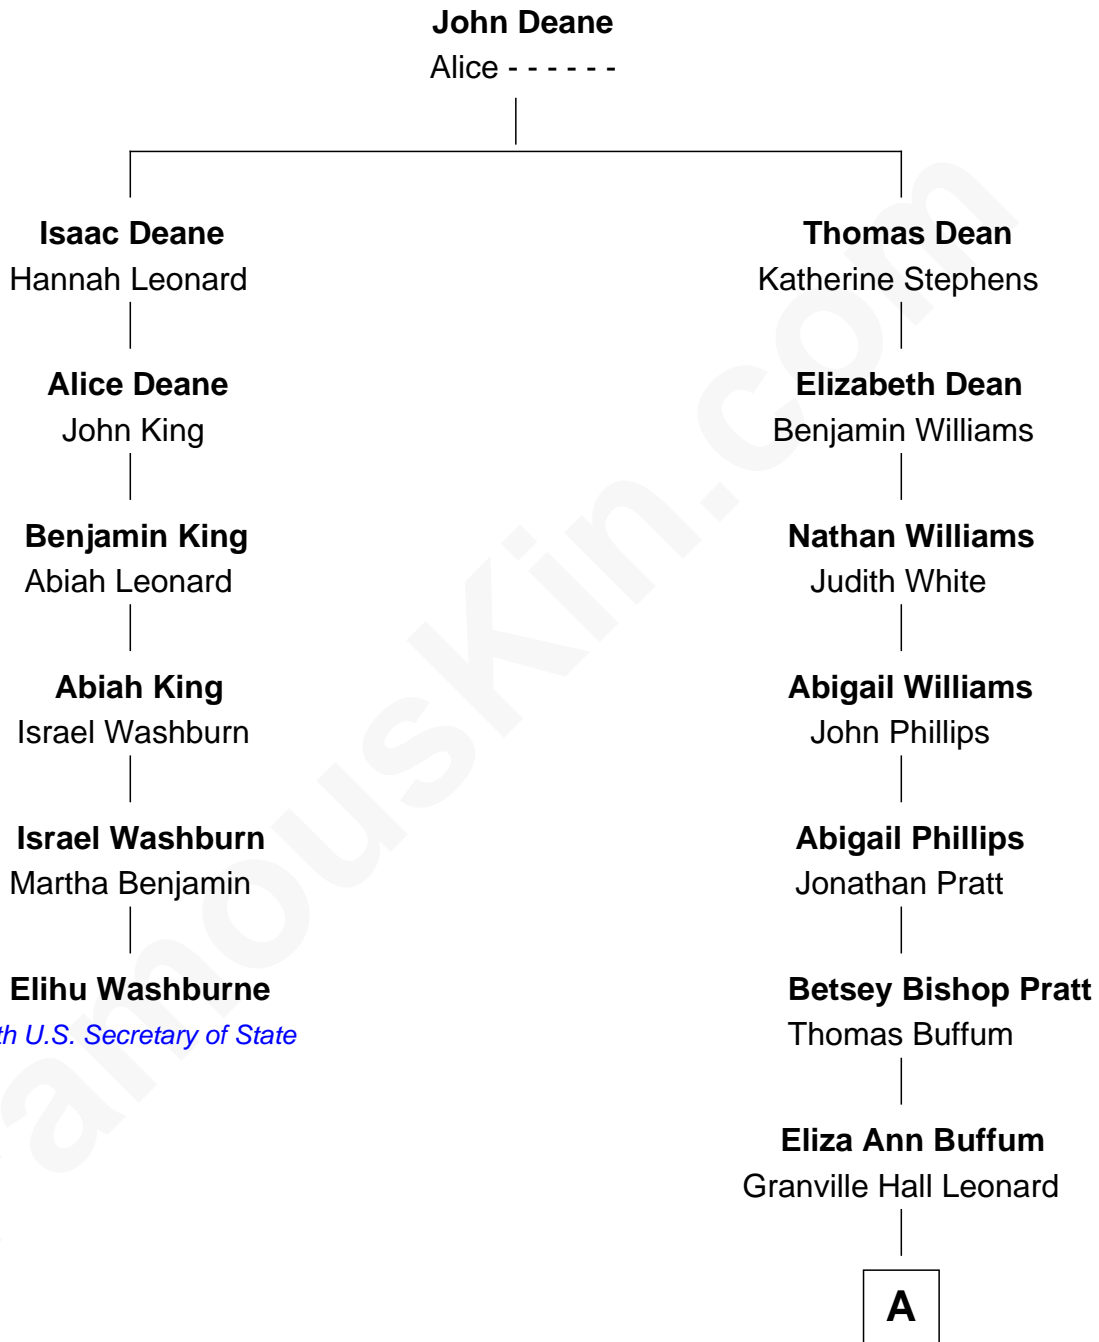

FamousKin.com

Relationship Chart of

Elihu Washburne

25th U.S. Secretary of State

5th cousin 5 times removed of

James Taylor
Singer-Songwriter

A

Emily Roxanna Leonard

Stanford Lyman Haynes

Theodosia Haynes

Alexander Taylor

Dr. Isaac Montrose Taylor

Gertrude Arline Woodard

James Taylor

Singer-Songwriter

FamousKin.com