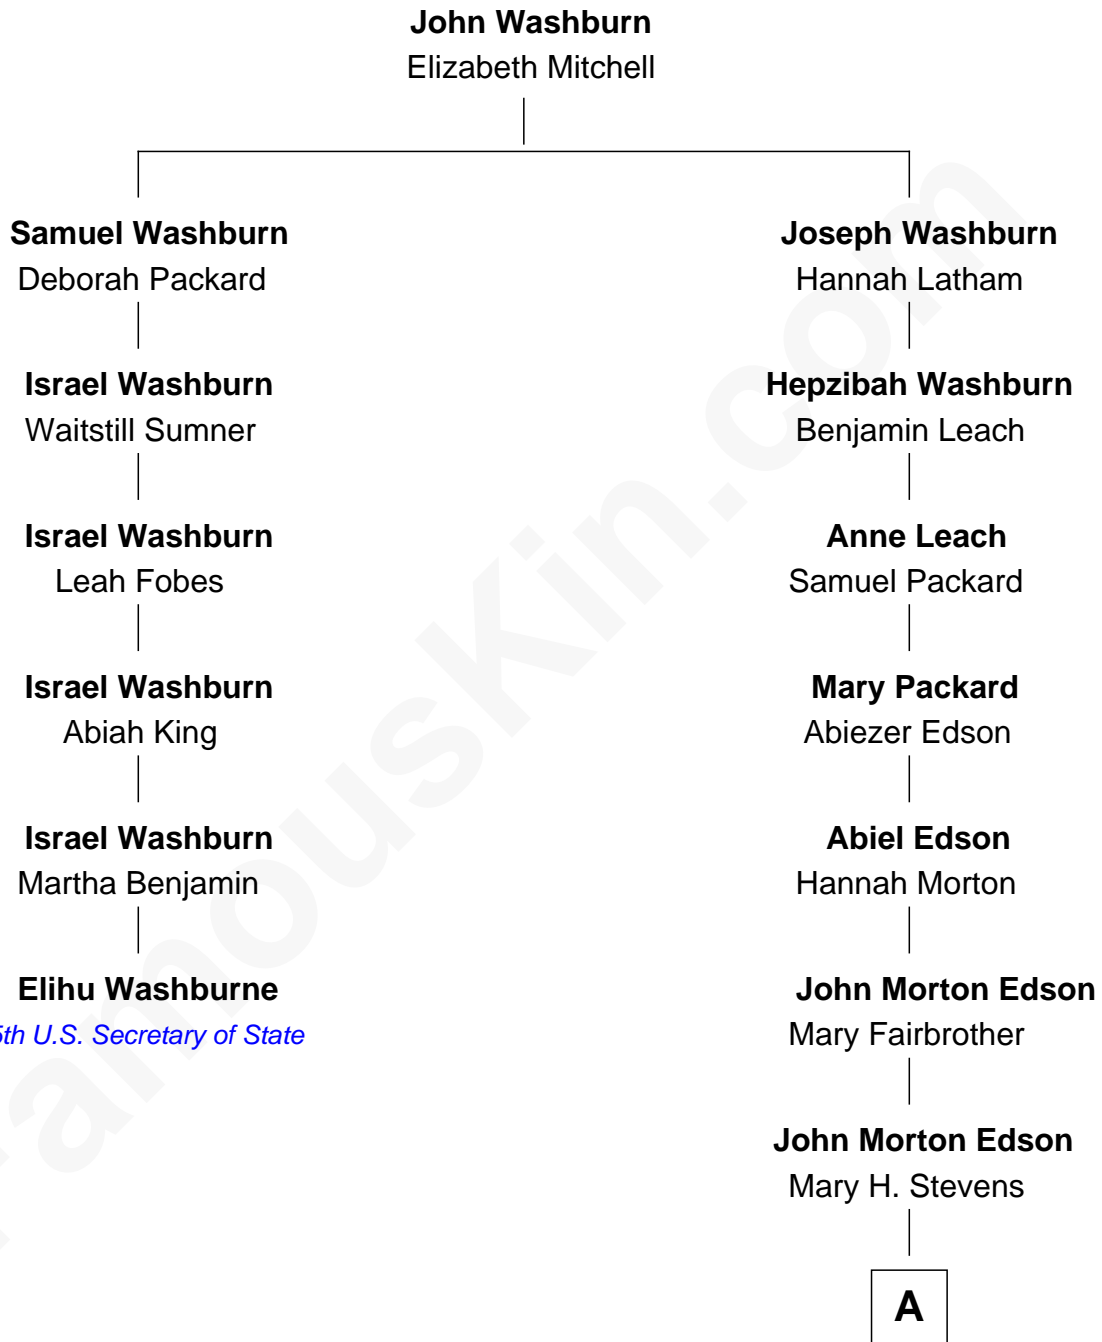

## Relationship Chart of

### Elihu Washburne

*25th U.S. Secretary of State*

5th cousin 6 times removed of

**Marie-Chantal Miller**

*Crown Princess of Greece*

A

**Mary Helen Edson**

George H. Appleton