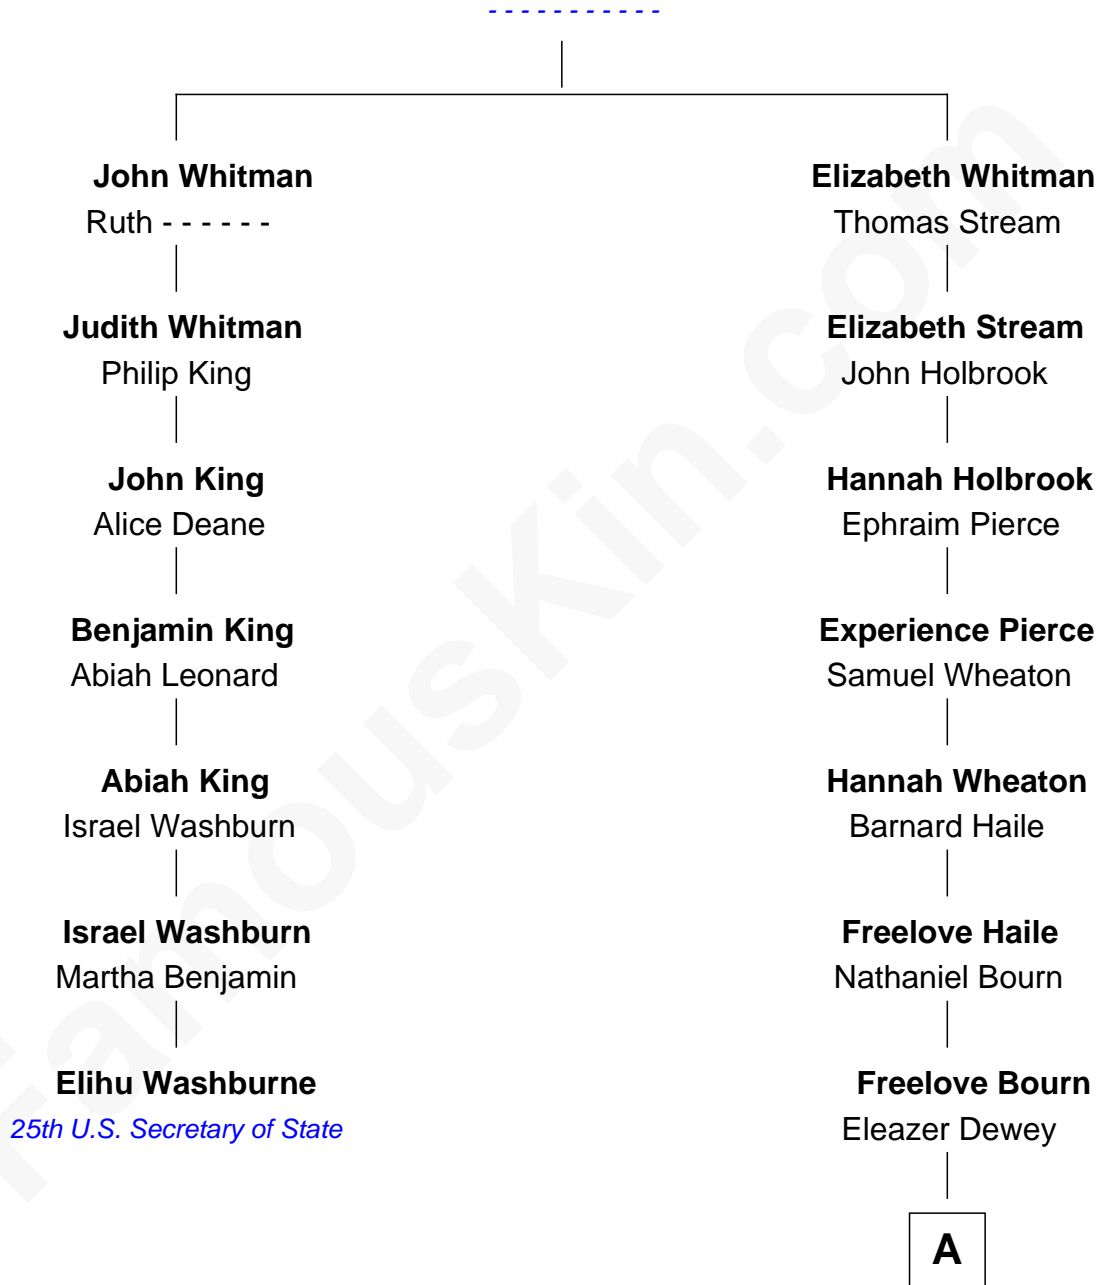

FamousKin.com

Relationship Chart of

Elihu Washburne

25th U.S. Secretary of State

6th cousin 3 times removed of

Melvil Dewey

Inventor of the Dewey Decimal System

Richard Whitman

A

—
David Dewey

Polly Cole
—

Joel Dewey

Eliza Green
—

Melvil Dewey

Dewey Decimal System

FamousKin.com