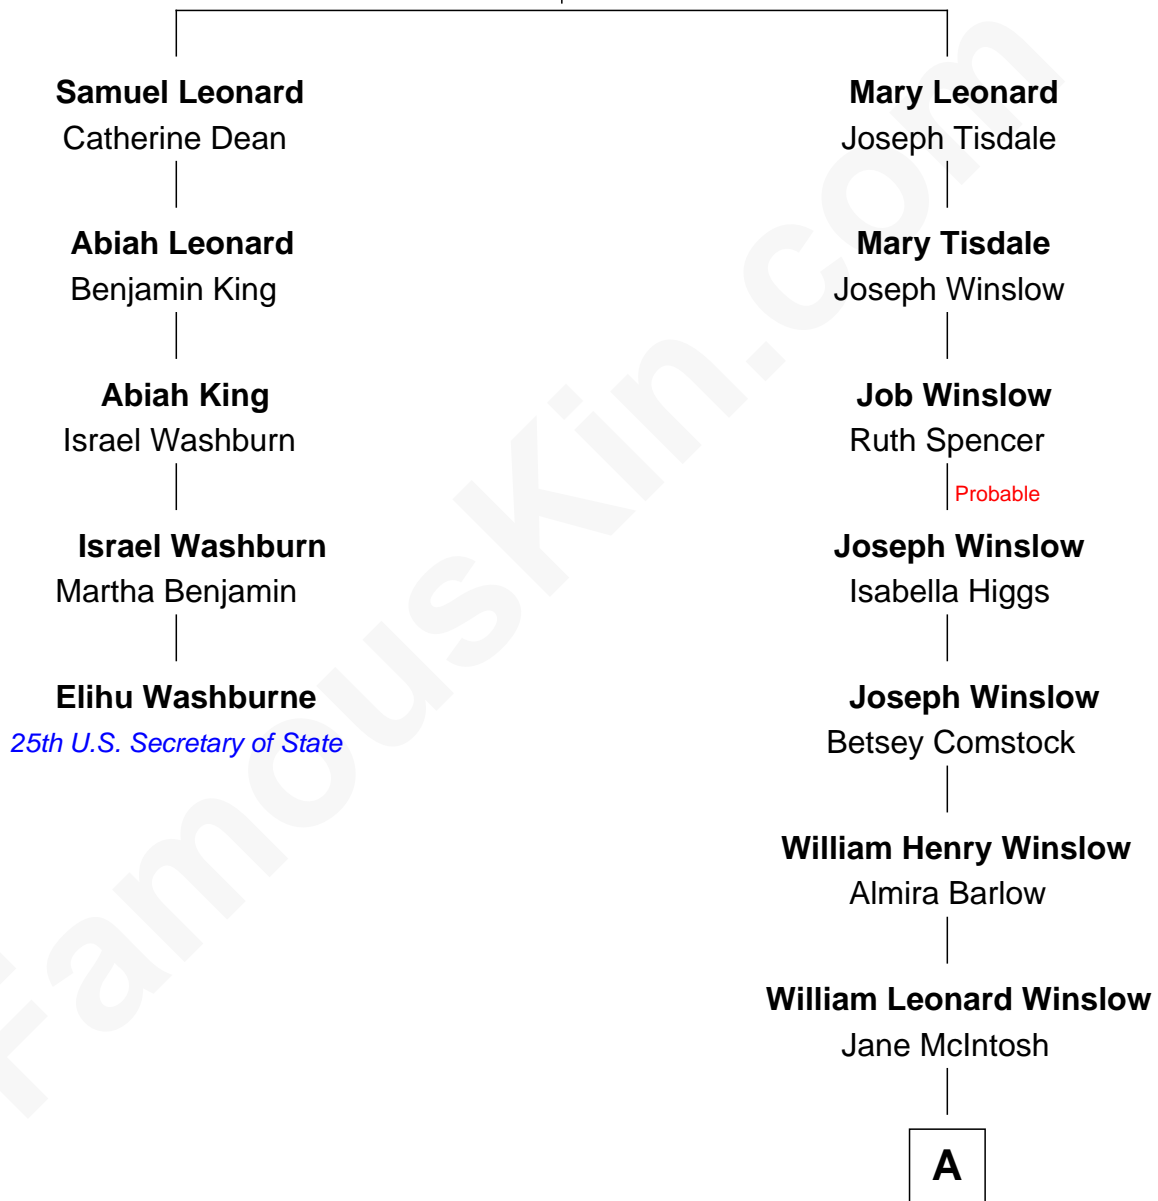

FamousKin.com

Relationship Chart of

Elihu Washburne

25th U.S. Secretary of State

4th cousin 5 times removed of

Don Winslow

Author and Screenwriter

Thomas Leonard

Mary Watson

A

Lloyd Robert Winslow
Dorothy Grace Dandeno

Donald Lloyd Winslow
Ottis Mary Scheuermann

Don Winslow
Suspense Novelist