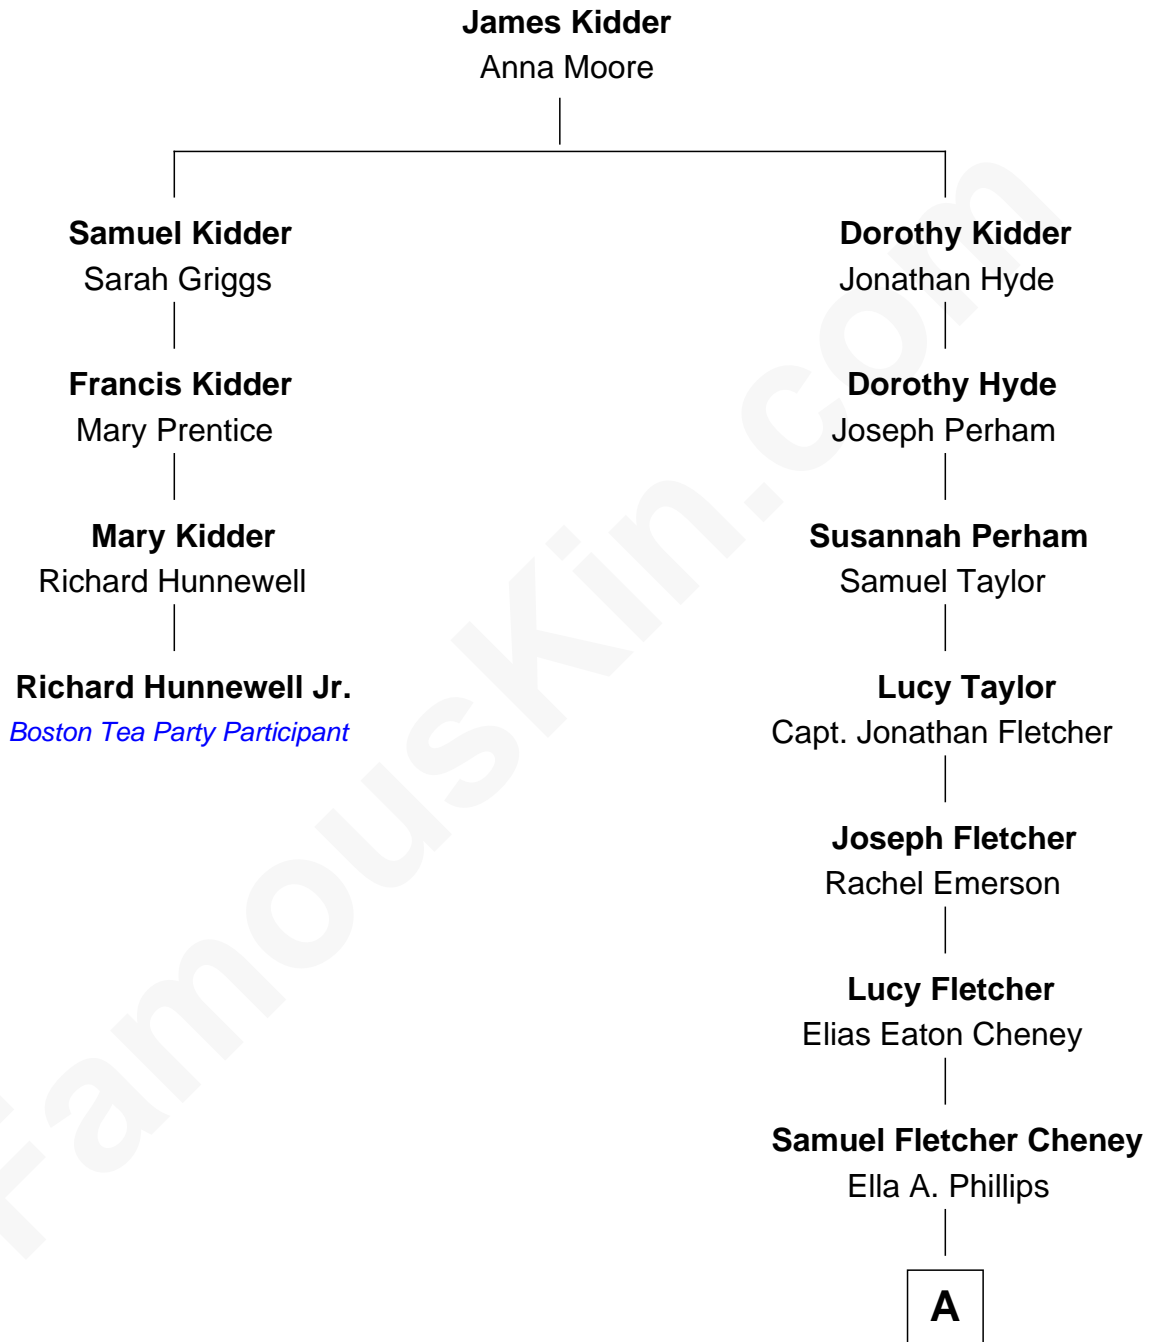

# FamousKin.com Relationship Chart of

**Richard Hunnewell Jr.**

*Boston Tea Party Participant*

3rd cousin 6 times removed of

**Dick Cheney**

*46th U.S. Vice-President*

**A**

Thomas Herbert Cheney

Margaret E. Tyler

Richard Herbert Cheney

Marge Lorraine Dickey

Dick Cheney

*46th U.S. Vice-President*

FamousKin.com