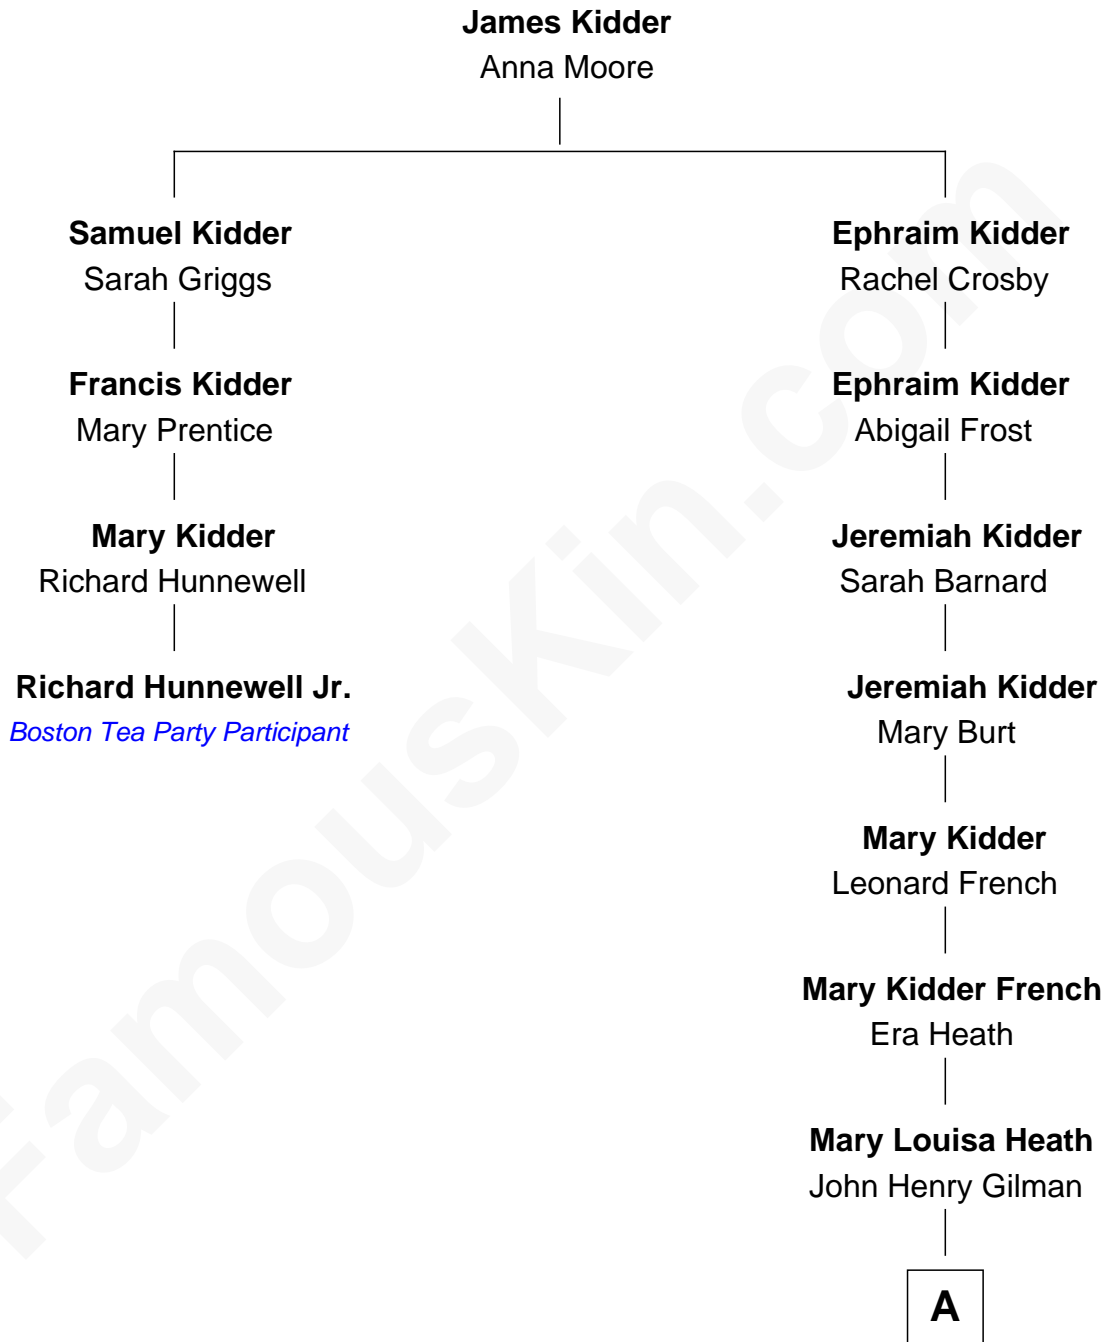

FamousKin.com Relationship Chart of

Richard Hunnewell Jr.

Boston Tea Party Participant

3rd cousin 5 times removed of

Frank G. Allen

51st Governor of Massachusetts

A

Abbie Louise Gilman

Frank Mitchell Allen

Frank G. Allen

51st Governor of Massachusetts

FamousKin.com