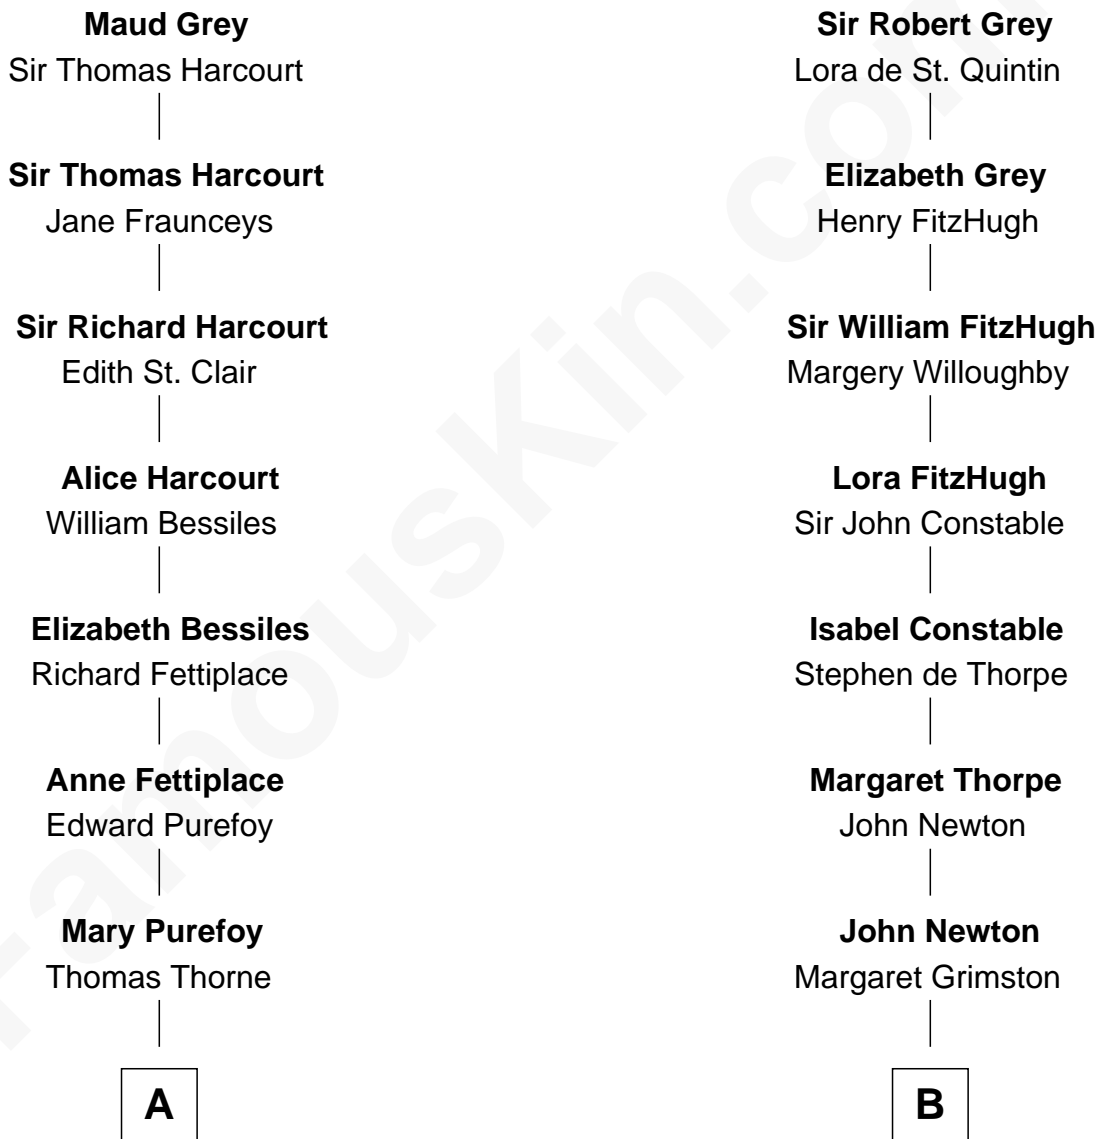

FamousKin.com Relationship Chart of

Anna Faris

TV and Movie Actress

20th cousin of

Mickey Rourke

Movie Actor

Sir John Grey

Avice Marmion