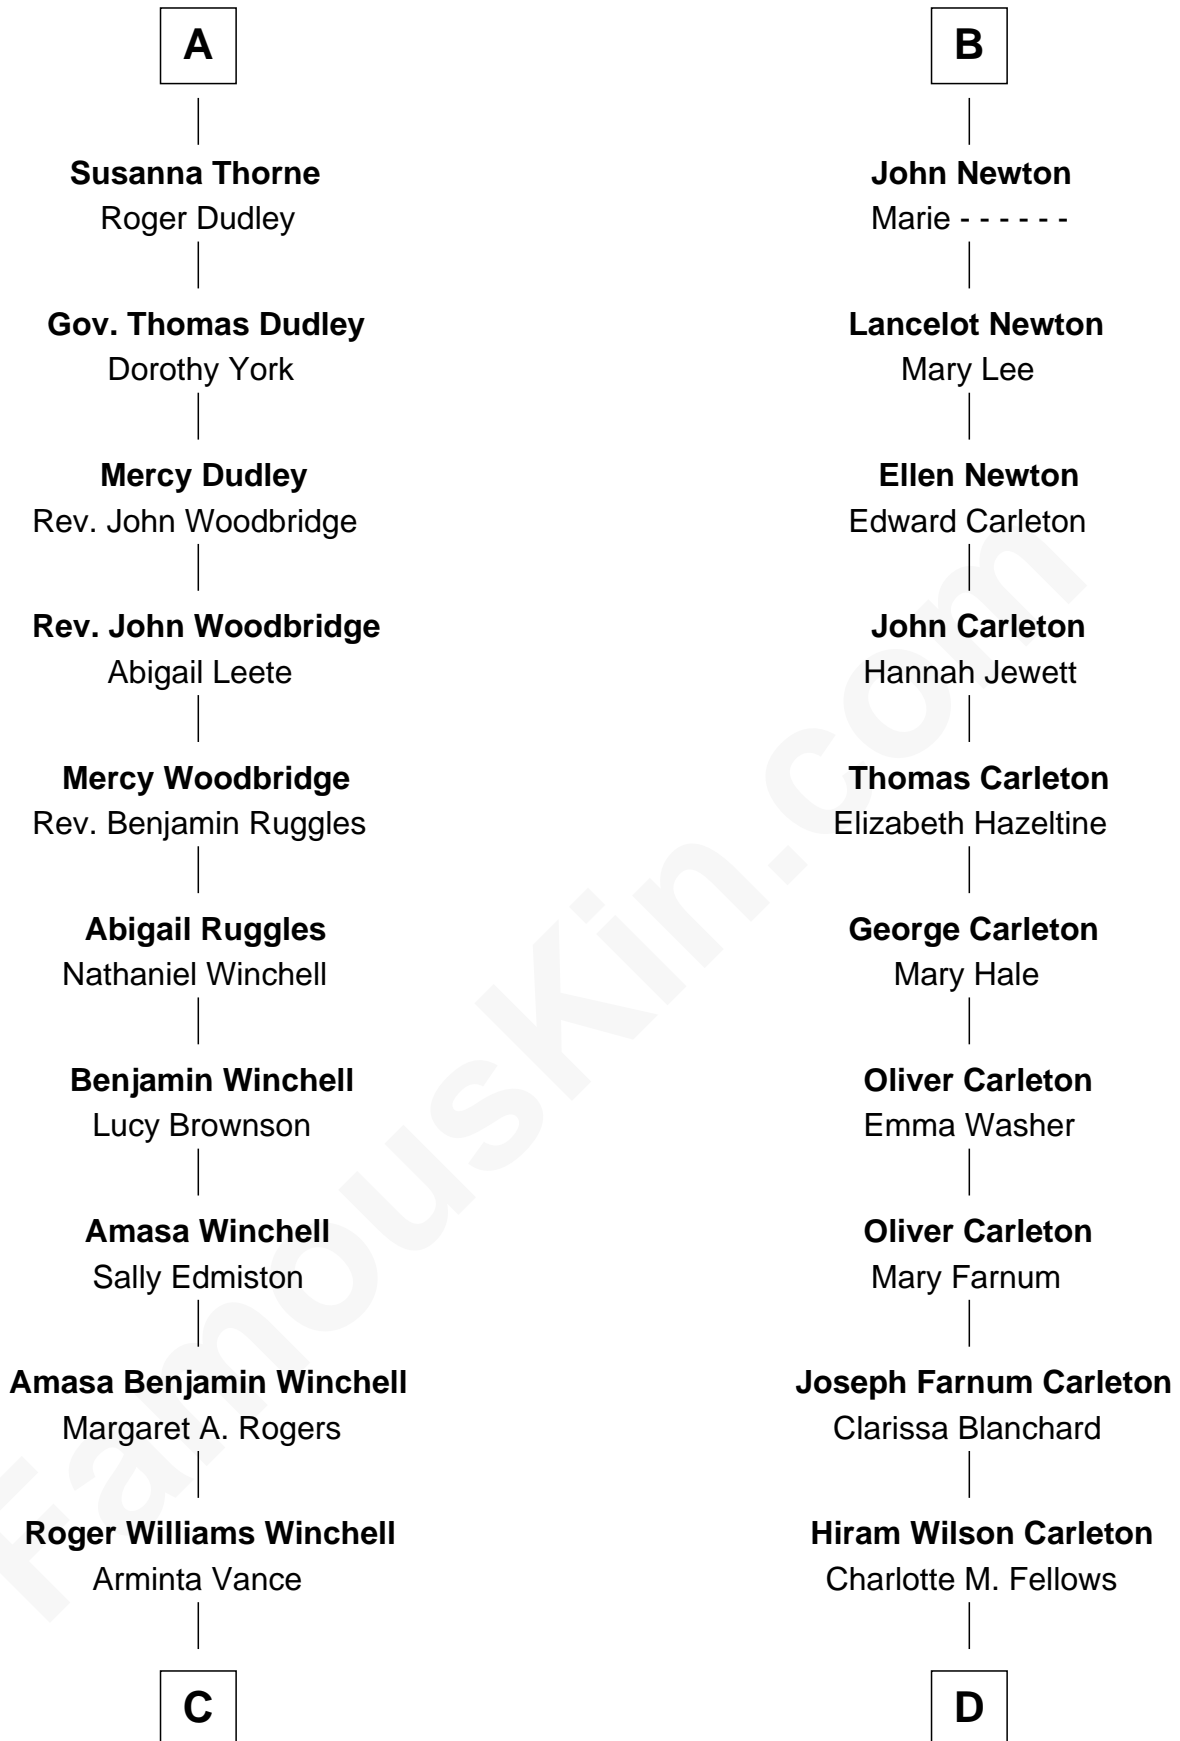

FamousKin.com Relationship Chart of

Anna Faris

TV and Movie Actress

20th cousin of

Mickey Rourke

Movie Actor

Sir John Grey

Avice Marmion

C

Veronica Ream Winchell

John Bathurst

Winchell Bathurst

Minnie Madie Meins

Karen Louise Bathurst

John Homan Faris

Anna Faris