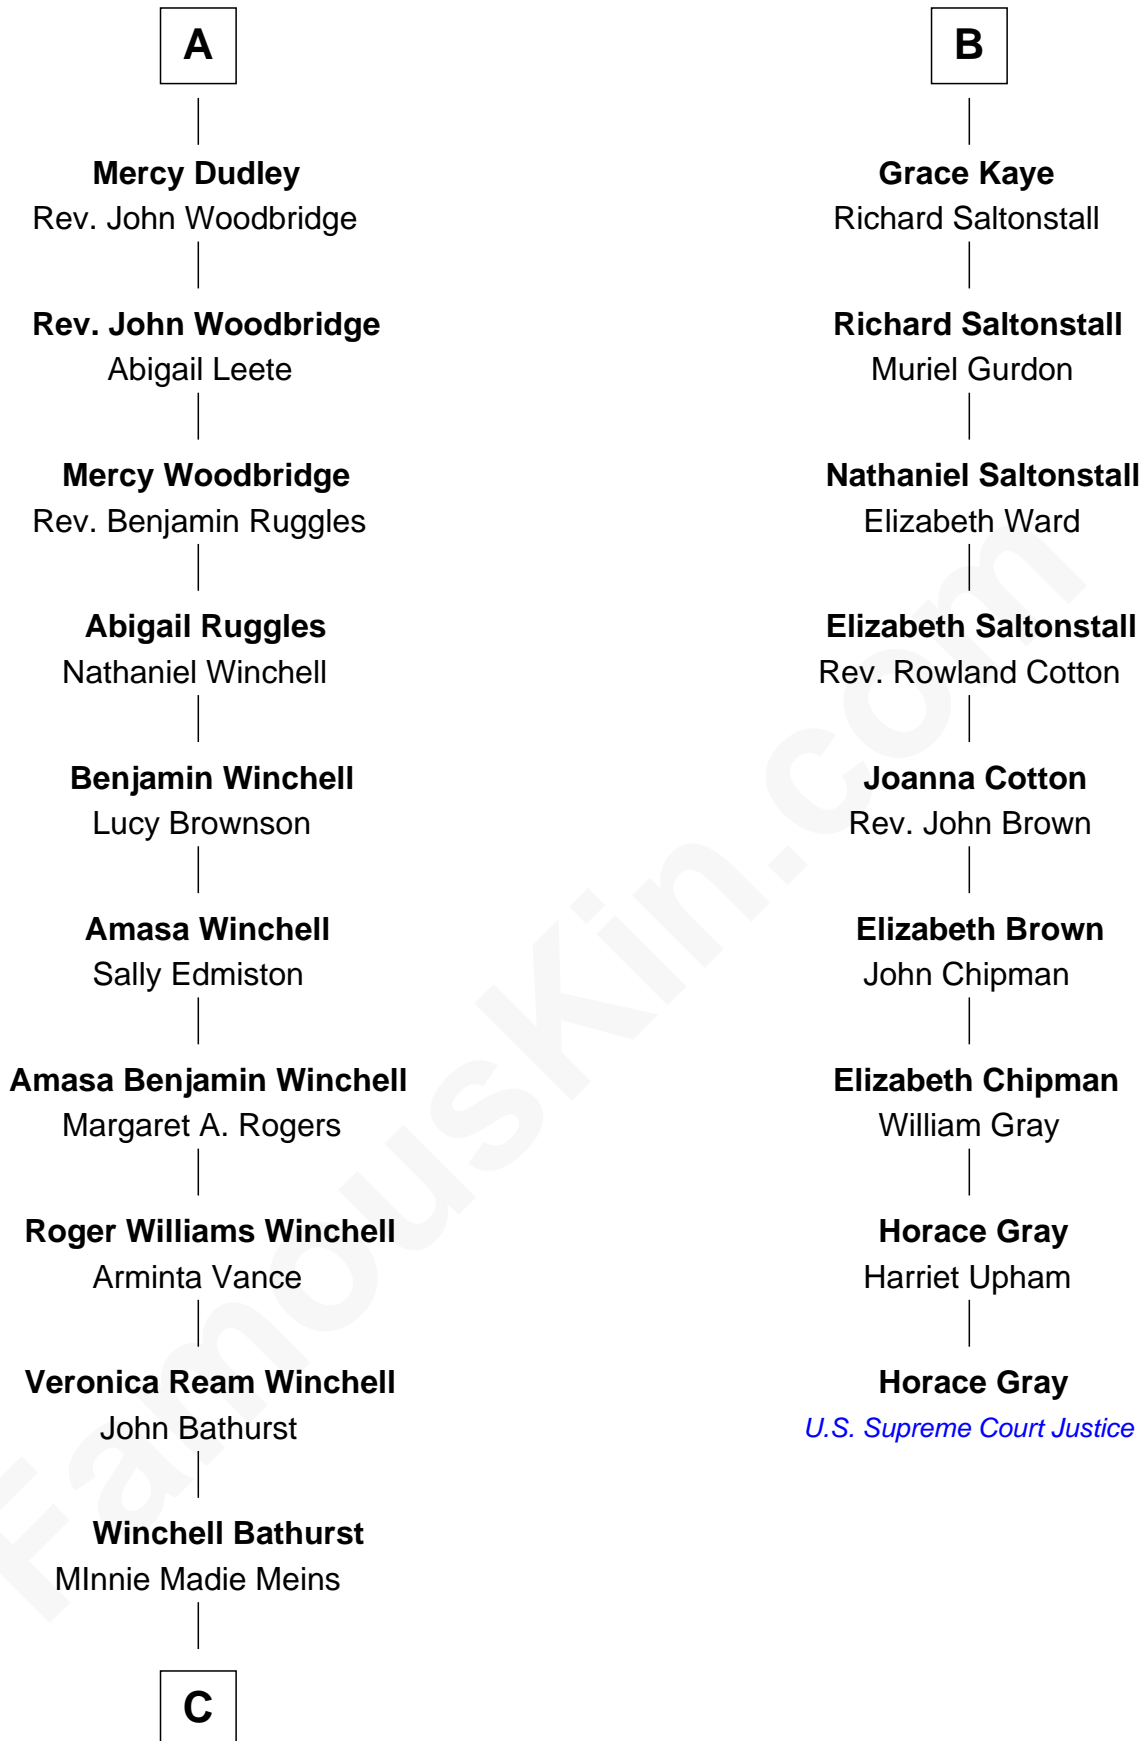

FamousKin.com Relationship Chart of

Anna Faris

TV and Movie Actress

15th cousin 3 times removed of

Horace Gray

U.S. Supreme Court Justice

C

Karen Louise Bathurst