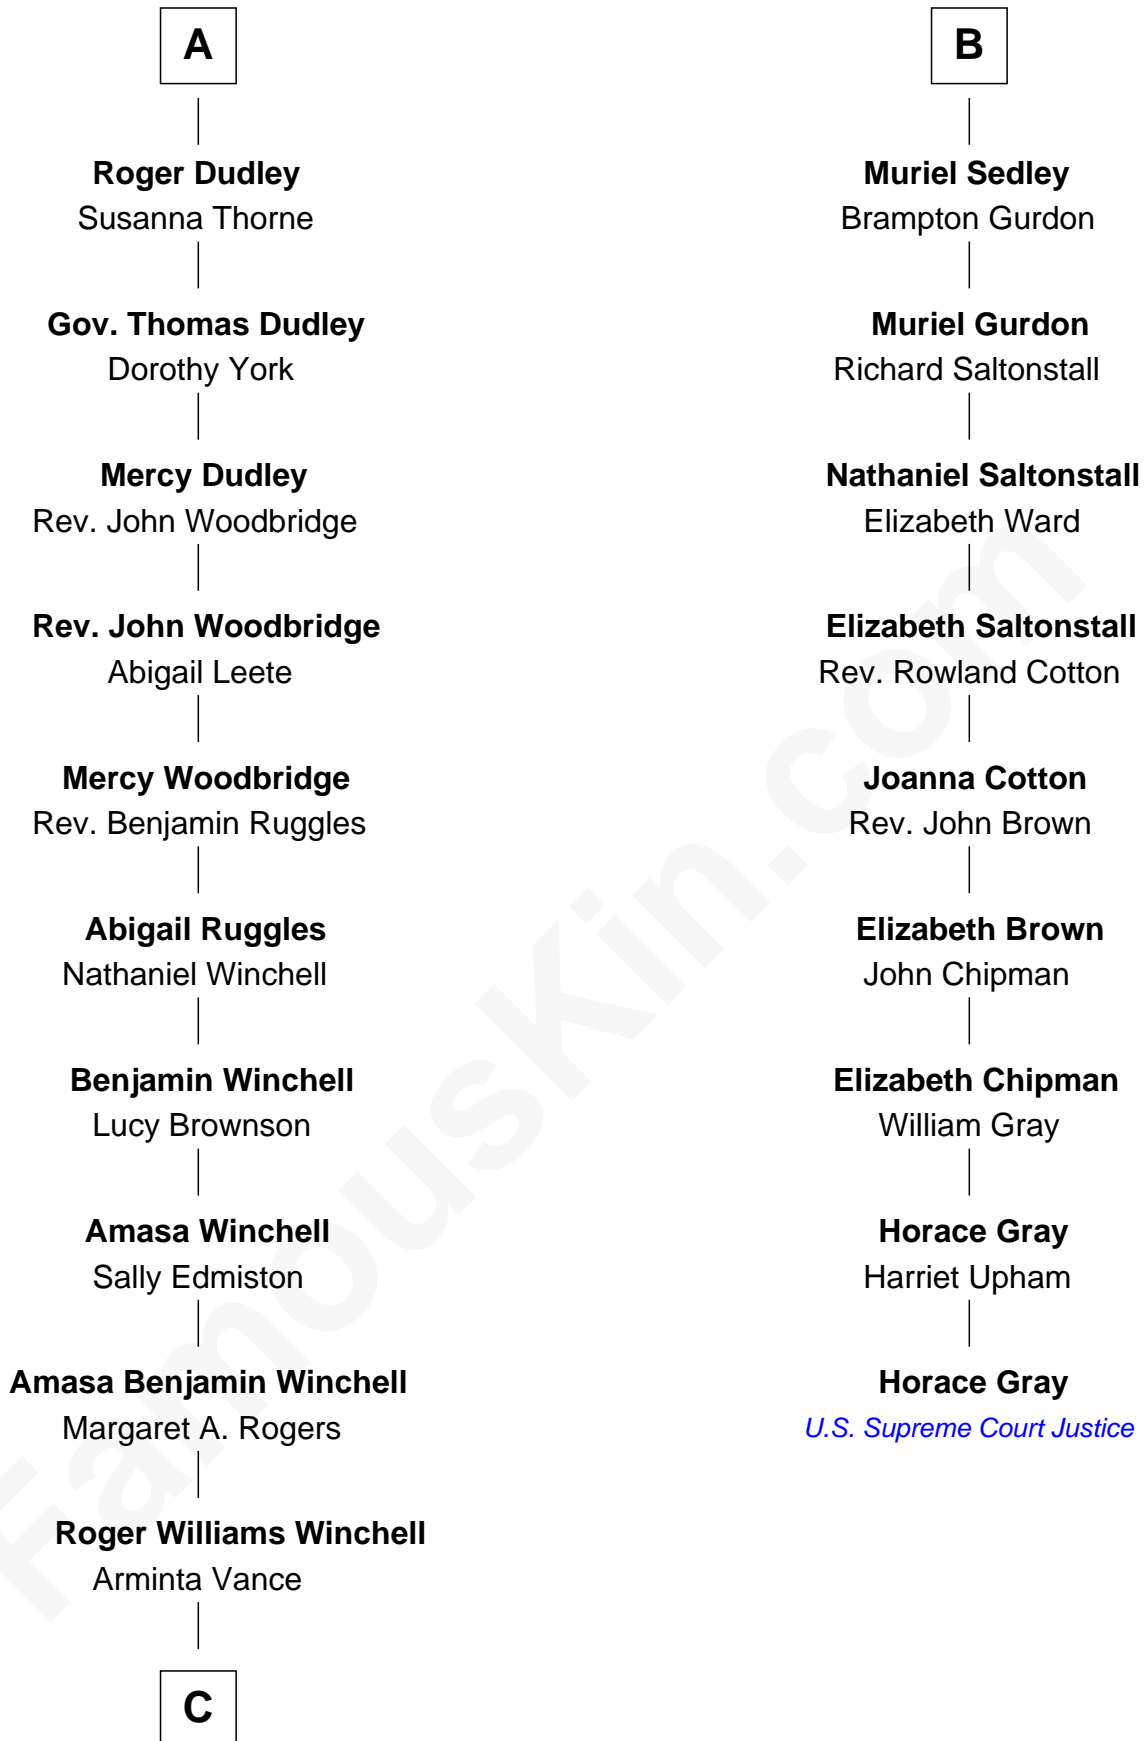

# FamousKin.com Relationship Chart of

**Anna Faris**

*TV and Movie Actress*

15th cousin 5 times removed of

**Horace Gray**

*U.S. Supreme Court Justice*

**C**

Veronica Ream Winchell

John Bathurst

Winchell Bathurst

Minnie Madie Meins

Karen Louise Bathurst

John Homan Faris

**Anna Faris**

*TV and Movie Actress*

FamousKin.com