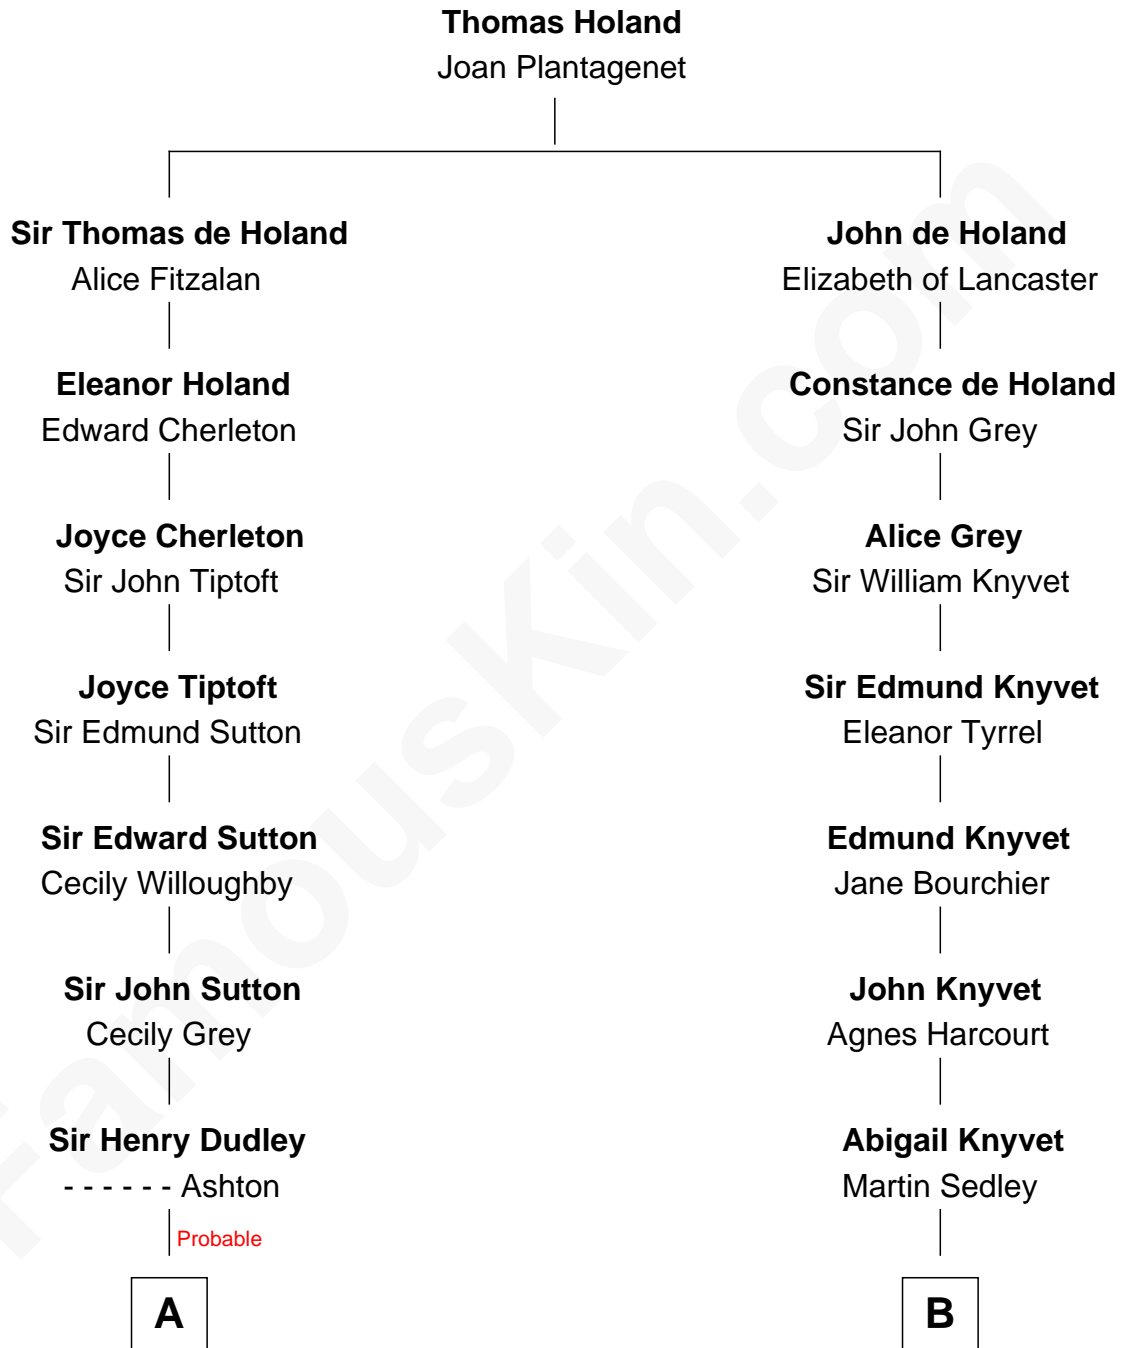

# FamousKin.com Relationship Chart of

**Anna Faris**

*TV and Movie Actress*

15th cousin 5 times removed of

**Horace Gray**

*U.S. Supreme Court Justice*

**C**

Veronica Ream Winchell

John Bathurst

Winchell Bathurst

Minnie Madie Meins

Karen Louise Bathurst

John Homan Faris

**Anna Faris**

*TV and Movie Actress*

FamousKin.com