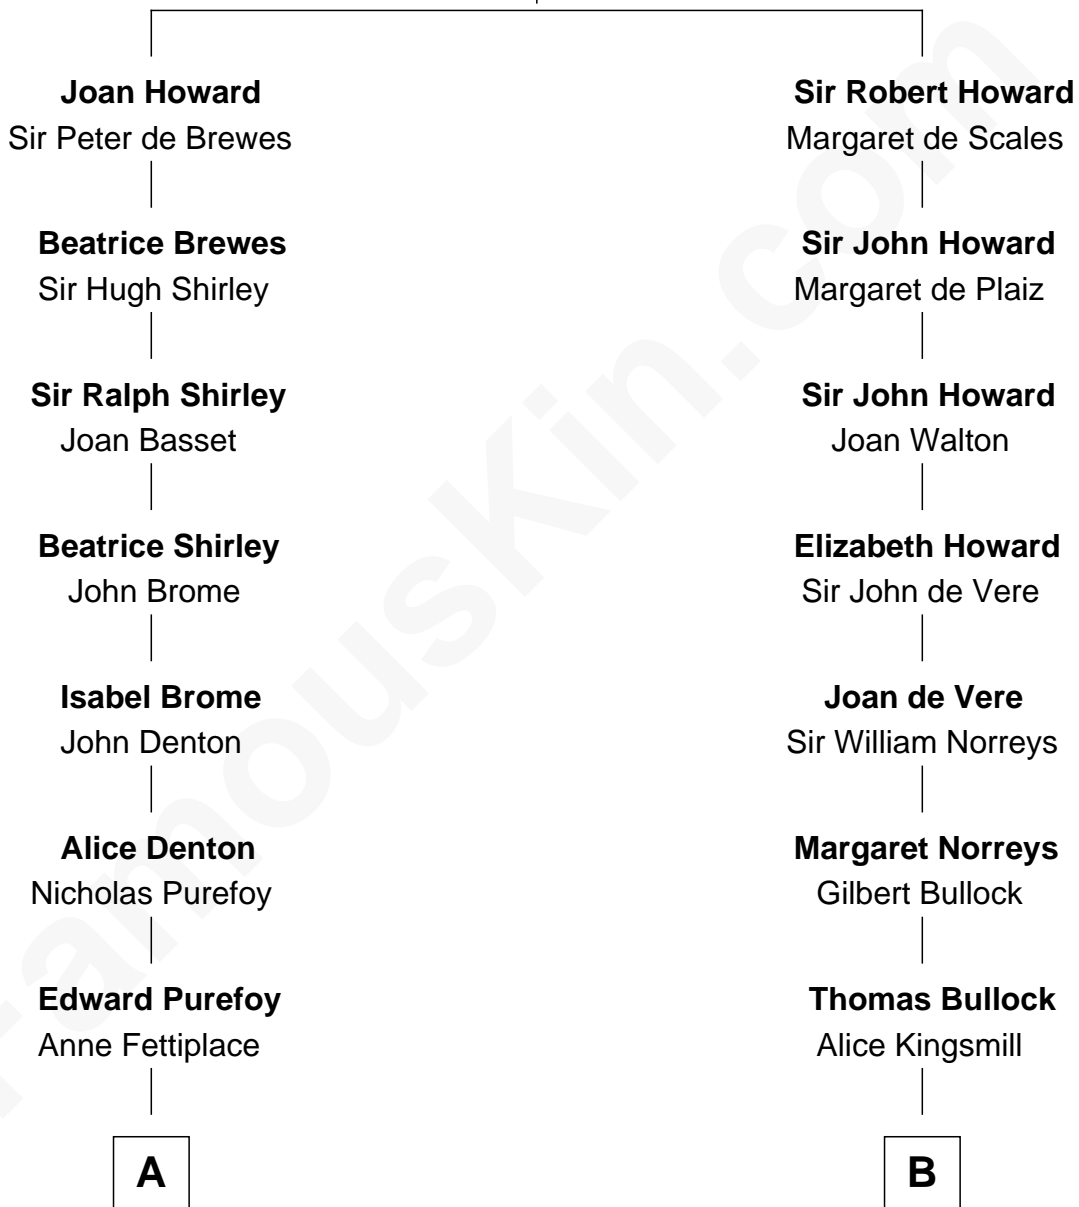

FamousKin.com Relationship Chart of

Anna Faris

TV and Movie Actress

16th cousin 5 times removed of

Daniel Burnham

World's Columbian Expo Architect

Sir John Howard

Alice de Bois

FamousKin.com