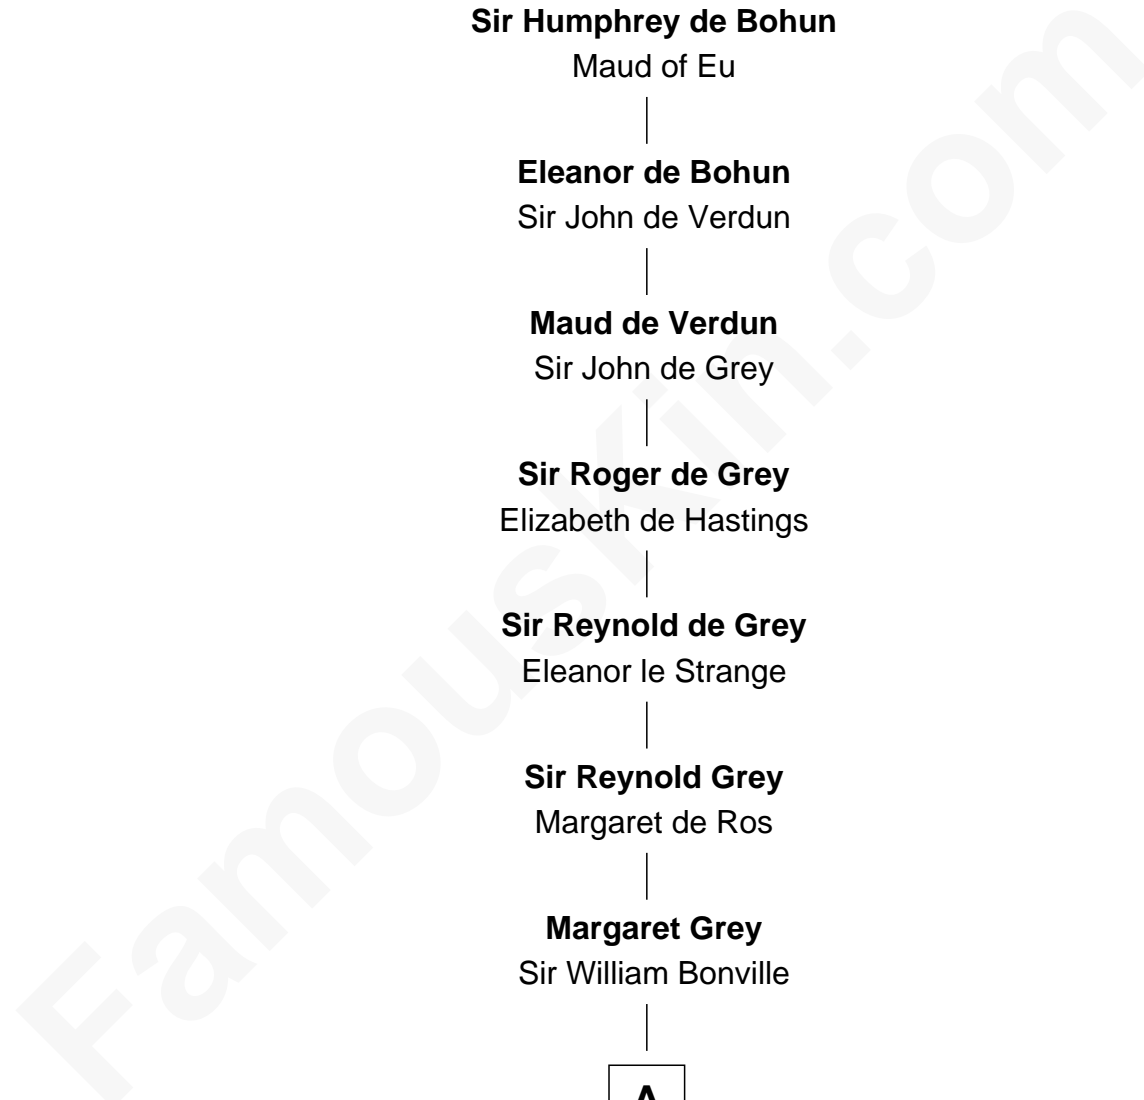

FamousKin.com Relationship Chart of

Anna Faris

TV and Movie Actress

24th Great-granddaughter of

Henry de Bohun

Magna Carta Surety

Henry de Bohun

Maud de Mandeville

Sir Humphrey de Bohun

Maud of Eu

Eleanor de Bohun

Sir John de Verdun

Maud de Verdun

Sir John de Grey

Sir Roger de Grey

Elizabeth de Hastings

Sir Reynold de Grey

Eleanor le Strange

Sir Reynold Grey

Margaret de Ros

Margaret Grey

Sir William Bonville

A

A

William Bonville
Elizabeth Harington

William Bonville
Katherine Neville

Cecily Bonville
Thomas Grey

Cecily Grey
Sir John Sutton

Sir Henry Dudley
----- Ashton

Probable

Roger Dudley
Susanna Thorne

Gov. Thomas Dudley
Dorothy York