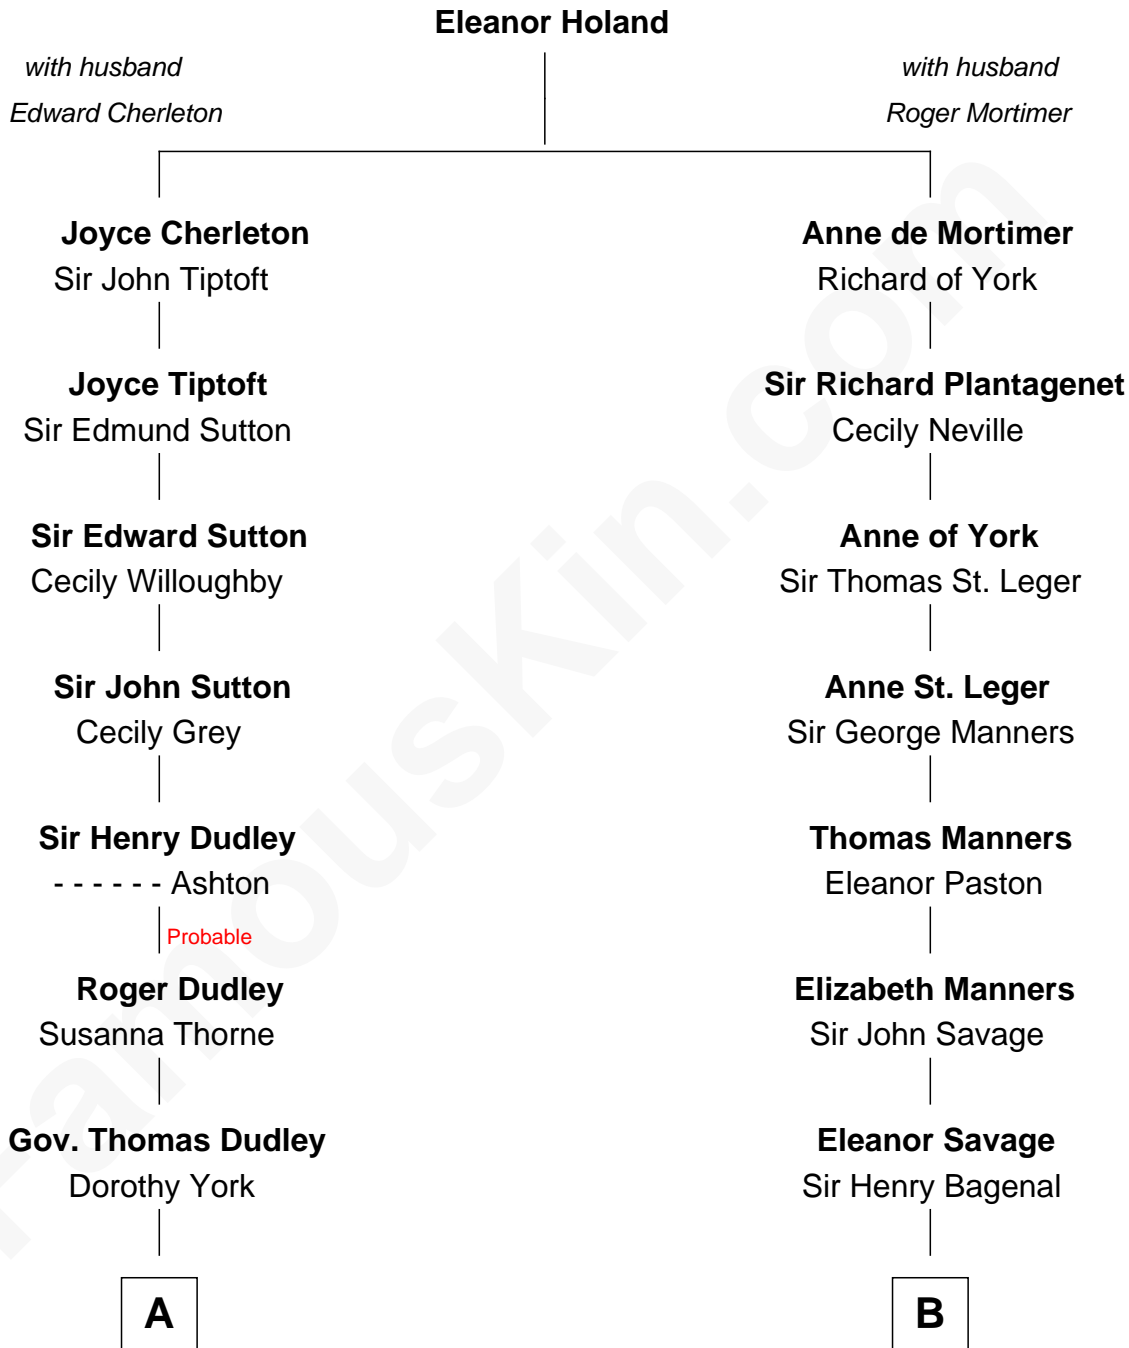

# FamousKin.com Relationship Chart of

**Anna Faris**

*TV and Movie Actress*

16th cousin 2 times removed of

**Sir Winston Churchill**

*Prime Minister of the United Kingdom*

**C**

**Karen Louise Bathurst**