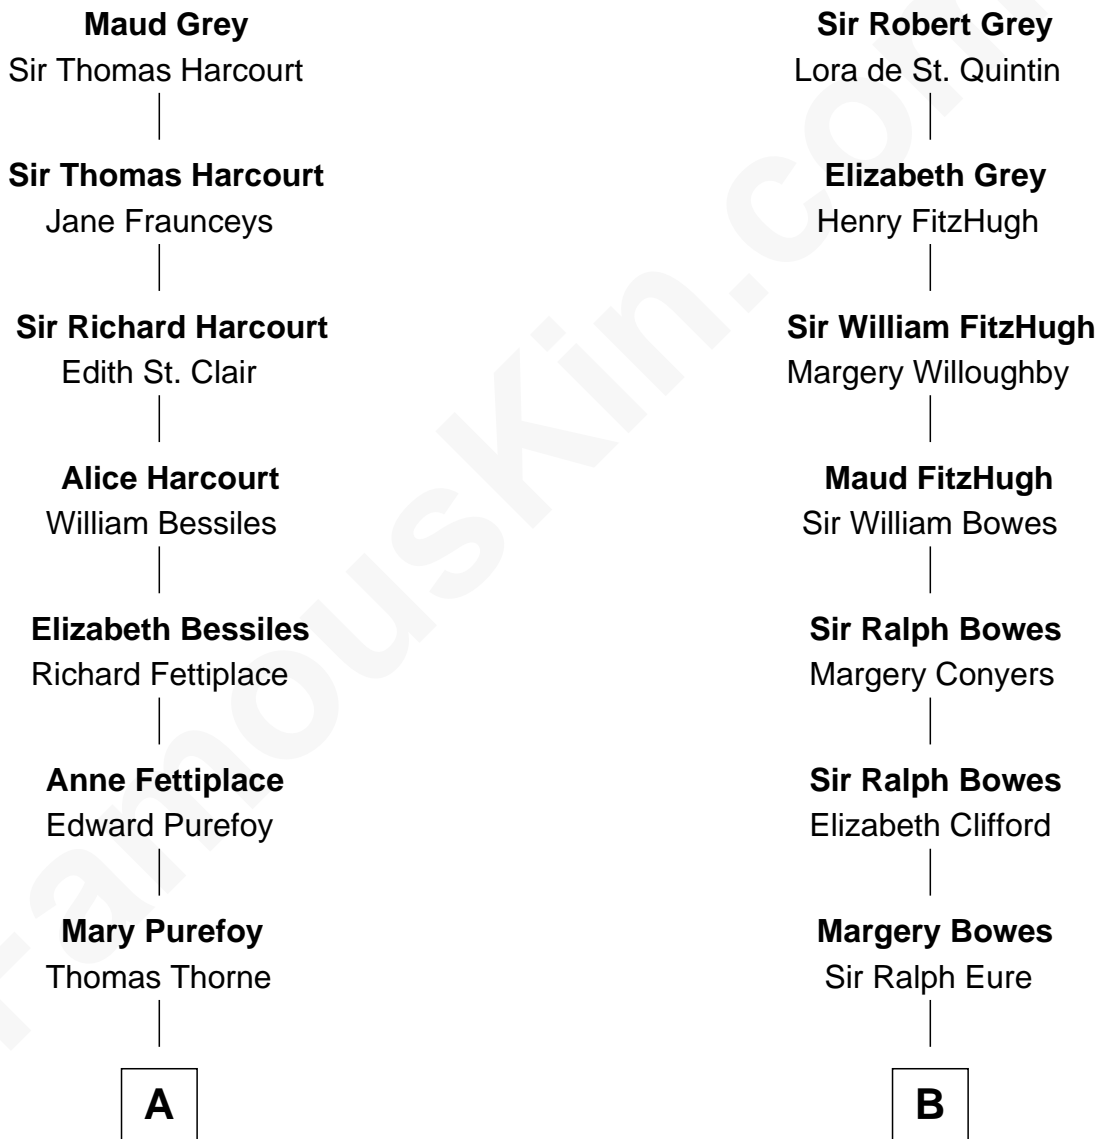

FamousKin.com Relationship Chart of

Anna Faris

TV and Movie Actress

17th cousin 3 times removed of

William Howard Taft

27th U.S. President

Sir John Grey

Avice Marmion