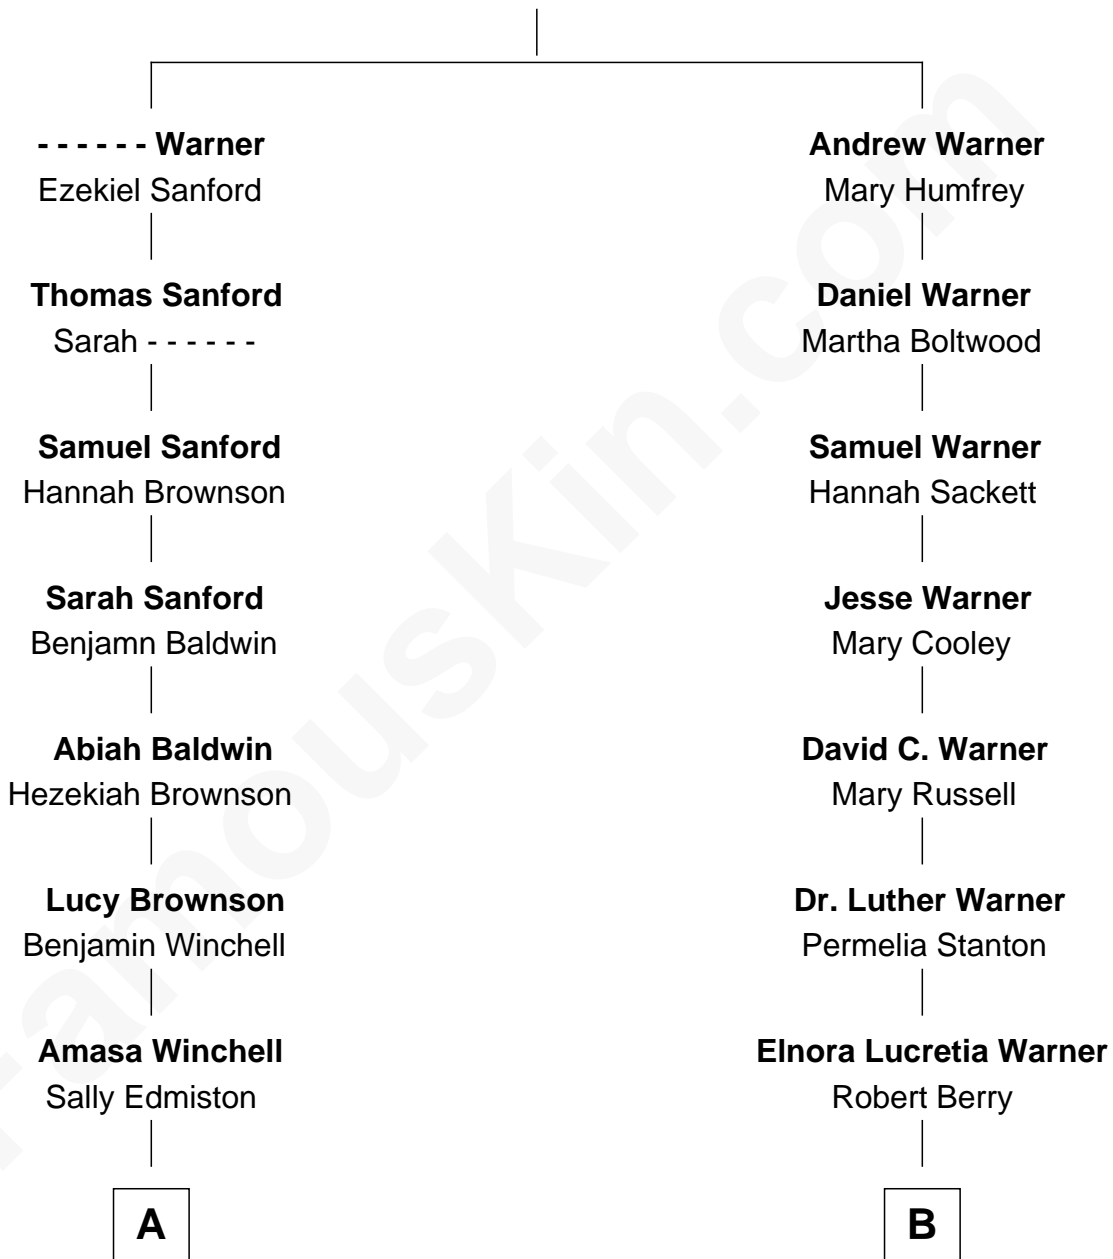

FamousKin.com Relationship Chart of

Anna Faris

TV and Movie Actress

10th cousin 2 times removed of

Mitt Romney

70th Governor of Massachusetts

John Warner

Mary Purchase

A

Amasa Benjamin Winchell

Margaret A. Rogers

Roger Williams Winchell

Arminta Vance

Veronica Ream Winchell

John Bathurst

Winchell Bathurst

Alma Luella Robison

Harold Arundel LaFount

Lenore Emily LaFount

George Wilcken Romney

Mitt Romney

70th Governor of Massachusetts