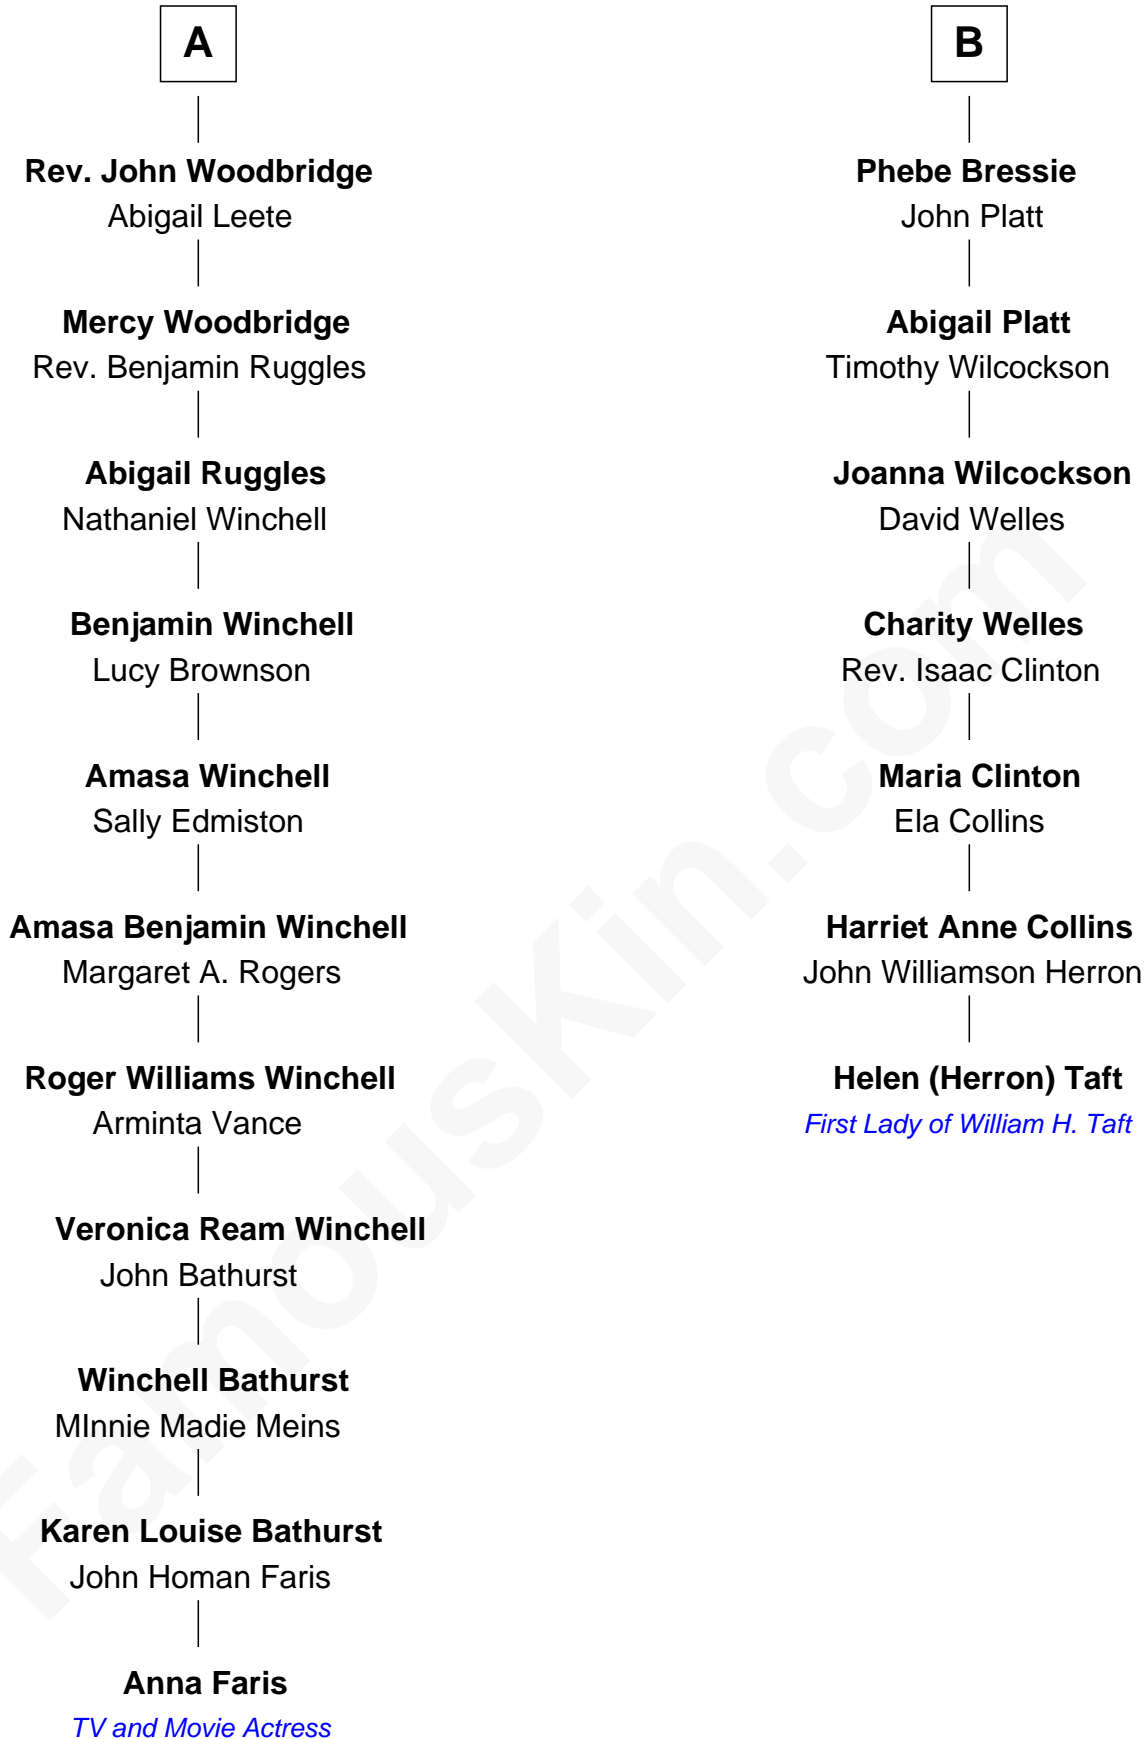

# FamousKin.com Relationship Chart of

**Anna Faris**

*TV and Movie Actress*

13th cousin 4 times removed of

**Helen (Herron) Taft**

*First Lady of President William H. Taft*

Anna Faris photo by [Xizi \(Cecilia\) Hua](#) (CC BY-SA 2.0)