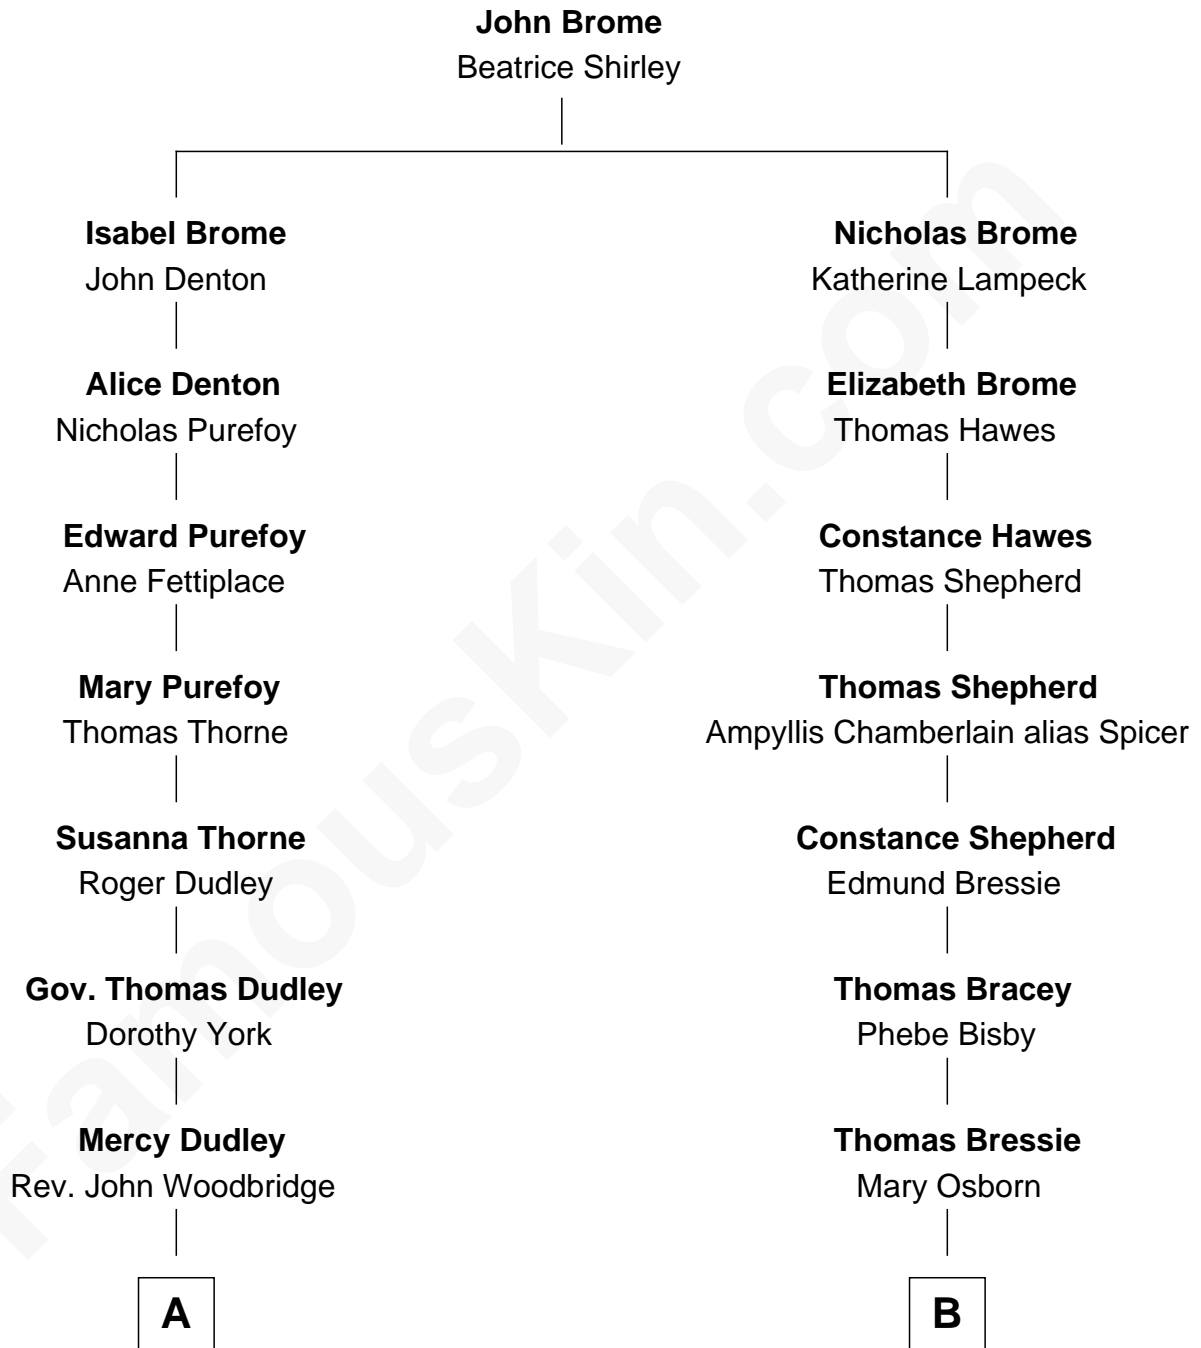

# FamousKin.com Relationship Chart of

**Anna Faris**

*TV and Movie Actress*

13th cousin 4 times removed of

**Helen (Herron) Taft**

*First Lady of President William H. Taft*

Anna Faris photo by [Xizi \(Cecilia\) Hua](#) (CC BY-SA 2.0)