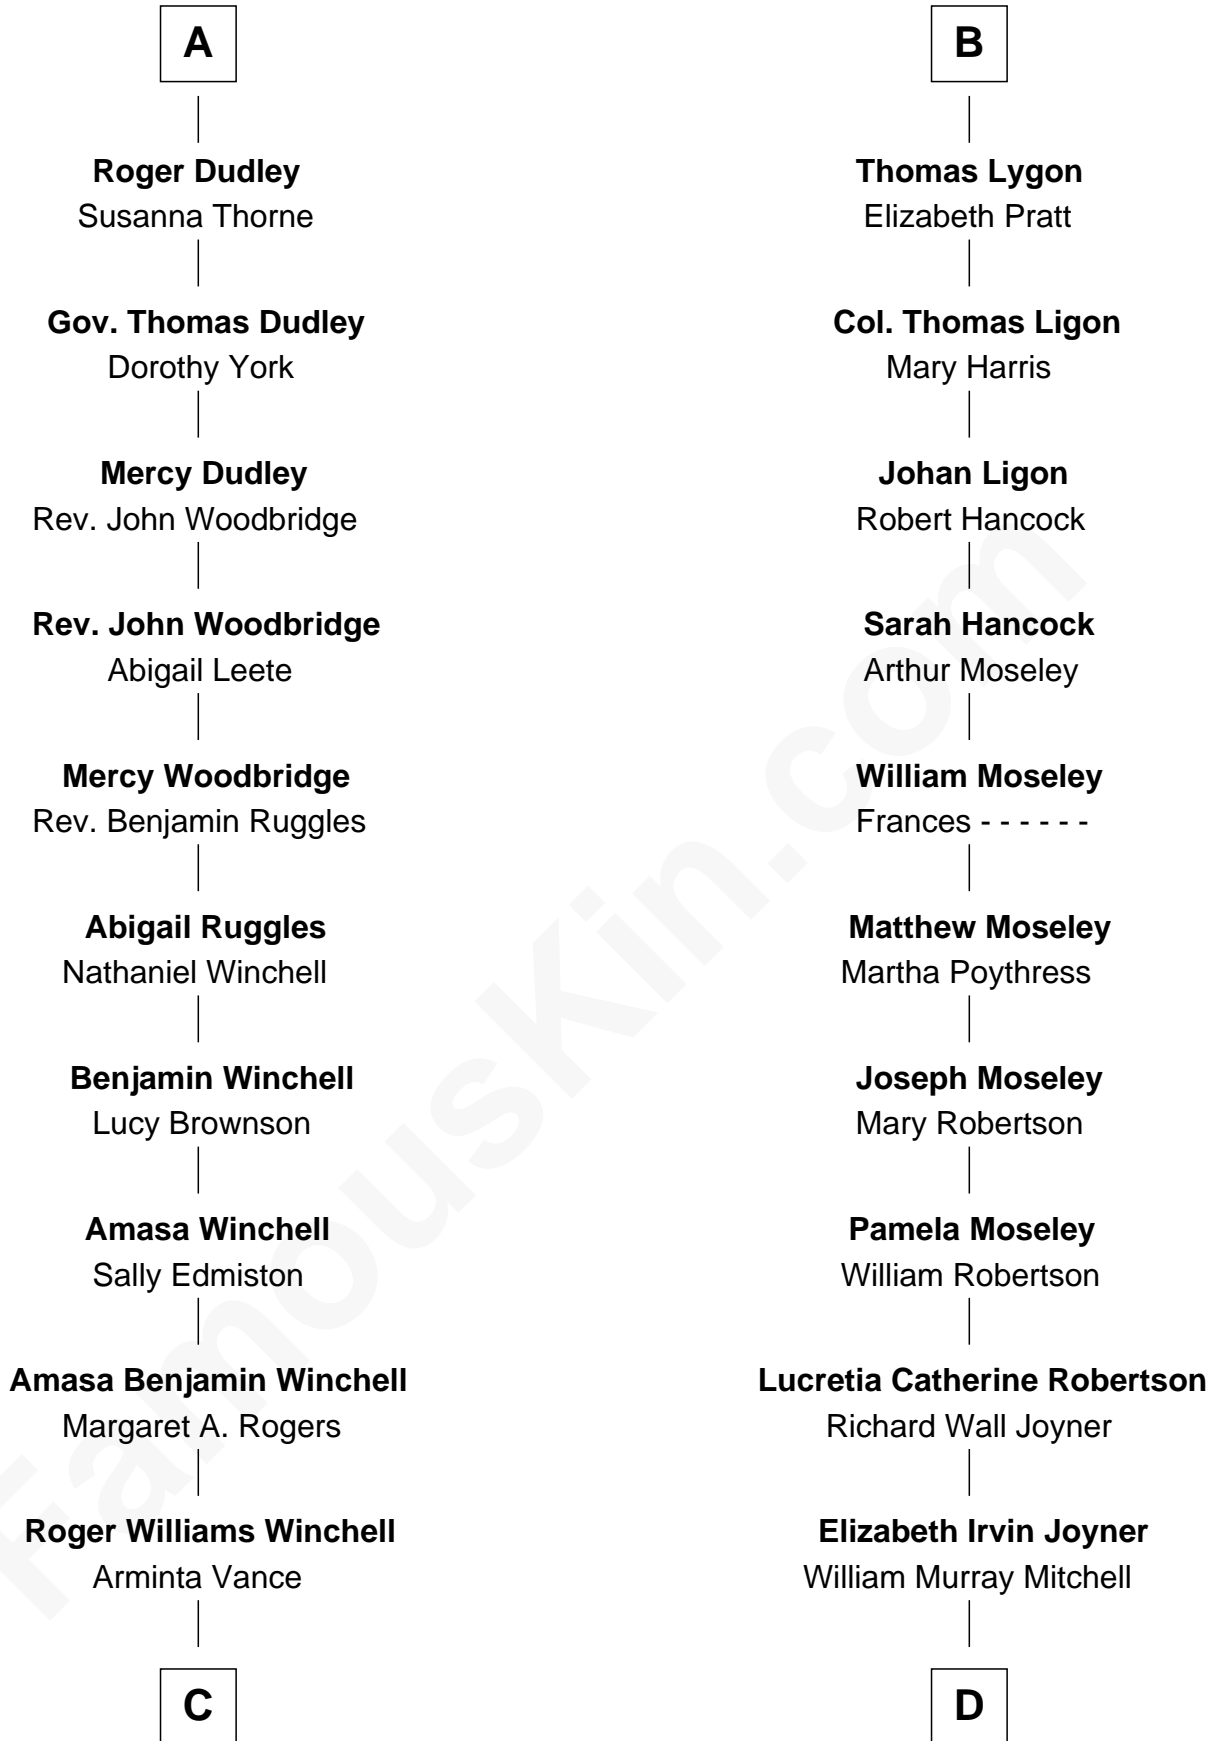

# FamousKin.com Relationship Chart of

**Anna Faris**

*TV and Movie Actress*

20th cousin of

**Glenn Close**

*Movie, Television, and Stage Actress*

**C**

**Veronica Ream Winchell**

John Bathurst

**Winchell Bathurst**

Minnie Madie Meins

**Karen Louise Bathurst**

John Homan Faris

**Anna Faris**

*TV and Movie Actress*

**D**

**Catherine Mitchell**

Edwin Munford Taliaferro

**Elizabeth Taliaferro**

Edward Bennett Close

**Dr. William Taliaferro Close**

Elizabeth Mary H. Moore

**Glenn Close**

*Movie, Television, and Stage Actress*